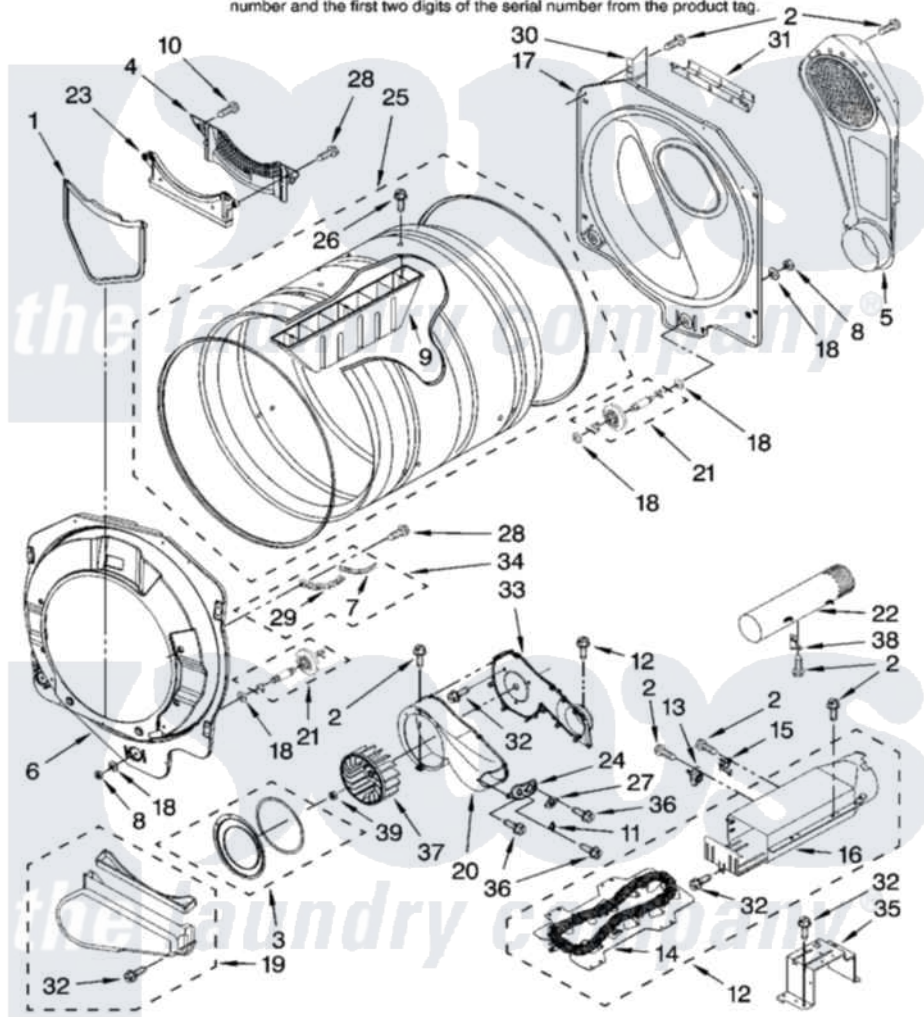

Maytag YIED7200TW10 03 - BULKHEAD PARTS

BULKHEAD PARTS

For Model YIED7200TW10
(White)

The model(s) number shown may be different than what is printed on the model/serial tag of your product. The number(s) shown combine the model number and the first two digits of the serial number from the product tag.

W10216090

5

Maytag [Residential Maytag YIED7200TW10 Dryer Parts](#) Parts Diagram 03 - BULKHEAD PARTS

[Click on the part number to view part](#)

Item	Original Part Number	Replaced By	Status	Part Description
1	W10177426	35001141		Case-Filter
2	6002-000239		Not Available	Screw-Tapping (10)
3	35001246			Assembly, Cover-Plate
4	35001243			Cover-Filter
5	35001135		Not Available	Air Duct Assembly
6	35001244			Assembly-Drum Front
7	35001241			Plate-Sensor
8	35001132	23001661		Nut M10
9	35001131			Baffle-Drum
10	34001214			Screw-Console To Front Frame
11	35001087			Thermostat
12	W10222771			Assembly, Heater Box
13	35001092			Thermostat
14	35001247			Element, Heater
15	35001193			Assembly-Bracket Thermostat
16	35001109			Duct-Heater

17	W10177410		Bulkhead, Rear
18	35001133		Washer, Support
19	35001140		Assembly, Lint Duct
20	35001089	Not Available	Housing-Blower Front
21	W10177428		Assembly, Roller-Support
22	34001159		Exhaust Pipe
23	35001144		Cover-Filter
24	35001105		Bracket-Thermistor
25	W10177409		Drum-Assembly Complete
26	6002-000215	Not Available	SCREW-TAPPING
27	35001191		Thermistor
28	6002-001320	489355	Screw, 8 X 1/2
29	35001242		Guide-Sensor
30	35001146		Channel Bracket, Rear Bulkhead
31	35001145		Bracket, Upper Rear Bulkhead
32	6002-000231	Not Available	Screw-Tapping (5)
33	35001088		Blower-Housing Rear
34	35001245		Assembly, Guide-Sensor
35	35001104		Bracket, Heater-Box
36	6002-00470	Not Available	Screw-Tapping
37	35001220		Wheel- Blower
38	35001155		Guide-Exhaust
39	35001079		Nut-Inch