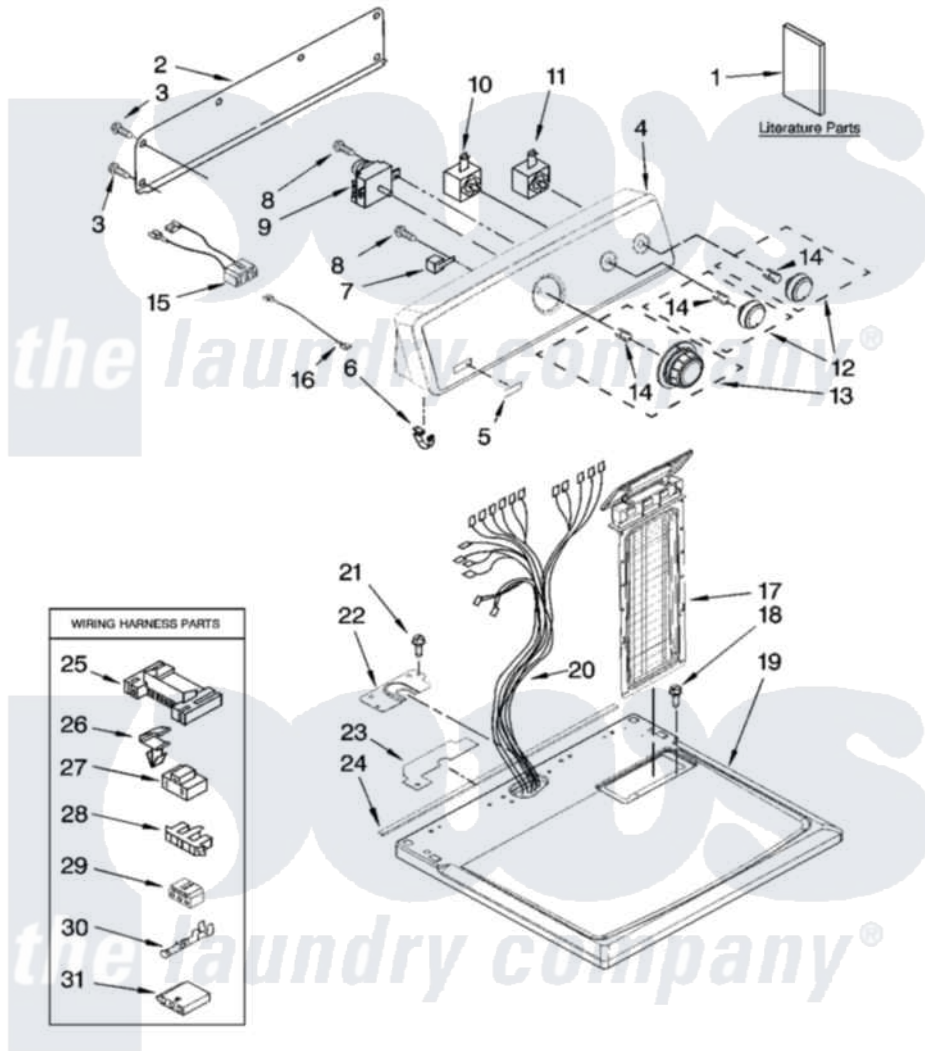

# Maytag YMED5600TQ0 01 - TOP AND CONSOLE PARTS

## TOP AND CONSOLE PARTS

For Model: YMED5600TQ0  
(White)

29" ELECTRIC DRYER

9-07 Litho in U.S.A. (dtd)

1

Part No. W10122459 Rev. B

Maytag Residential Maytag YMED5600TQ0 Dryer Parts Parts Diagram 01 - TOP AND CONSOLE PARTS  
Click on the part number to view part

Item	Original Part Number	Replaced By	Status	Part Description
1	W10088770		Not Available	Guide, Use & Care
"	8578217		Not Available	Wiring Diagram
"	W10089170		Not Available	Sheet, Cycle Feature
2	<a href="#">W10112576</a>			Panel, Rear Console
3	<a href="#">693995</a>			Screw, Hex Head
4	W10086704	<a href="#">W10142665</a>		Console
5	W10112569	<a href="#">W10203949</a>		Medallion
6	<a href="#">8312709</a>			Clip-Console
7	<a href="#">694419</a>			Mini-Buzzer
8	8533971	<a href="#">90767</a>		Screw, 8A X 3/8 HeX Washer Head Tapping
9	<a href="#">3979617</a>			Timer, 60 Hz
10	<a href="#">3399639</a>			Switch, Rotary Temperature
11	<a href="#">W10117655</a>			Switch, Push-To-Start
12	<a href="#">W10110029</a>			Knob, Control
13	<a href="#">W10110030</a>			Timer Knob Assembly
14	<a href="#">8536939</a>			Clip, Knob

15	<a href="#">W10110861</a>		Wire, Jumper
16	<a href="#">W10113080</a>		Wire, Jumper
17	<a href="#">8565972</a>		Screen, Lint
18	688983	<a href="#">487240</a>	Screw, For Mtg. Service Capacitor
19	W10112597	<a href="#">W10112599</a>	Top
20	W10115062	Not Available	Harness, Wiring
21	337686	Not Available	SCREW, 8-18 X .500
22	<a href="#">8565981</a>		Bracket, Harness
23	<a href="#">W10118608</a>		Foam-Seal Console Bracket
24	<a href="#">W10112267</a>		Foam-Seal Control Bracket
25	<a href="#">3395683</a>		Receptacle, Multi-Terminal
26	<a href="#">3394427</a>		Clip-Harness
27	<a href="#">3401144</a>		Connector
28	<a href="#">3397269</a>		Connector, Timer
29	<a href="#">3347243</a>		Block, Disconnect
30	<a href="#">94614</a>		Terminal
31	<a href="#">3936144</a>		Do-It-Yourself Repair Manuals