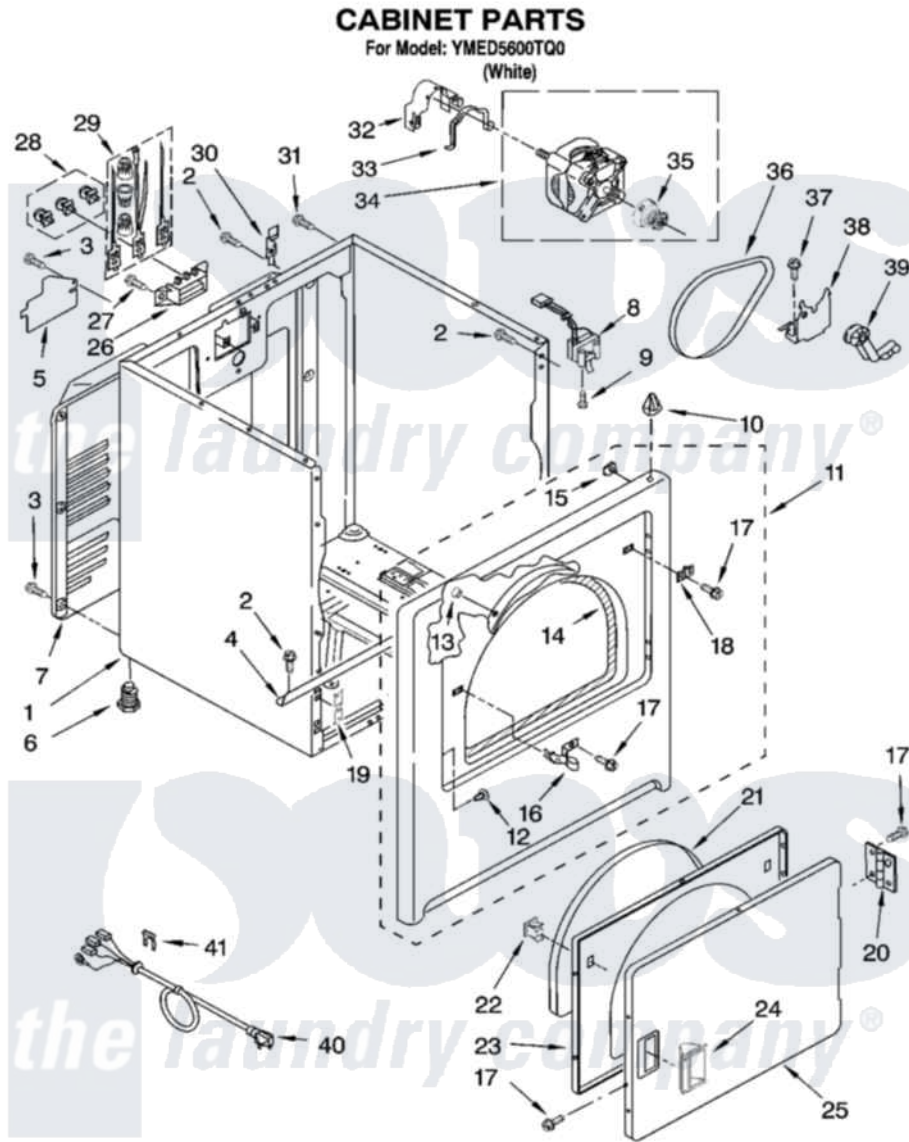

Maytag YMED5600TQ0 02 - CABINET PARTS

W10122459

3

Maytag [Residential Maytag YMED5600TQ0 Dryer Parts](#) Parts Diagram 02 - CABINET PARTS
Click on the part number to view part

Item	Original Part Number	Replaced By	Status	Part Description
1	8530603	8533643		Cabinet
2	343641	681414		Screw, 10AB X 1/2
3	693995			Screw, Hex Head
4	8541400			Bracket, Cabinet
5	3394202		Not Available	Cover, Terminal Block
6	3392100	49621		Feet-Leveling
"	279810			Foot-Optional
7	3396805	280043		Panel-Rear
8	3406107			Door Switch Assembly
9	697773	3395530		Screw
10	690363	18776		Lock, Front Top
11	3403444	279852		Panel
12	3404413			Plug, Hinge Hole
13	685203	279220		Clip
14	3406129			Seal And Bearing Assembly
15	98234			Clip, U-Bend

16	3403431		Strike, Panel
17	342055	488627	Screw
18	3403630		Plug, Strike Hole
19	3394083		Clip, Front Panel
20	3405514	W10362431	Hinge And Pin Assembly
21	3405246		Seal, Door Push-To-Start
22	3389441		Door Catch Assembly
23	3402341		Door, Inner
24	8565970		Handle, Door
25	3402335		Door, Front
26	3397659		Block, Terminal
27	3393008	308685	Side Trim)
28	279393		Terminal Block Screw Kit
29	279318		Terminal Tinned And Brass Panel
30	8066217		Hinge, Top
31	697776	4331106	Screw, No.10-32 X 7/16
32	3404162		Clamp, Motor
33	660658		Clamp, Motor Mounting 343481 685441
34	8066206	279827	Motor-Drve
35	8066184		Pulley, Motor
36	W10131364	341241	Belt
37	3400500		Bolt, 3405245 5/16-18 X 3/4
38	348780		Base, Motor
39	691366		Idler And Pulley Assembly
40	3394208		Cord, Power
41	694415		Clip, Strain Relief