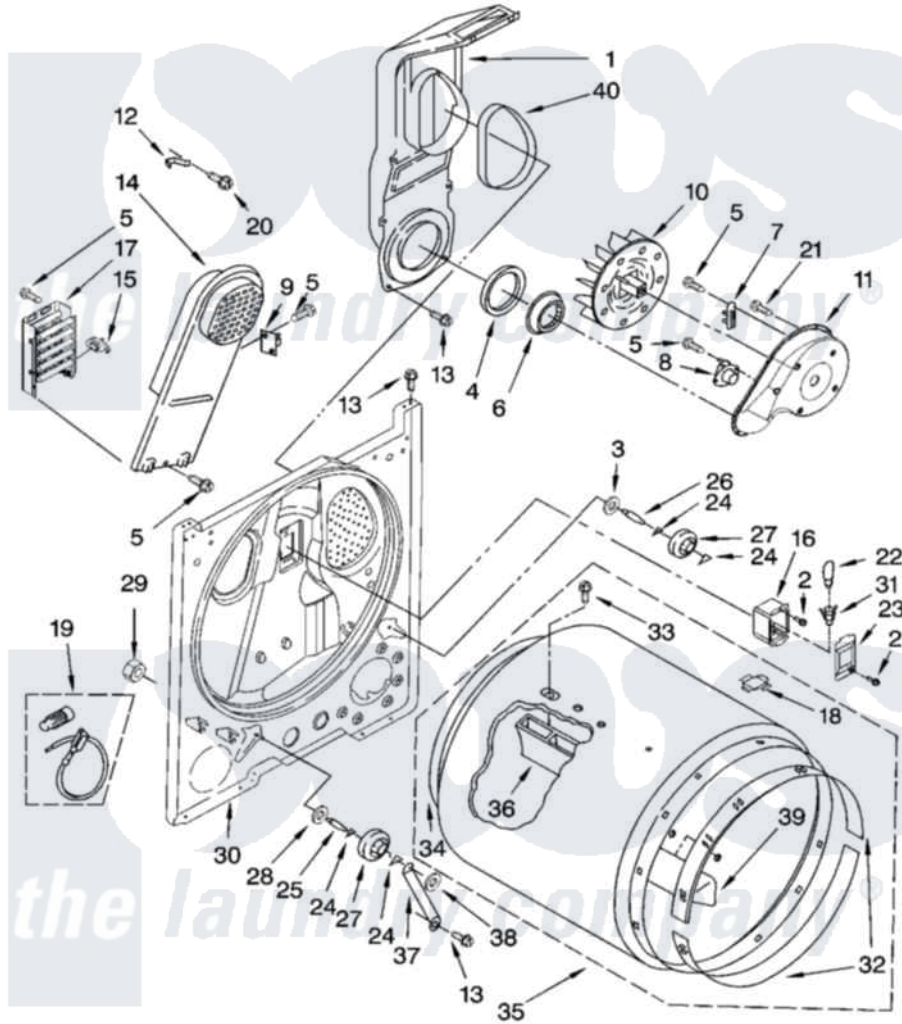

**Maytag YMED5600TQ0 03 - BULKHEAD PARTS, OPTIONAL PARTS (NOT INCLUDED)**

**BULKHEAD PARTS**

For Model: YMED5600TQ0  
(White)

W10122459

5

Maytag [Residential Maytag YMED5600TQ0 Dryer Parts](#) Parts Diagram 03 - BULKHEAD PARTS, OPTIONAL PARTS (NOT INCLUDED)

[Click on the part number to view part](#)

Item	Original Part Number	Replaced By	Status	Part Description
1	<a href="#">348368</a>			Lint Chute Assembly
2	487909	<a href="#">488729</a>		Screw
3	<a href="#">3388703</a>			Washer, Support
4	<a href="#">347139</a>			Seal, Lint Chute
5	<a href="#">90767</a>			Screw, 8A X 3/8 HeX Washer Head Tapping
6	<a href="#">696302</a>			Shield, Exhaust
7	<a href="#">3392519</a>			Thermal Limiter
8	<a href="#">3387134</a>			Thermostat, Internal-Bias
9	3977393	<a href="#">279816</a>		Cutoff-Tml
10	<a href="#">694089</a>			Wheel, Blower
11	<a href="#">8577230</a>			Housing, Blower
12	3398161			CLIP
13	343641	<a href="#">681414</a>		Screw, 10AB X 1/2
14	<a href="#">8541818</a>			Box, Heater