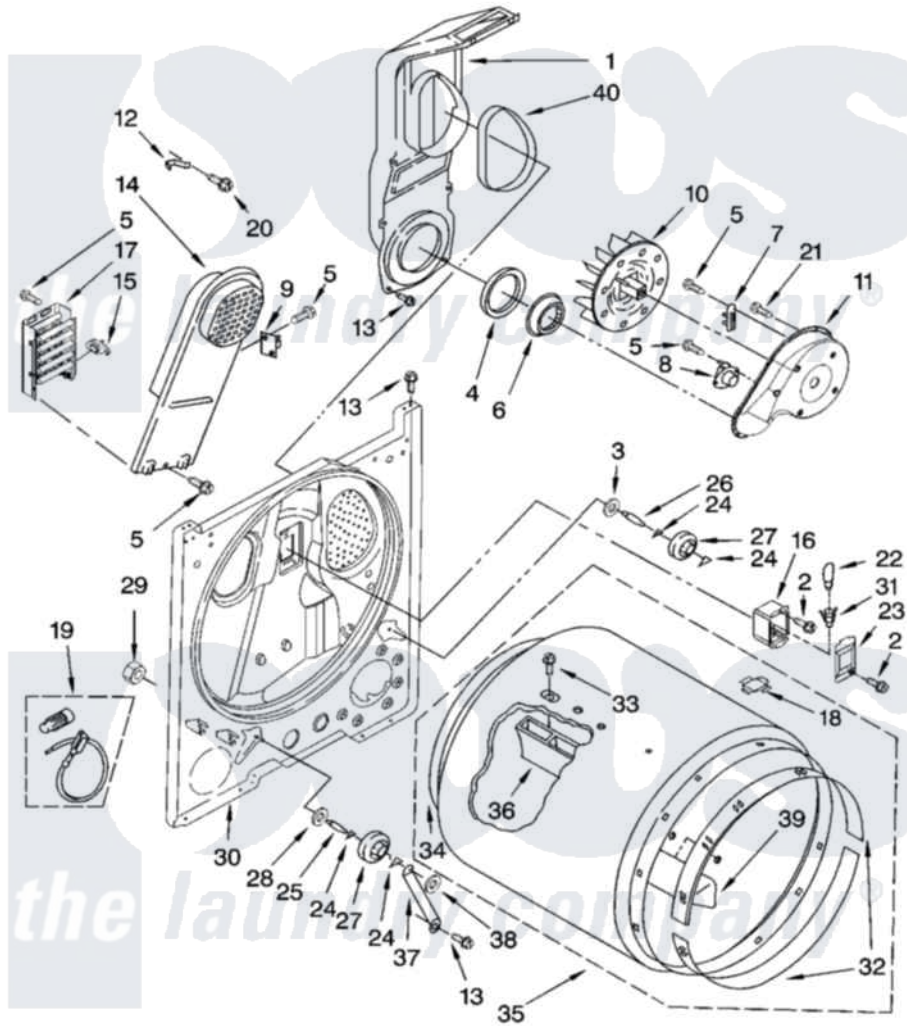

Maytag YMED5600TQ1 03 - BULKHEAD PARTS, OPTIONAL PARTS (NOT INCLUDED)

BULKHEAD PARTS

For Model: YMED5600TQ1
(White)

W10169067

5

Maytag [Residential Maytag YMED5600TQ1 Dryer Parts](#) Parts Diagram 03 - BULKHEAD PARTS, OPTIONAL PARTS (NOT INCLUDED)

[Click on the part number to view part](#)

Item	Original Part Number	Replaced By	Status	Part Description
1	348368			Lint Chute Assembly
2	487909	488729		Screw
3	3388703			Washer, Support
4	347139			Seal, Lint Chute
5	90767			Screw, 8A X 3/8 HeX Washer Head Tapping
6	696302			Shield, Exhaust
7	3392519			Thermal Limiter
8	3387134			Thermostat, Internal-Bias
9	3977393	279816		Cutoff-Tml
10	694089			Wheel, Blower
11	8577230			Housing, Blower
12	3398161			CLIP
13	343641	681414		Screw, 10AB X 1/2
14	8541818			Box, Heater

15	3977767		Thermostat, High Limit 250 F
16	3977373		Bracket, Drum Light
17	3403590	Not Available	Element, Heater
18	8066086		Plug, Drum Hole
19	279457		Wire Kit, Terminal
20	489463		Screw, 8-18 X 1/16
21	3390647	488729	Screw
22	3406124	22002263	Lamp
23	3402841	8532165	Lens, Drum Light
24	690997		Washer, Thrust
25	3399506	W10359270	Shaft, Drum Roller Threads
26	3399507	W10359269	Shaft, Drum Roller Threads
27	3397590	349241T	Support
28	348197		Washer, Support
29	3359452		Nut, Lock
30	3403413		Bulkhead
31	W10136369		Socket, Drum Light Assembly
32	692526	279441	BeaRng-Rng
33	W10109200		Screw, Baffle Mounting
34	3406130	279857	Seal
35	695587		Drum Assembly
36	692490		Baffle, Drum
37	3976434		Bracket, Support Shaft
38	90296		Nut, Push On
39	3403636		Baffle, Drum
40	339956		Seal, Air Duct To Bulkhead
NI		Not Available	
"	279948	4392065	Kit, Dryer Repair
"	3406839		Dry Rack Assembly
"	8522199		Accessory Parts
"	72017		Paint, Touch-Up
"	350930		Paint, Pressurized Spray B
"	350938		Paint, Pressurized Spray B
"	799344		Paint, Touch-Up)