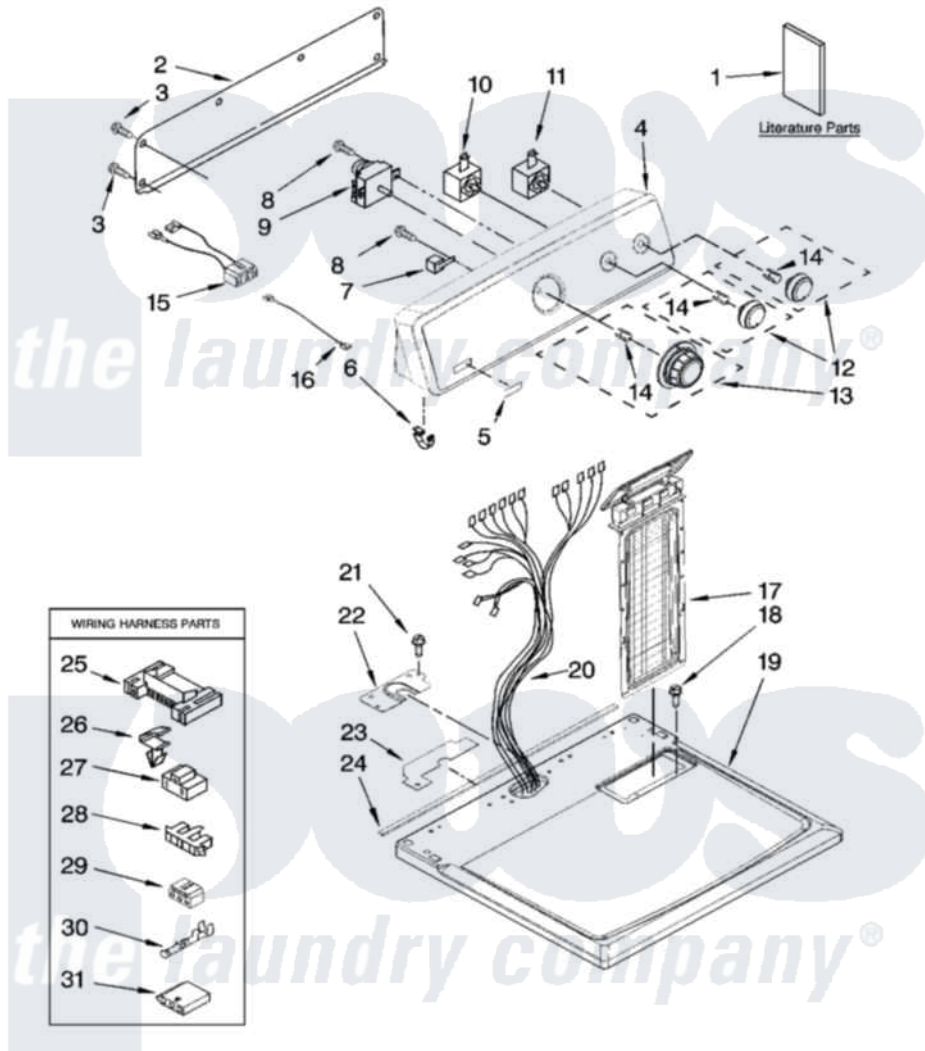

# Maytag YMED5620TQ0 01 - TOP AND CONSOLE PARTS

## TOP AND CONSOLE PARTS

29" ELECTRIC DRYER

For Model: YMED5620TQ0  
(White)

9-07 Litho in U.S.A. (drd)

1

Part No. W10123021 Rev. B

Maytag [Residential Maytag YMED5620TQ0 Dryer Parts](#) Parts Diagram 01 - TOP AND CONSOLE PARTS  
Click on the part number to view part

Item	Original Part Number	Replaced By	Status	Part Description
1	W10088770		Not Available	Guide, Use & Care
"	8578217		Not Available	Wiring Diagram
"	W10089170		Not Available	Sheet, Cycle Feature
2	<a href="#">W10112576</a>			Panel, Rear Console
3	<a href="#">693995</a>			Screw, Hex Head
4	W10086705	<a href="#">W10142666</a>		Console
5	W10112569	<a href="#">W10203949</a>		Medallion
6	<a href="#">8312709</a>			Clip-Console
7	<a href="#">694419</a>			Mini-Buzzer
8	8533971	<a href="#">90767</a>		Screw, 8A X 3/8 HeX Washer Head Tapping
9	<a href="#">3979617</a>			Timer, 60 Hz
10	<a href="#">3399639</a>			Switch, Rotary Temperature
11	<a href="#">W10117655</a>			Switch, Push-To-Start
12	<a href="#">W10110029</a>			Knob, Control
13	<a href="#">W10110030</a>			Timer Knob Assembly
14	<a href="#">8536939</a>			Clip, Knob

15	<a href="#">W10110861</a>		Wire, Jumper
16	<a href="#">W10113080</a>		Wire, Jumper
17	<a href="#">8565972</a>		Screen, Lint
18	688983	<a href="#">487240</a>	Screw, For Mtg. Service Capacitor
19	W10112597	<a href="#">W10112599</a>	Top
20	W10115062	Not Available	Harness, Wiring
21	337686	Not Available	SCREW, 8-18 X .500
22	<a href="#">8565981</a>		Bracket, Harness
23	<a href="#">W10118608</a>		Foam-Seal Console Bracket
24	<a href="#">W10112267</a>		Foam-Seal Control Bracket
25	<a href="#">3395683</a>		Receptacle, Multi-Terminal
26	<a href="#">3394427</a>		Clip-Harness
27	<a href="#">3401144</a>		Connector
28	<a href="#">3397269</a>		Connector, Timer
29	<a href="#">3347243</a>		Block, Disconnect
30	<a href="#">94614</a>		Terminal
31	<a href="#">3936144</a>		Do-It-Yourself Repair Manuals