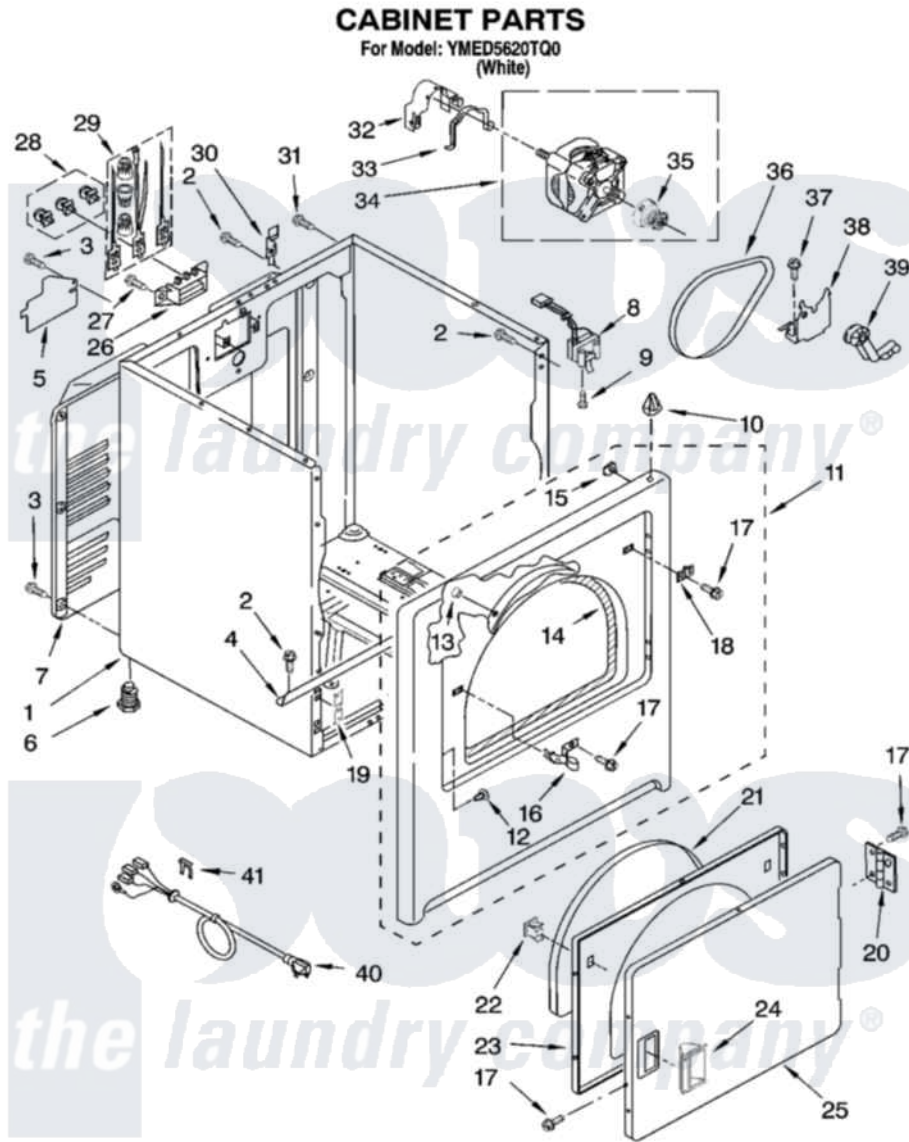

Maytag YMED5620TQ0 02 - CABINET PARTS

W10123021

3

Maytag [Residential Maytag YMED5620TQ0 Dryer Parts](#) Parts Diagram 02 - CABINET PARTS
Click on the part number to view part

Item	Original Part Number	Replaced By	Status	Part Description
1	8530603	8533643		Cabinet
2	343641	681414		Screw, 10AB X 1/2
3	693995			Screw, Hex Head
4	8541400			Bracket, Cabinet
5	3394202		Not Available	Cover, Terminal Block
6	3392100	49621		Feet-Leveling
"	279810			Foot-Optional
7	3396805	280043		Panel-Rear
8	3406107			Door Switch Assembly
9	697773	3395530		Screw
10	690363	18776		Lock, Front Top
11	3403444	279852		Panel
12	3404413			Plug, Hinge Hole
13	685203	279220		Clip
14	3406129			Seal And Bearing Assembly
15	98234			Clip, U-Bend

16	3403431		Strike, Panel
17	342055	488627	Screw
18	3403630		Plug, Strike Hole
19	3394083		Clip, Front Panel
20	3405514	W10362431	Hinge And Pin Assembly
21	3405246		Seal, Door Push-To-Start
22	3389441		Door Catch Assembly
23	3402341		Door, Inner
24	8565970		Handle, Door
25	3402335		Door, Front
26	3397659		Block, Terminal
27	3393008	308685	Side Trim)
28	279393		Terminal Block Screw Kit
29	279318		Terminal Tinned And Brass Panel
30	8066217		Hinge, Top
31	697776	4331106	Screw, No.10-32 X 7/16
32	3404162		Clamp, Motor
33	660658		Clamp, Motor Mounting 343481 685441
34	8066206	279827	Motor-Drve
35	8066184		Pulley, Motor
36	W10131364	341241	Belt
37	3400500		Bolt, 3405245 5/16-18 X 3/4
38	348780		Base, Motor
39	691366		Idler And Pulley Assembly
40	3394208		Cord, Power
41	694415		Clip, Strain Relief