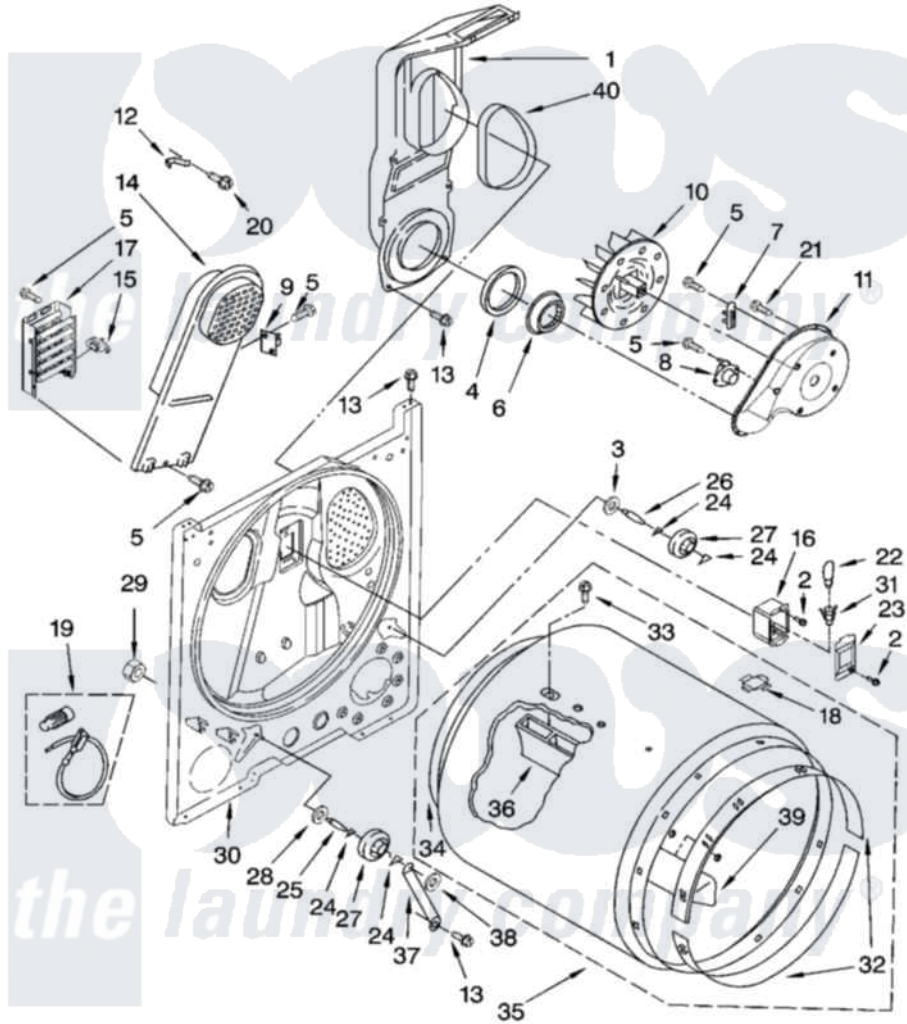

**Maytag YMED5620TQ0 03 - BULKHEAD PARTS, OPTIONAL PARTS (NOT INCLUDED)**

**BULKHEAD PARTS**

For Model: YMED5620TQ0  
(White)

W10123021

5

Maytag [Residential Maytag YMED5620TQ0 Dryer Parts](#) Parts Diagram 03 - BULKHEAD PARTS, OPTIONAL PARTS (NOT INCLUDED)

[Click on the part number to view part](#)

Item	Original Part Number	Replaced By	Status	Part Description
1	<a href="#">348368</a>			Lint Chute Assembly
2	487909	<a href="#">488729</a>		Screw
3	<a href="#">3388703</a>			Washer, Support
4	<a href="#">347139</a>			Seal, Lint Chute
5	<a href="#">90767</a>			Screw, 8A X 3/8 HeX Washer Head Tapping
6	<a href="#">696302</a>			Shield, Exhaust
7	<a href="#">3392519</a>			Thermal Limiter
8	<a href="#">3387134</a>			Thermostat, Internal-Bias
9	3977393	<a href="#">279816</a>		Cutoff-Tml
10	<a href="#">694089</a>			Wheel, Blower
11	<a href="#">8577230</a>			Housing, Blower
12	3398161			CLIP
13	343641	<a href="#">681414</a>		Screw, 10AB X 1/2
14	<a href="#">8541818</a>			Box, Heater