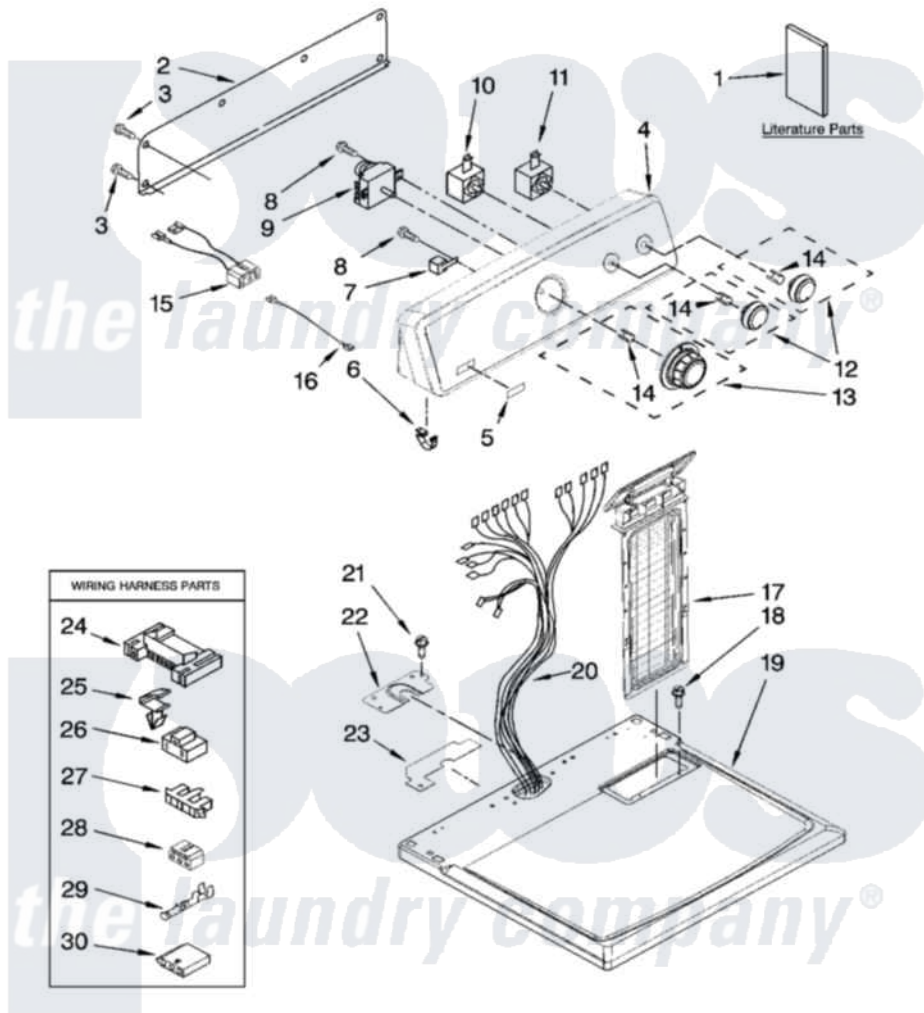

# Maytag YMED5620TQ1 01 - TOP AND CONSOLE PARTS

## TOP AND CONSOLE PARTS

29" ELECTRIC DRYER

For Model: YMED5620TQ1  
(White)

10-07 Litho in U.S.A. (drd)

1

Part No. W10169068 Rev. A

Maytag Residential Maytag YMED5620TQ1 Dryer Parts Parts Diagram 01 - TOP AND CONSOLE PARTS  
Click on the part number to view part

Item	Original Part Number	Replaced By	Status	Part Description
1	W10088770		Not Available	Guide, Use & Care
"	8578217		Not Available	Wiring Diagram
"	W10089170		Not Available	Sheet, Cycle Feature
2	<a href="#">W10112577</a>			Panel, Rear Console
3	<a href="#">693995</a>			Screw, Hex Head
4	W10086705	<a href="#">W10142666</a>		Console
5	W10112569	<a href="#">W10203949</a>		Medallion
6	<a href="#">8312709</a>			Clip-Console
7	<a href="#">694419</a>			Mini-Buzzer
8	8533971	<a href="#">90767</a>		Screw, 8A X 3/8 HeX Washer Head Tapping
9	<a href="#">3979617</a>			Timer, 60 Hz
10	<a href="#">3399639</a>			Switch, Rotary Temperature
11	<a href="#">W10117655</a>			Switch, Push-To-Start
12	<a href="#">W10110029</a>			Knob, Control
13	<a href="#">W10110030</a>			Timer Knob Assembly
14	<a href="#">8536939</a>			Clip, Knob

15	<a href="#">W10110861</a>		Wire, Jumper
16	<a href="#">W10113080</a>		Wire, Jumper
17	<a href="#">8565972</a>		Screen, Lint
18	688983	<a href="#">487240</a>	Screw, For Mtg. Service Capacitor
19	W10112597	<a href="#">W10112599</a>	Top
20	W10111002	Not Available	Harness, Wiring
21	337686	Not Available	SCREW, 8-18 X .500
22	<a href="#">W10112578</a>		Harness, Bracket
23	<a href="#">W10112603</a>		Seal, Harness
24	<a href="#">3395683</a>		Receptacle, Multi-Terminal
25	<a href="#">3394427</a>		Clip-Harness
26	<a href="#">3401144</a>		Connector
27	<a href="#">3397269</a>		Connector, Timer
28	<a href="#">3347243</a>		Block, Disconnect
29	<a href="#">94614</a>		Terminal
30	<a href="#">3936144</a>		Do-It-Yourself Repair Manuals