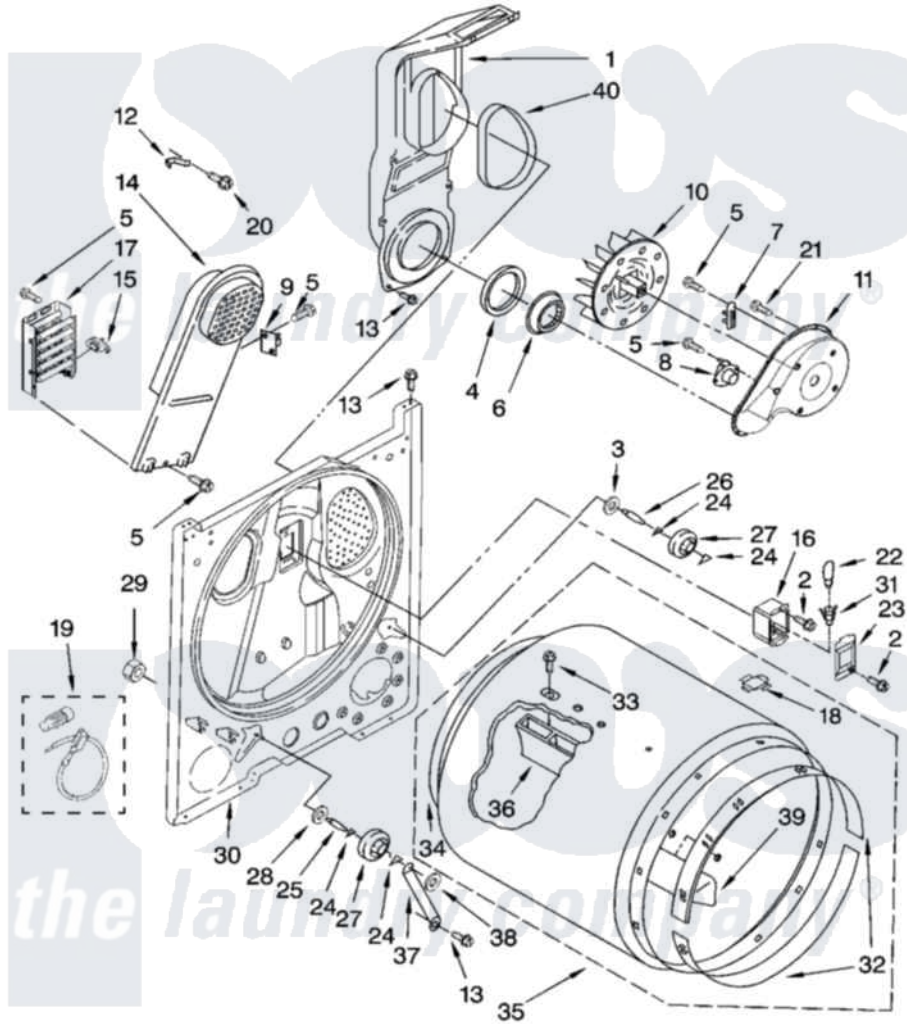

Maytag YMED5620TQ1 03 - BULKHEAD PARTS, OPTIONAL PARTS (NOT INCLUDED)

**BULKHEAD PARTS**

For Model: YMED5620TQ1  
(White)

W10169068

5

Maytag [Residential Maytag YMED5620TQ1 Dryer Parts](#) Parts Diagram 03 - BULKHEAD PARTS, OPTIONAL PARTS (NOT INCLUDED)

[Click on the part number to view part](#)

Item	Original Part Number	Replaced By	Status	Part Description
1	<a href="#">348368</a>			Lint Chute Assembly
2	487909	<a href="#">488729</a>		Screw
3	<a href="#">3388703</a>			Washer, Support
4	<a href="#">347139</a>			Seal, Lint Chute
5	<a href="#">90767</a>			Screw, 8A X 3/8 HeX Washer Head Tapping
6	<a href="#">696302</a>			Shield, Exhaust
7	<a href="#">3392519</a>			Thermal Limiter
8	<a href="#">3387134</a>			Thermostat, Internal-Bias
9	3977393	<a href="#">279816</a>		Cutoff-Tml
10	<a href="#">694089</a>			Wheel, Blower
11	<a href="#">8577230</a>			Housing, Blower
12	3398161			CLIP
13	343641	<a href="#">681414</a>		Screw, 10AB X 1/2
14	<a href="#">8541818</a>			Box, Heater