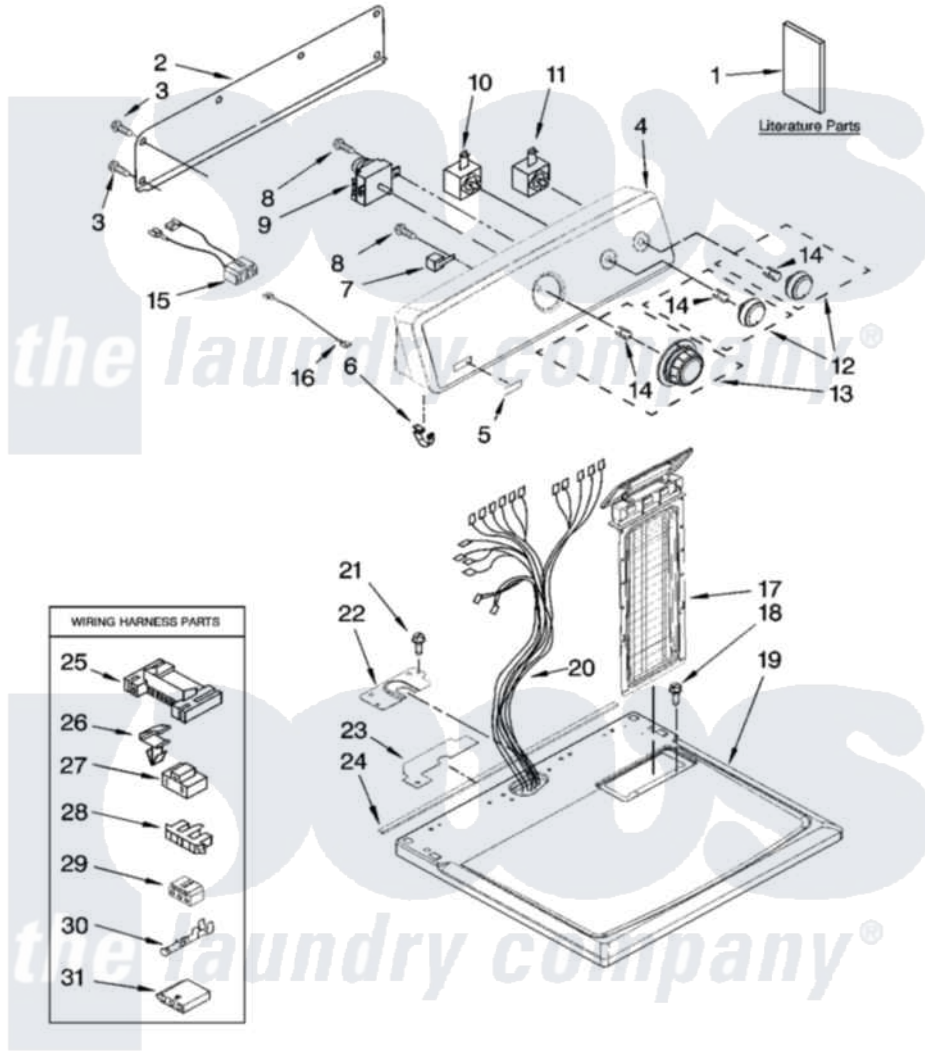

# Maytag YMED5640TQ0 01 - TOP AND CONSOLE PARTS

## TOP AND CONSOLE PARTS

29" ELECTRIC DRYER

For Model: YMED5640TQ0  
(White)

10-07 Litho in U.S.A. (drd)

1

Part No. W10123016 Rev. B

Maytag Residential Maytag YMED5640TQ0 Dryer Parts Parts Diagram 01 - TOP AND CONSOLE PARTS  
Click on the part number to view part

Item	Original Part Number	Replaced By	Status	Part Description
1	W10150608		Not Available	Use & Care Guide (English)
"	8578217		Not Available	Wiring Diagram
"	W10089170		Not Available	Sheet, Cycle Feature
2	<a href="#">W10112576</a>			Panel, Rear Console
3	<a href="#">693995</a>			Screw, Hex Head
4	W10086708	<a href="#">W10142684</a>		Console
5	W10112569	<a href="#">W10203949</a>		Medallion
6	<a href="#">8312709</a>			Clip-Console
7	<a href="#">694419</a>			Mini-Buzzer
8	8533971	<a href="#">90767</a>		Screw, 8A X 3/8 HeX Washer Head Tapping
9	<a href="#">8578906</a>			Timer, 60 Hz
10	<a href="#">3399640</a>			Switch, Rotary
11	<a href="#">W10117655</a>			Switch, Push-To-Start
12	<a href="#">W10110029</a>			Knob, Control
13	<a href="#">W10110030</a>			Timer Knob Assembly
14	<a href="#">8536939</a>			Clip, Knob

15	<a href="#">W10113107</a>		Wire, Jumper
16	<a href="#">W10113080</a>		Wire, Jumper
17	<a href="#">8565972</a>		Screen, Lint
18	688983	<a href="#">487240</a>	Screw, For Mtg. Service Capacitor
19	W10112597	<a href="#">W10112599</a>	Top
20	W10115062	Not Available	Harness, Wiring
21	337686	Not Available	SCREW, 8-18 X .500
22	<a href="#">8565981</a>		Bracket, Harness
23	<a href="#">W10118608</a>		Foam-Seal Console Bracket
24	<a href="#">W10112267</a>		Foam-Seal Control Bracket
25	<a href="#">3395683</a>		Receptacle, Multi-Terminal
26	<a href="#">3394427</a>		Clip-Harness
27	<a href="#">3401144</a>		Connector
28	<a href="#">3397269</a>		Connector, Timer
29	<a href="#">3347243</a>		Block, Disconnect
30	<a href="#">94614</a>		Terminal
31	<a href="#">3936144</a>		Do-It-Yourself Repair Manuals