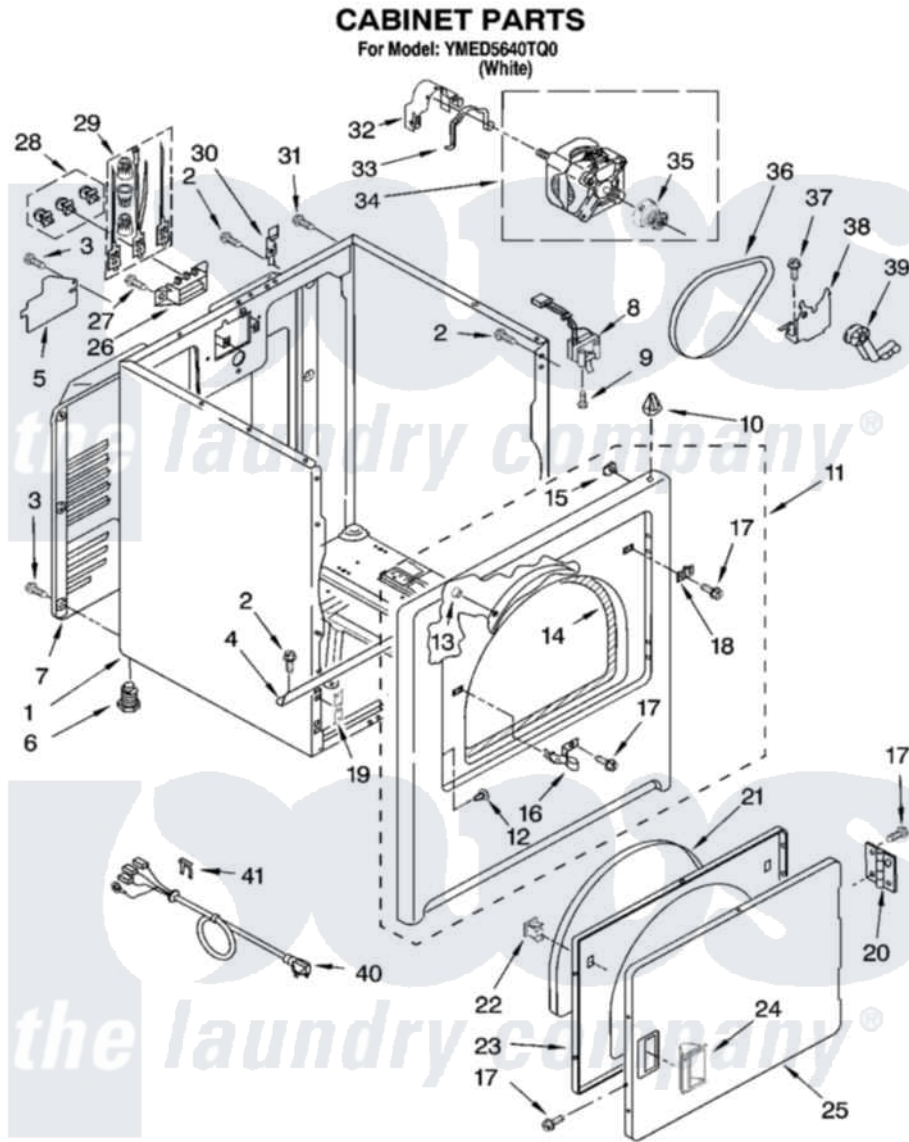

Maytag YMED5640TQ0 02 - CABINET PARTS

W10123016

3

Maytag [Residential Maytag YMED5640TQ0 Dryer Parts](#) Parts Diagram 02 - CABINET PARTS
Click on the part number to view part

Item	Original Part Number	Replaced By	Status	Part Description
1	8530603	8533643		Cabinet
2	343641	681414		Screw, 10AB X 1/2
3	693995			Screw, Hex Head
4	8541400			Bracket, Cabinet
5	3394202		Not Available	Cover, Terminal Block
6	3392100	49621		Feet-Leveling
"	279810			Foot-Optional
7	3396805	280043		Panel-Rear
8	3406107			Door Switch Assembly
9	697773	3395530		Screw
10	690363	18776		Lock, Front Top
11	3403444	279852		Panel
12	3404413			Plug, Hinge Hole
13	685203	279220		Clip
14	3406129			Seal And Bearing Assembly
15	98234			Clip, U-Bend

16	3403431		Strike, Panel
17	342055	488627	Screw
18	3403630		Plug, Strike Hole
19	3394083		Clip, Front Panel
20	3405514	W10362431	Hinge And Pin Assembly
21	3405246		Seal, Door Push-To-Start
22	3389441		Door Catch Assembly
23	3402341		Door, Inner
24	8565970		Handle, Door
25	3402335		Door, Front
26	3397659		Block, Terminal
27	3393008	308685	Side Trim)
28	279393		Terminal Block Screw Kit
29	279318		Terminal Tinned And Brass Panel
30	8066217		Hinge, Top
31	697776	4331106	Screw, No.10-32 X 7/16
32	3404162		Clamp, Motor
33	660658		Clamp, Motor Mounting 343481 685441
34	8066206	279827	Motor-Drve
35	8066184		Pulley, Motor
36	W10131364	341241	Belt
37	3400500		Bolt, 3405245 5/16-18 X 3/4
38	348780		Base, Motor
39	691366		Idler And Pulley Assembly
40	3394208		Cord, Power
41	694415		Clip, Strain Relief