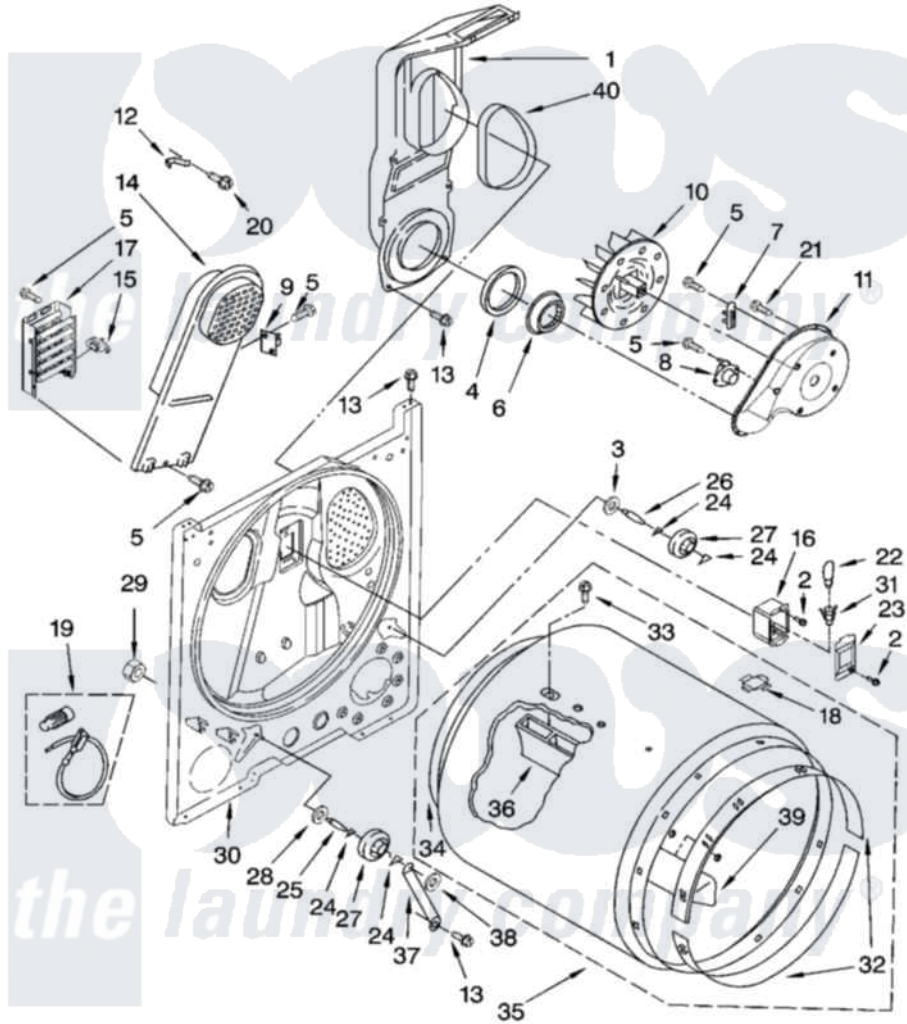

**Maytag YMED5640TQ0 03 - BULKHEAD PARTS, OPTIONAL PARTS (NOT INCLUDED)**

**BULKHEAD PARTS**

For Model: YMED5640TQ0  
(White)

W10123016

5

Maytag [Residential Maytag YMED5640TQ0 Dryer Parts](#) Parts Diagram 03 - BULKHEAD PARTS, OPTIONAL PARTS (NOT INCLUDED)

[Click on the part number to view part](#)

Item	Original Part Number	Replaced By	Status	Part Description
1	<a href="#">348368</a>			Lint Chute Assembly
2	487909	<a href="#">488729</a>		Screw
3	<a href="#">3388703</a>			Washer, Support
4	<a href="#">347139</a>			Seal, Lint Chute
5	<a href="#">90767</a>			Screw, 8A X 3/8 HeX Washer Head Tapping
6	<a href="#">696302</a>			Shield, Exhaust
7	<a href="#">3392519</a>			Thermal Limiter
8	<a href="#">3387134</a>			Thermostat, Internal-Bias
9	3977393	<a href="#">279816</a>		Cutoff-Tml
10	<a href="#">694089</a>			Wheel, Blower
11	<a href="#">8577230</a>			Housing, Blower
12	3398161			CLIP
13	343641	<a href="#">681414</a>		Screw, 10AB X 1/2
14	<a href="#">8541818</a>			Box, Heater