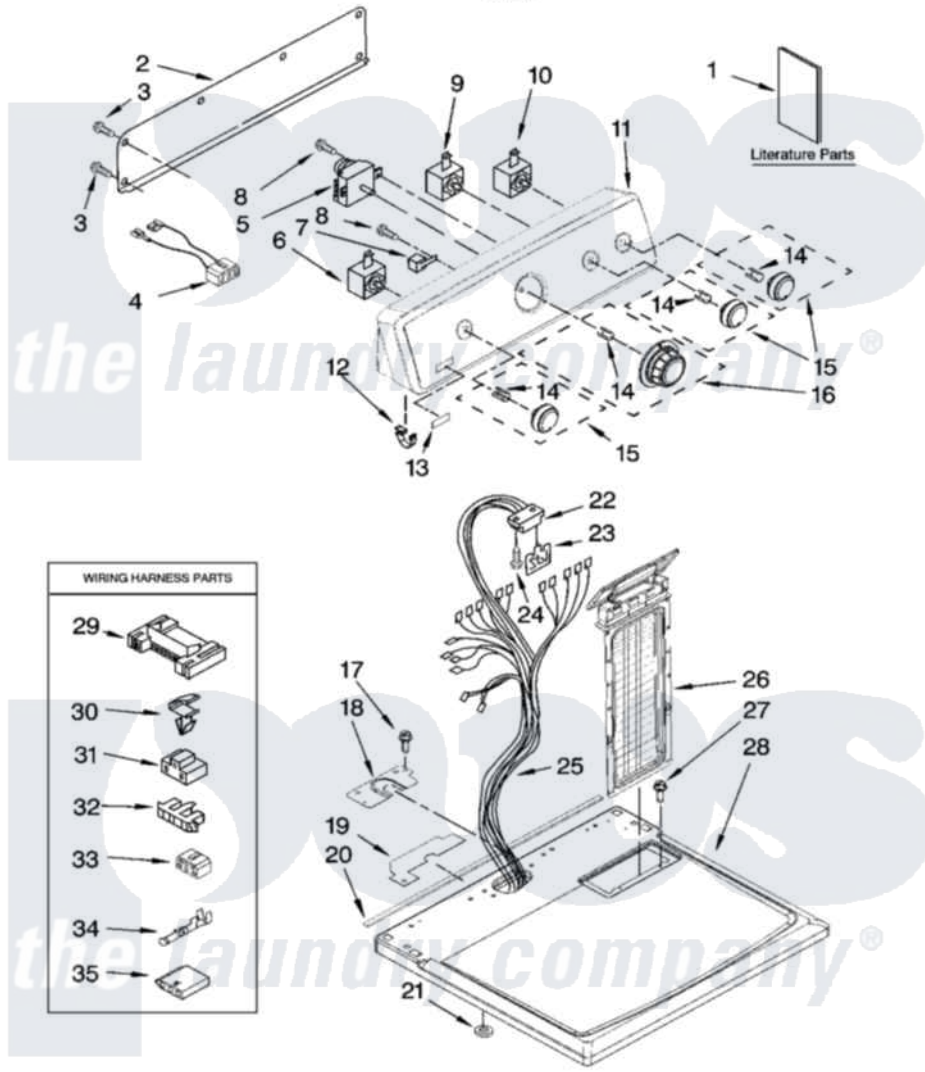

Maytag YMED5700TQ0 01 - TOP AND CONSOLE PARTS

TOP AND CONSOLE PARTS

29" ELECTRIC DRYER

For Model: YMED5700TQ0
(White)

9-07 Litho in U.S.A. (drd)

1

Part No. W10123015 Rev. B

Maytag Residential Maytag YMED5700TQ0 Dryer Parts Parts Diagram 01 - TOP AND CONSOLE PARTS
Click on the part number to view part

Item	Original Part Number	Replaced By	Status	Part Description
1	W10089171		Not Available	Sheet, Cycle Feature
"	W10088770		Not Available	Guide, Use & Care
"	W10118081		Not Available	Wiring Diagram
2	W10112576			Panel, Rear Console
3	693995			Screw, Hex Head
4	W10113080			Wire, Jumper
5	8566184			Timer Assembly
6	3405156			Switch, Rotary
7	694419			Mini-Buzzer
8	8533971	90767		Screw, 8A X 3/8 HeX Washer Head Tapping
9	8578354			Switch, Temperature
10	W10117655			Switch, Push-To-Start
11	W10086710	W10142685		Console
12	8312709			Clip-Console
13	W10112569	W10203949		Medallion
14	8536939			Clip, Knob

15	W10110029		Knob, Control
16	W10110030		Timer Knob Assembly
17	337686	Not Available	SCREW, 8-18 X .500
18	8565981		Bracket, Harness
19	W10118608		Foam-Seal Console Bracket
20	W10112267		Foam-Seal Control Bracket
21	237446	487596	Washer
22	3391885		Connector, Edge
23	8558178		Control, Electronic
24	343641	681414	Screw, 10AB X 1/2
25	W10115064	Not Available	Harness, Wiring
26	8565972		Screen, Lint
27	688983	487240	Screw, For Mtg. Service Capacitor
28	W10112599		Top
29	3395683		Receptacle, Multi-Terminal
30	3394427		Clip-Harness
31	3401144		Connector
32	3397269		Connector, Timer
33	3347243		Block, Disconnect
34	94614		Terminal
35	3936144		Do-It-Yourself Repair Manuals