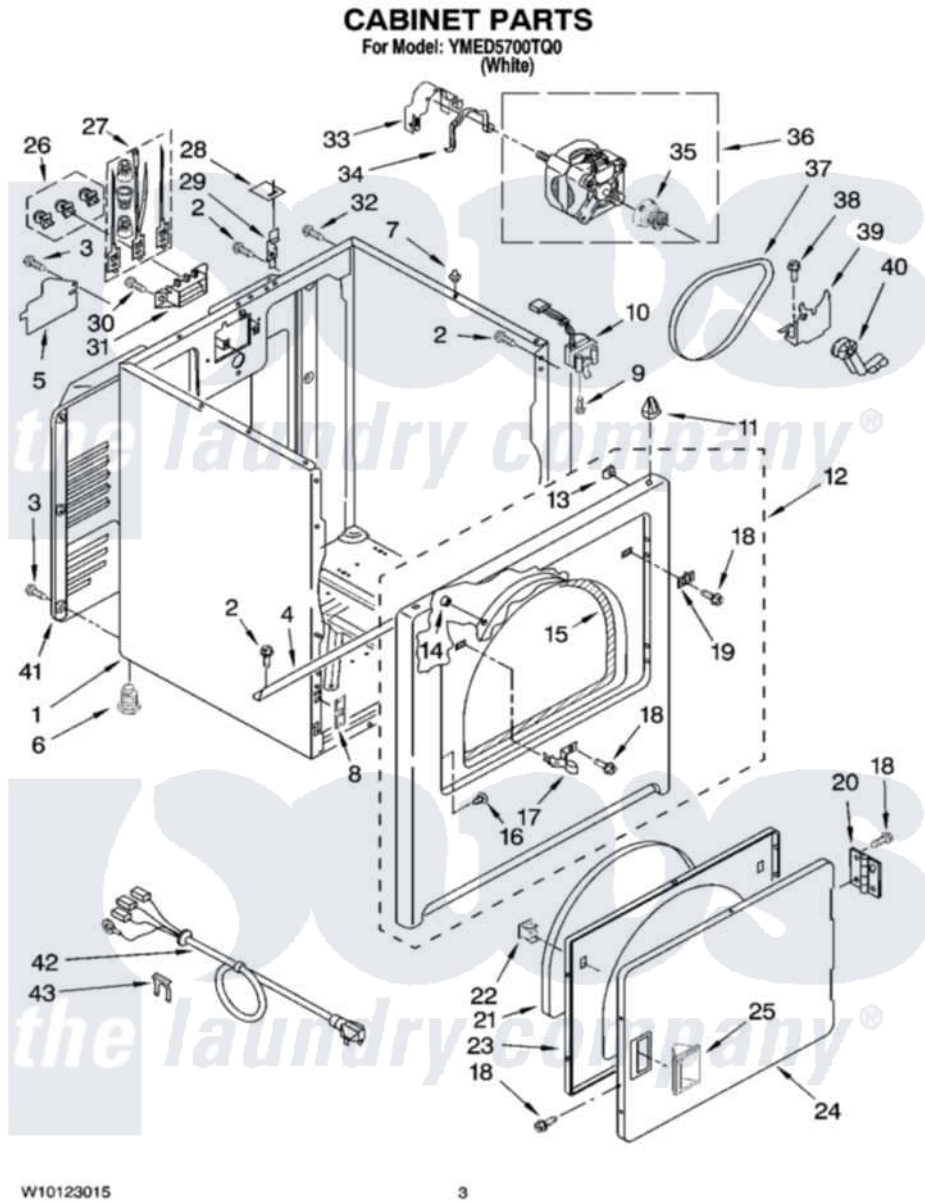

# Maytag YMED5700TQ0 02 - CABINET PARTS

Maytag [Residential Maytag YMED5700TQ0 Dryer Parts](#) Parts Diagram 02 - CABINET PARTS  
Click on the part number to view part

Item	Original Part Number	Replaced By	Status	Part Description
1	8530603	<a href="#">8533643</a>		Cabinet
2	343641	<a href="#">681414</a>		Screw, 10AB X 1/2
3	<a href="#">693995</a>			Screw, Hex Head
4	<a href="#">8541400</a>			Bracket, Cabinet
5	3394202		Not Available	Cover, Terminal Block
6	3392100	<a href="#">49621</a>		Feet-Leveling
"	<a href="#">279810</a>			Foot-Optional
7	<a href="#">18776</a>			Lock, Front Top
8	<a href="#">3394083</a>			Clip, Front Panel
9	697773	<a href="#">3395530</a>		Screw
10	<a href="#">3406107</a>			Door Switch Assembly
11	<a href="#">98669</a>			Lock, Front Top
12	3403444	<a href="#">279852</a>		Panel
13	<a href="#">98234</a>			Clip, U-Bend
14	685203	<a href="#">279220</a>		Clip
15	<a href="#">3406129</a>			Seal And Bearing Assembly