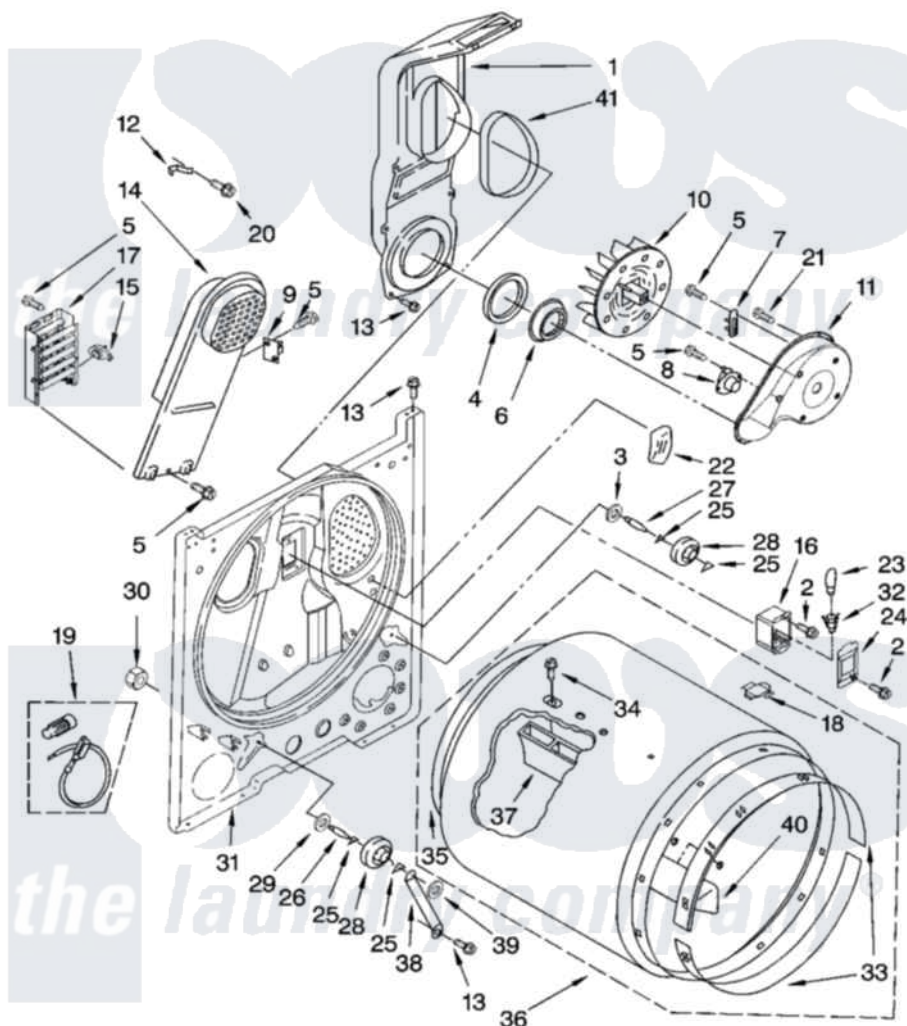

Maytag YMED5700TQ0 03 - BULKHEAD PARTS, OPTIONAL PARTS (NOT INCLUDED)

BULKHEAD PARTS

For Model: YMED5700TQ0
(White)

W10123015

5

Maytag [Residential Maytag YMED5700TQ0 Dryer Parts](#) Parts Diagram 03 - BULKHEAD PARTS, OPTIONAL PARTS (NOT INCLUDED)

[Click on the part number to view part](#)

Item	Original Part Number	Replaced By	Status	Part Description
1	348368			Lint Chute Assembly
2	487909	488729		Screw
3	99002633			Thermostat, Limiting
4	347139			Seal, Lint Chute
5	90767			Screw, 8A X 3/8 HeX Washer Head Tapping
6	696302			Shield, Exhaust
7	3392519			Thermal Limiter
8	8318268			Thermostat, Internal-Bias
9	3977393	279816		Cutoff-Tml
10	694089			Wheel, Blower
11	8577230			Housing, Blower
12	3398161			CLIP
13	343641	681414		Screw, 10AB X 1/2
14	8541818			Box, Heater

15	3977767		Thermostat, High Limit 250 F
16	3977373		Bracket, Drum Light
17	3403590	Not Available	Element, Heater
18	8066086		Plug, Drum Hole
19	279457		Wire Kit, Terminal
20	489463		Screw, 8-18 X 1/16
21	3390647	488729	Screw
22	3976479	279366	Electrode
23	3406124	22002263	Lamp
24	3402841	8532165	Lens, Drum Light
25	690997		Washer, Thrust
26	3399506	W10359270	Shaft, Drum Roller Threads
27	3399507	W10359269	Shaft, Drum Roller Threads
28	3397590	349241T	Support
29	348197		Washer, Support
30	3359452		Nut, Lock
31	3403414		Bulkhead
32	W10136369		Socket, Drum Light Assembly
33	692526	279441	BeaRng-Rng
34	W10109200		Screw, Baffle Mounting
35	3406130	279857	Seal
36	695587		Drum Assembly
37	692490		Baffle, Drum
38	3976434		Bracket, Support Shaft
39	90296		Nut, Push On
40	3403636		Baffle, Drum
41	339956		Seal, Air Duct To Bulkhead
NI		Not Available	
"	279948	4392065	Kit, Dryer Repair
"	3406839		Dry Rack Assembly
"	8522199		Accessory Parts
"	72017		Paint, Touch-Up
"	350930		Paint, Pressurized Spray B
"	350938		Paint, Pressurized Spray B
"	799344		Paint, Touch-Up)