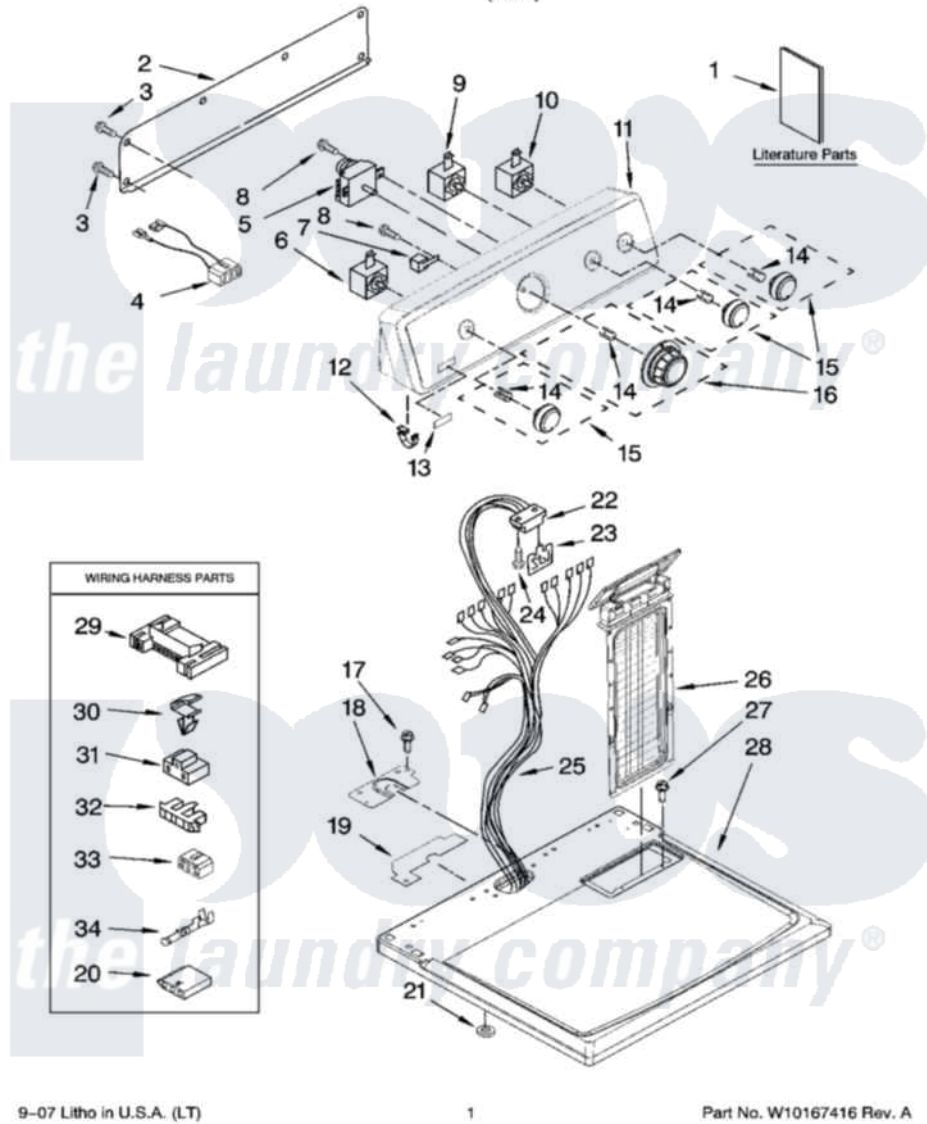

Maytag YMED5700TQ1 01 - TOP AND CONSOLE PARTS

TOP AND CONSOLE PARTS

For Model: YMED5700TQ1
(White)

29" ELECTRIC DRYER

9-07 Litho in U.S.A. (LT)

1

Part No. W10167416 Rev. A

Maytag Residential Maytag YMED5700TQ1 Dryer Parts Parts Diagram 01 - TOP AND CONSOLE PARTS
Click on the part number to view part

Item	Original Part Number	Replaced By	Status	Part Description
1	W10089171		Not Available	Sheet, Cycle Feature
"	W10088770		Not Available	Guide, Use & Care
"	W10118081		Not Available	Wiring Diagram
2	W10112577			Panel, Rear Console
3	693995			Screw, Hex Head
4	W10113080			Wire, Jumper
5	8566184			Timer Assembly
6	3405156			Switch, Rotary
7	694419			Mini-Buzzer
8	8533971	90767		Screw, 8A X 3/8 HeX Washer Head Tapping
9	8578354			Switch, Temperature
10	W10117655			Switch, Push-To-Start
11	W10086710	W10142685		Console
12	8312709			Clip-Console
13	W10112569	W10203949		Medallion
14	8536939			Clip, Knob

15	W10110029		Knob, Control
16	W10110030		Timer Knob Assembly
17	337686	Not Available	SCREW, 8-18 X .500
18	W10112578		Harness, Bracket
19	W10112603		Seal, Harness
20	3936144		Do-It-Yourself Repair Manuals
21	237446	487596	Washer
22	3391885		Connector, Edge
23	8558178		Control, Electronic
24	343641	681414	Screw, 10AB X 1/2
25	W10111001	Not Available	Harness, Wiring
26	8565972		Screen, Lint
27	688983	487240	Screw, For Mtg. Service Capacitor
28	W10112599		Top
29	3395683		Receptacle, Multi-Terminal
30	3394427		Clip-Harness
31	3401144		Connector
32	3397269		Connector, Timer
33	3347243		Block, Disconnect
34	94614		Terminal