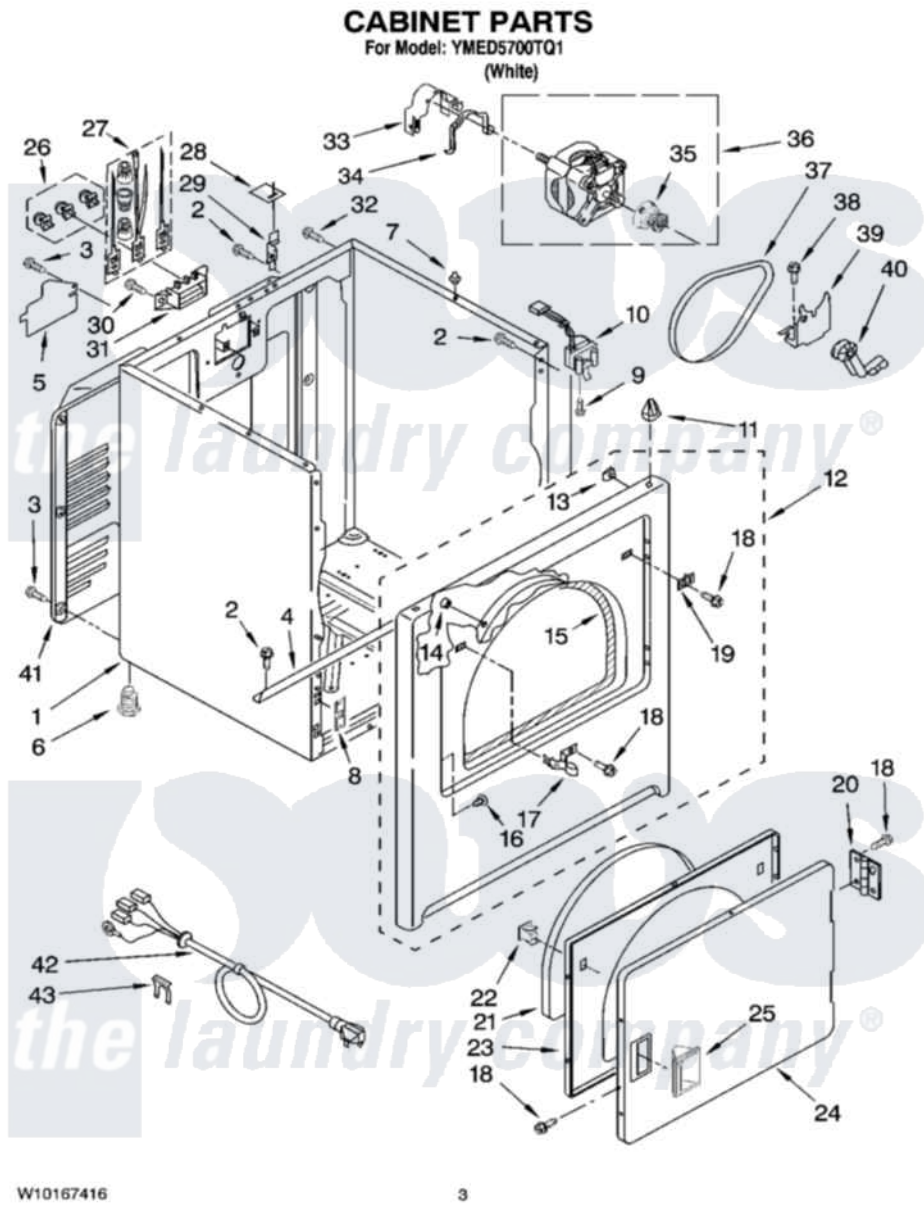

Maytag YMED5700TQ1 02 - CABINET PARTS

W10167416

3

Maytag [Residential Maytag YMED5700TQ1 Dryer Parts](#) Parts Diagram 02 - CABINET PARTS
Click on the part number to view part

Item	Original Part Number	Replaced By	Status	Part Description
1	8530603	8533643		Cabinet
2	343641	681414		Screw, 10AB X 1/2
3	693995			Screw, Hex Head
4	8541400			Bracket, Cabinet
5	3394202		Not Available	Cover, Terminal Block
6	3392100	49621		Feet-Leveling
"	279810			Foot-Optional
7	18776			Lock, Front Top
8	3394083			Clip, Front Panel
9	697773	3395530		Screw
10	3406107			Door Switch Assembly
11	98669			Lock, Front Top
12	3403444	279852		Panel
13	98234			Clip, U-Bend
14	685203	279220		Clip
15	3406129			Seal And Bearing Assembly

16	3404413		Plug, Hinge Hole
17	3403431		Strike, Panel
18	342055	488627	Screw
19	3403630		Plug, Strike Hole
20	3405514	W10362431	Hinge And Pin Assembly
21	3405246		Seal, Door Push-To-Start
22	3389441		Door Catch Assembly
23	3402341		Door, Inner
24	3402335		Door, Front
25	8565970		Handle, Door
26	279393		Terminal Block Screw Kit
27	279318		Terminal Tinned And Brass Panel
28	18849		Pad, Top Hinge
29	8066217		Hinge, Top
30	3393008	308685	Side Trim)
31	3397659		Block, Terminal
32	697776	4331106	Screw, No.10-32 X 7/16
33	3404162		Clamp, Motor
34	660658		Clamp, Motor Mounting 343481 685441
35	8066184		Pulley, Motor
36	8066206	279827	Motor-Drve
37	W10131364	341241	Belt
38	3400500		Bolt, 3405245 5/16-18 X 3/4
39	348780		Base, Motor
40	691366		Idler And Pulley Assembly
41	3396805	280043	Panel-Rear
42	3394208		Cord, Power
43	694415		Clip, Strain Relief