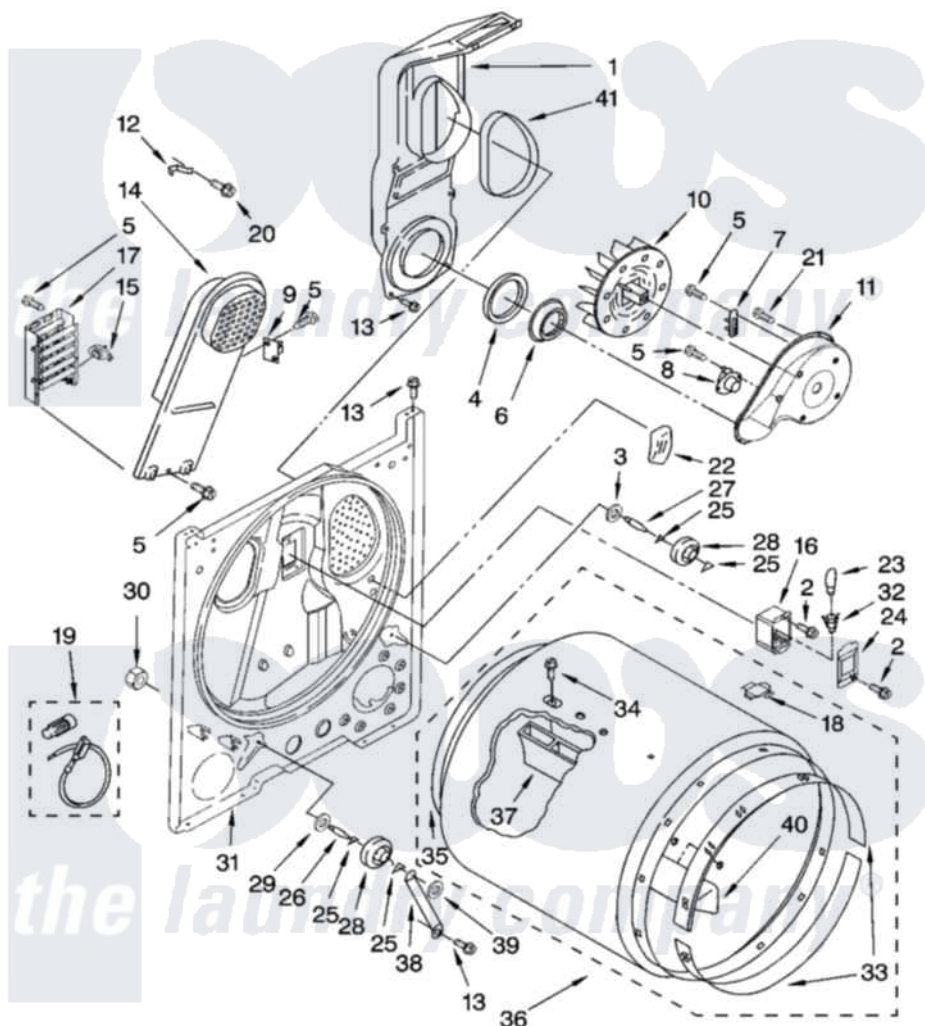

Maytag YMED5700TQ1 03 - BULKHEAD PARTS, OPTIONAL PARTS (NOT INCLUDED)

BULKHEAD PARTS

For Model: YMED5700TQ1
(White)

W10167416

5

Maytag [Residential Maytag YMED5700TQ1 Dryer Parts](#) Parts Diagram 03 - BULKHEAD PARTS, OPTIONAL PARTS (NOT INCLUDED)

[Click on the part number to view part](#)

Item	Original Part Number	Replaced By	Status	Part Description
1	348368			Lint Chute Assembly
2	487909	488729		Screw
3	3388703			Washer, Support
4	347139			Seal, Lint Chute
5	90767			Screw, 8A X 3/8 HeX Washer Head Tapping
6	696302			Shield, Exhaust
7	3392519			Thermal Limiter
8	8318268			Thermostat, Internal-Bias
9	3977393	279816		Cutoff-Tml
10	694089			Wheel, Blower
11	8577230			Housing, Blower
12	3398161			CLIP
13	343641	681414		Screw, 10AB X 1/2
14	8541818			Box, Heater

15	3977767		Thermostat, High Limit 250 F
16	3977373		Bracket, Drum Light
17	3403590	Not Available	Element, Heater
18	8066086		Plug, Drum Hole
19	279457		Wire Kit, Terminal
20	489463		Screw, 8-18 X 1/16
21	3390647	488729	Screw
22	3976479	279366	Electrode
23	3406124	22002263	Lamp
24	3402841	8532165	Lens, Drum Light
25	690997		Washer, Thrust
26	3399506	W10359270	Shaft, Drum Roller Threads
27	3399507	W10359269	Shaft, Drum Roller Threads
28	3397590	349241T	Support
29	348197		Washer, Support
30	3359452		Nut, Lock
31	3403414		Bulkhead
32	W10136369		Socket, Drum Light Assembly
33	692526	279441	BeaRng-Rng
34	W10109200		Screw, Baffle Mounting
35	3406130	279857	Seal
36	695587		Drum Assembly
37	692490		Baffle, Drum
38	3976434		Bracket, Support Shaft
39	90296		Nut, Push On
40	3403636		Baffle, Drum
41	339956		Seal, Air Duct To Bulkhead
NI		Not Available	
"	279948	4392065	Kit, Dryer Repair
"	3406839		Dry Rack Assembly
"	8522199		Accessory Parts
"	72017		Paint, Touch-Up
"	350930		Paint, Pressurized Spray B
"	350938		Paint, Pressurized Spray B
"	799344		Paint, Touch-Up)