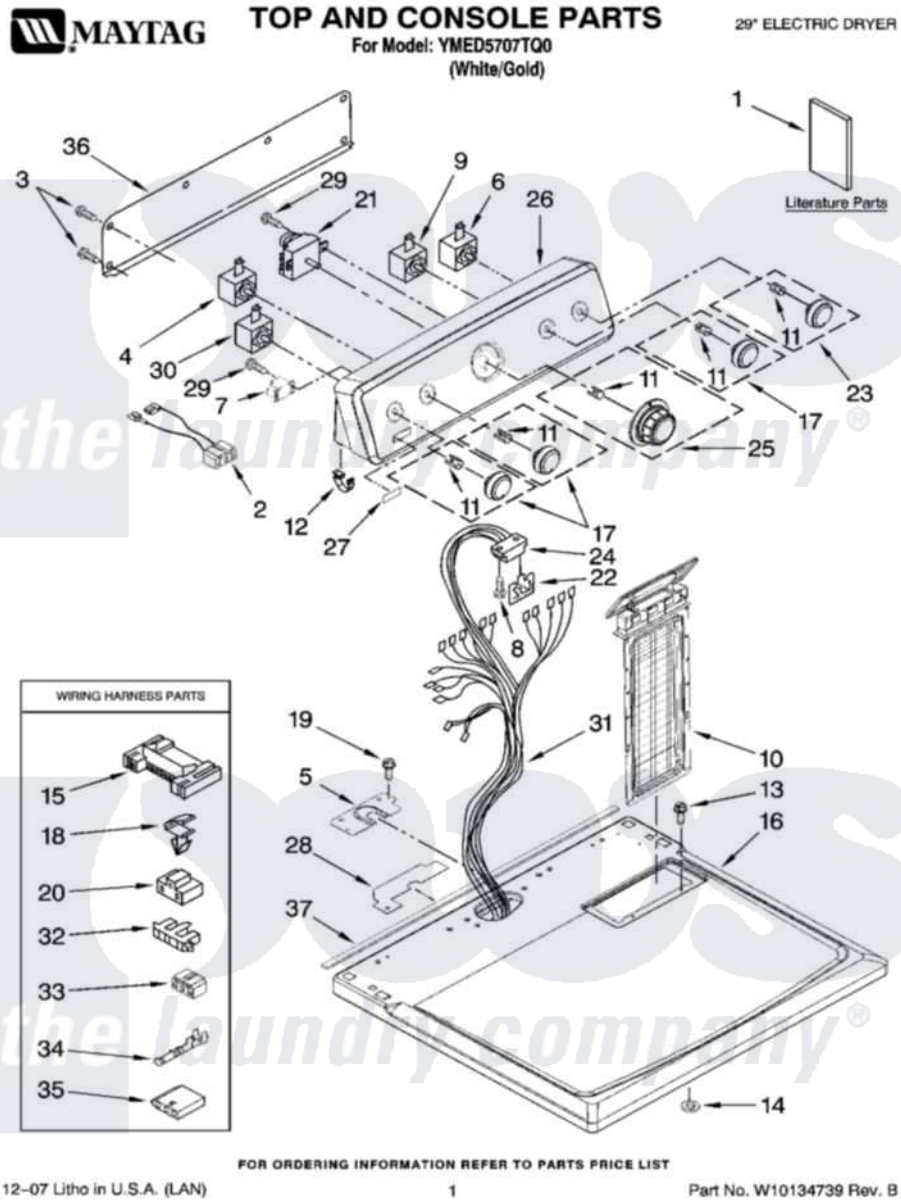

Maytag YMED5707TQ0 01 - TOP AND CONSOLE PARTS

Maytag Residential Maytag YMED5707TQ0 Dryer Parts Parts Diagram 01 - TOP AND CONSOLE PARTS
Click on the part number to view part

Item	Original Part Number	Replaced By	Status	Part Description
1	W10089177		Not Available	Sheet, Cycle Feature
"	W10150608		Not Available	Use & Care Guide (English)
"	W10150609		Not Available	Use & Care Guide (Spanish)
"	W10124167		Not Available	Wiring Diagram
"	W10036370		Not Available	Label, Energy Guide
2	W10124166			Wire, Jumper
3	693995			Screw, Hex Head
4	3405156			Switch, Rotary
5	8565981			Bracket, Harness
6	3398094			Switch, Push To Start
7	694419			Mini-Buzzer
8	343641	681414		Screw, 10AB X 1/2
9	8578354			Switch, Temperature
10	8565972			Screen, Lint
11	8536939			Clip, Knob
12	8312709			Clip-Console

13	688983	487240	Screw, For Mtg. Service Capacitor
14	237446	487596	Washer
15	3395683		Receptacle, Multi-Terminal
16	W10112599		Top
17	W10112582		Knob, Control Assembly
18	3394427		Clip-Harness
19	337686	Not Available	SCREW, 8-18 X .500
20	3401144		Connector
21	8566184		Timer Assembly
22	8558178		Control, Electronic
23	W10112586		Knob Assembly Push-To-Start
24	3391885		Connector, Edge
25	W10112584		Knob, Timer Assembly
26	W10086730	W10142686	Console
27	W10112588	W10112589	Badge Assembly
28	W10118608		Foam-Seal Console Bracket
29	8533971	90767	Screw, 8A X 3/8 HeX Washer Head Tapping
30	3405156		Switch, Rotary
31	W10115064	Not Available	Harness, Wiring
32	3397269		Connector, Timer
33	3347243		Block, Disconnect
34	94614		Terminal
35	3936144		Do-It-Yourself Repair Manuals
36	W10112576		Panel, Rear Console
37	W10112267		Foam-Seal Control Bracket