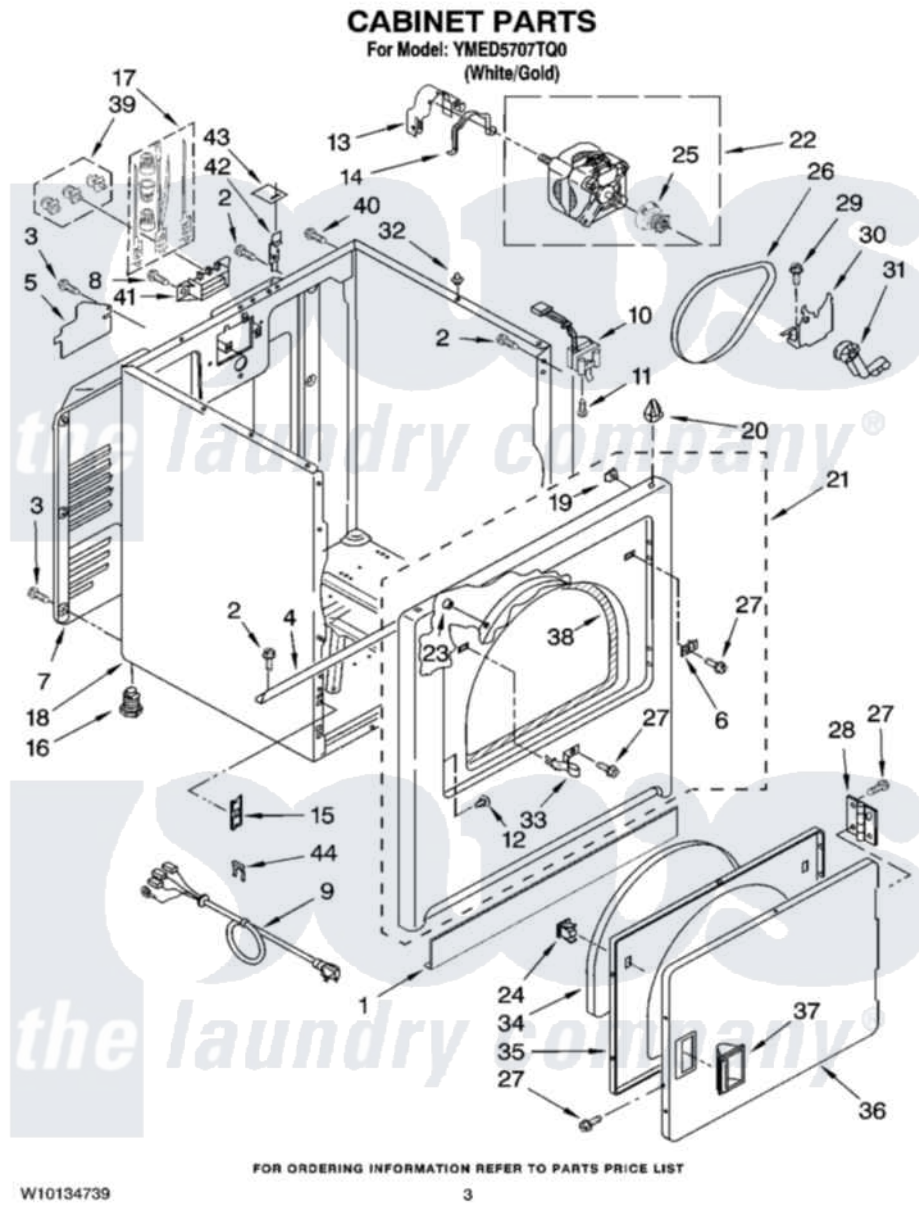

# Maytag YMED5707TQ0 02 - CABINET PARTS

Maytag [Residential Maytag YMED5707TQ0 Dryer Parts](#) Parts Diagram 02 - CABINET PARTS  
Click on the part number to view part

Item	Original Part Number	Replaced By	Status	Part Description
1	<a href="#">W10112593</a>			Toe Plate Assembly
2	343641	<a href="#">681414</a>		Screw, 10AB X 1/2
3	<a href="#">693995</a>			Screw, Hex Head
4	<a href="#">8541400</a>			Bracket, Cabinet
5	3394202		Not Available	Cover, Terminal Block
6	<a href="#">3403630</a>			Plug, Strike Hole
7	3396805	<a href="#">280043</a>		Panel-Rear
8	3393008	<a href="#">308685</a>		Side Trim )
9	<a href="#">3394208</a>			Cord, Power
10	<a href="#">3406107</a>			Door Switch Assembly
11	697773	<a href="#">3395530</a>		Screw
12	<a href="#">3404413</a>			Plug, Hinge Hole
13	<a href="#">3404162</a>			Clamp, Motor
14	<a href="#">660658</a>			Clamp, Motor Mounting 343481 685441
15	<a href="#">3394083</a>			Clip, Front Panel
16	3392100	<a href="#">49621</a>		Feet-Leveling