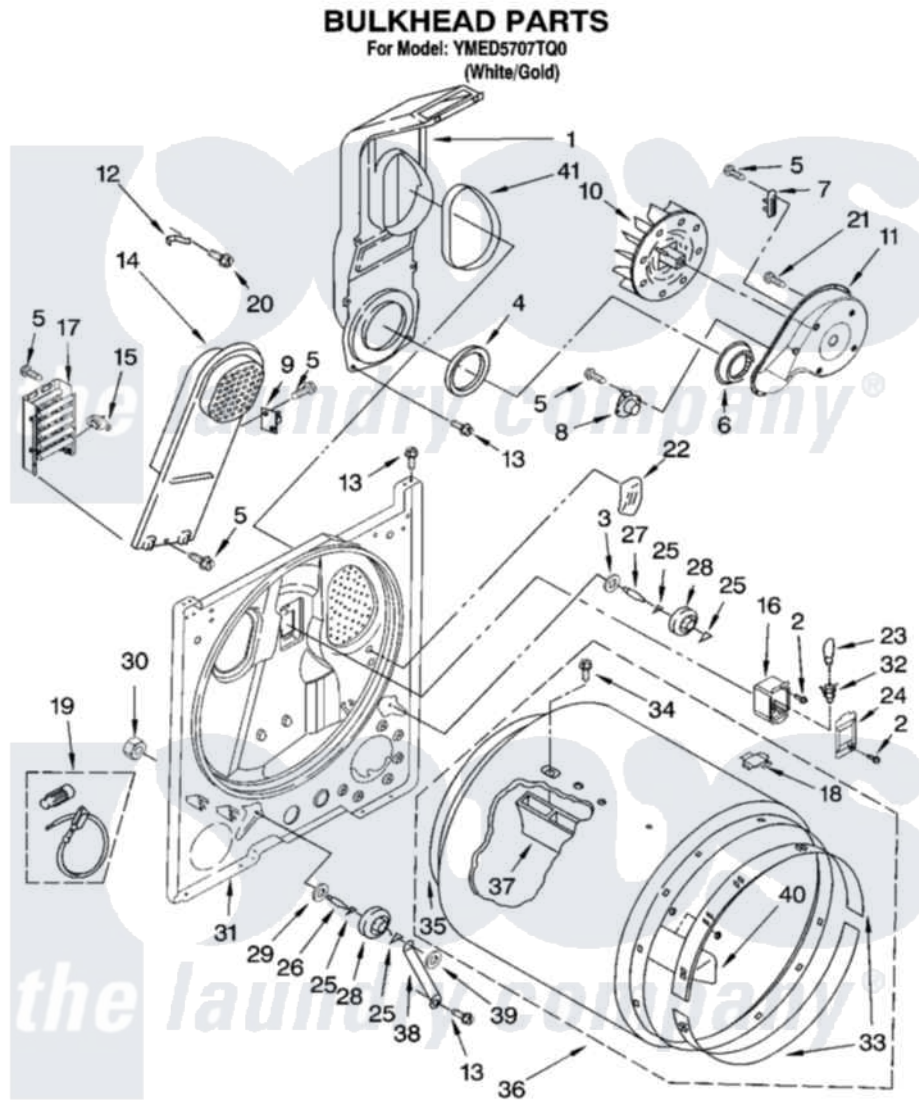

Maytag YMED5707TQ0 03 - BULKHEAD PARTS, OPTIONAL PARTS (NOT INCLUDED)

FOR ORDERING INFORMATION REFER TO PARTS PRICE LIST

W10134739

5

Maytag [Residential Maytag YMED5707TQ0 Dryer Parts](#) Parts Diagram 03 - BULKHEAD PARTS, OPTIONAL PARTS (NOT INCLUDED)

[Click on the part number to view part](#)

Item	Original Part Number	Replaced By	Status	Part Description
1	348368			Lint Chute Assembly
2	487909	488729		Screw
3	3388703			Washer, Support
4	347139			Seal, Lint Chute
5	90767			Screw, 8A X 3/8 HeX Washer Head Tapping
6	696302			Shield, Exhaust
7	3392519			Thermal Limiter
8	8318268			Thermostat, Internal-Bias
9	3977393	279816		Cutoff-Tml
10	694089			Wheel, Blower
11	8577230			Housing, Blower
12	3398161			CLIP
13	343641	681414		Screw, 10AB X 1/2
14	8541818			Box, Heater

15	3977767		Thermostat, High Limit 250 F
16	3977373		Bracket, Drum Light
17	3403590	Not Available	Element, Heater
18	8066086		Plug, Drum Hole
19	279457		Wire Kit, Terminal
20	489463		Screw, 8-18 X 1/16
21	3390647	488729	Screw
22	3976479	279366	Electrode
23	3406124	22002263	Lamp
24	3402841	8532165	Lens, Drum Light
25	690997		Washer, Thrust
26	3399506	W10359270	Shaft, Drum Roller Threads
27	3399507	W10359269	Shaft, Drum Roller Threads
28	3397590	349241T	Support
29	348197		Washer, Support
30	3359452		Nut, Lock
31	3403414		Bulkhead
32	W10136369		Socket, Drum Light Assembly
33	692526	279441	BeaRng-Rng
34	W10109200		Screw, Baffle Mounting
35	3406130	279857	Seal
36	695587		Drum Assembly
37	692490		Baffle, Drum
38	3976434		Bracket, Support Shaft
39	90296		Nut, Push On
40	3403636		Baffle, Drum
41	339956		Seal, Air Duct To Bulkhead
NI	BLANK	Not Available	ACCESSORY PARTS
"	279948	4392065	Kit, Dryer Repair
"	3406839		Dry Rack Assembly
"	8522199		Accessory Parts
"	72017		Paint, Touch-Up
"	350930		Paint, Pressurized Spray B
"	350938		Paint, Pressurized Spray B
"	799344		Paint, Touch-Up)