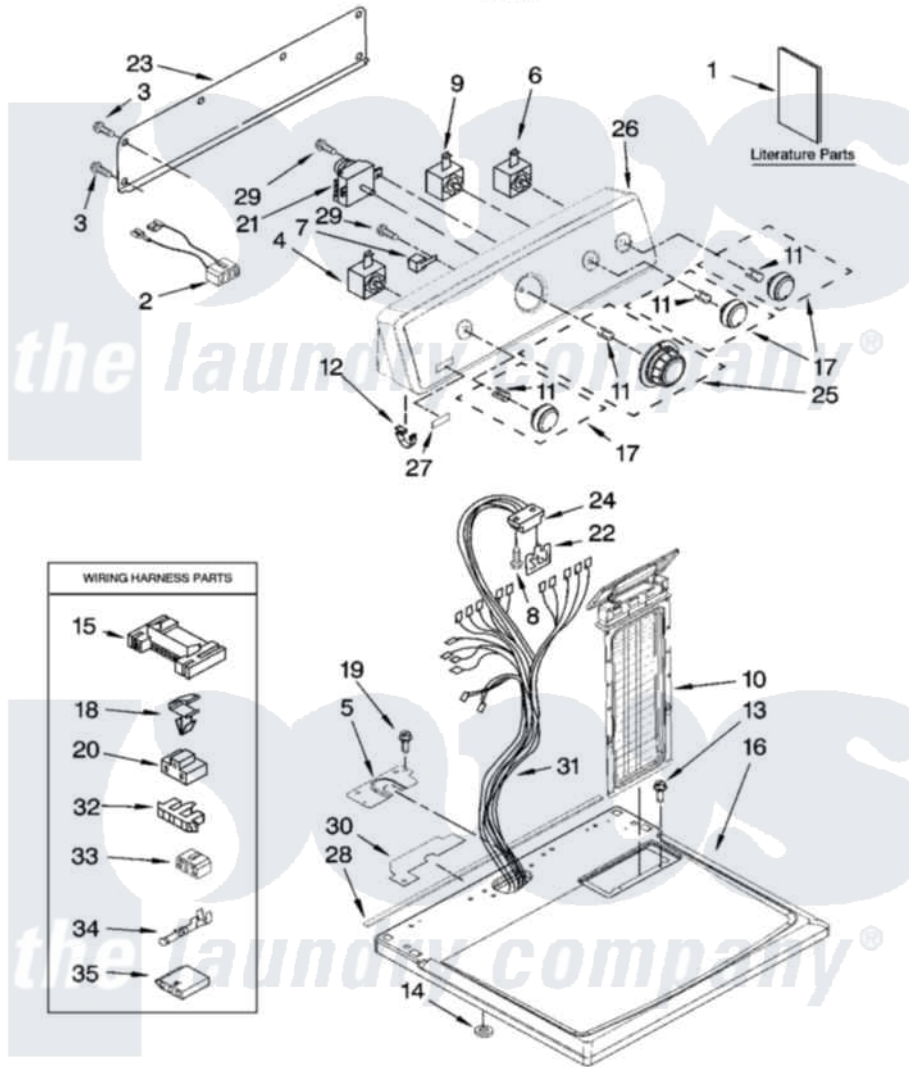

## TOP AND CONSOLE PARTS

For Model: YMED5740TQ1  
(White)

29" ELECTRIC DRYER

11-07 Litho in U.S.A. (LAN)

1

Part No. W10170083 Rev. B

Maytag Residential Maytag YMED5740TQ1 Dryer Parts Parts Diagram 01 - TOP AND CONSOLE PARTS

[Click on the part number to view part](#)

Item	Original Part Number	Replaced By	Status	Part Description
1	W10150648		Not Available	Sheet, Cycle Feature
"	W10150608		Not Available	Use & Care Guide (English)
"	W10036370		Not Available	Label, Energy Guide
"	W10118081		Not Available	Wiring Diagram
2	<a href="#">W10113080</a>			Wire, Jumper
3	<a href="#">693995</a>			Screw, Hex Head
4	<a href="#">3405156</a>			Switch, Rotary
5	<a href="#">W10112578</a>			Harness, Bracket
6	<a href="#">W10117655</a>			Switch, Push-To-Start
7	<a href="#">694419</a>			Mini-Buzzer
8	343641	<a href="#">681414</a>		Screw, 10AB X 1/2
9	<a href="#">8578352</a>			Switch, Temperature
10	<a href="#">8565972</a>			Screen, Lint
11	<a href="#">8536939</a>			Clip, Knob
12	<a href="#">8312709</a>			Clip-Console
13	688983	<a href="#">487240</a>		Screw, For Mtg. Service Capacitor