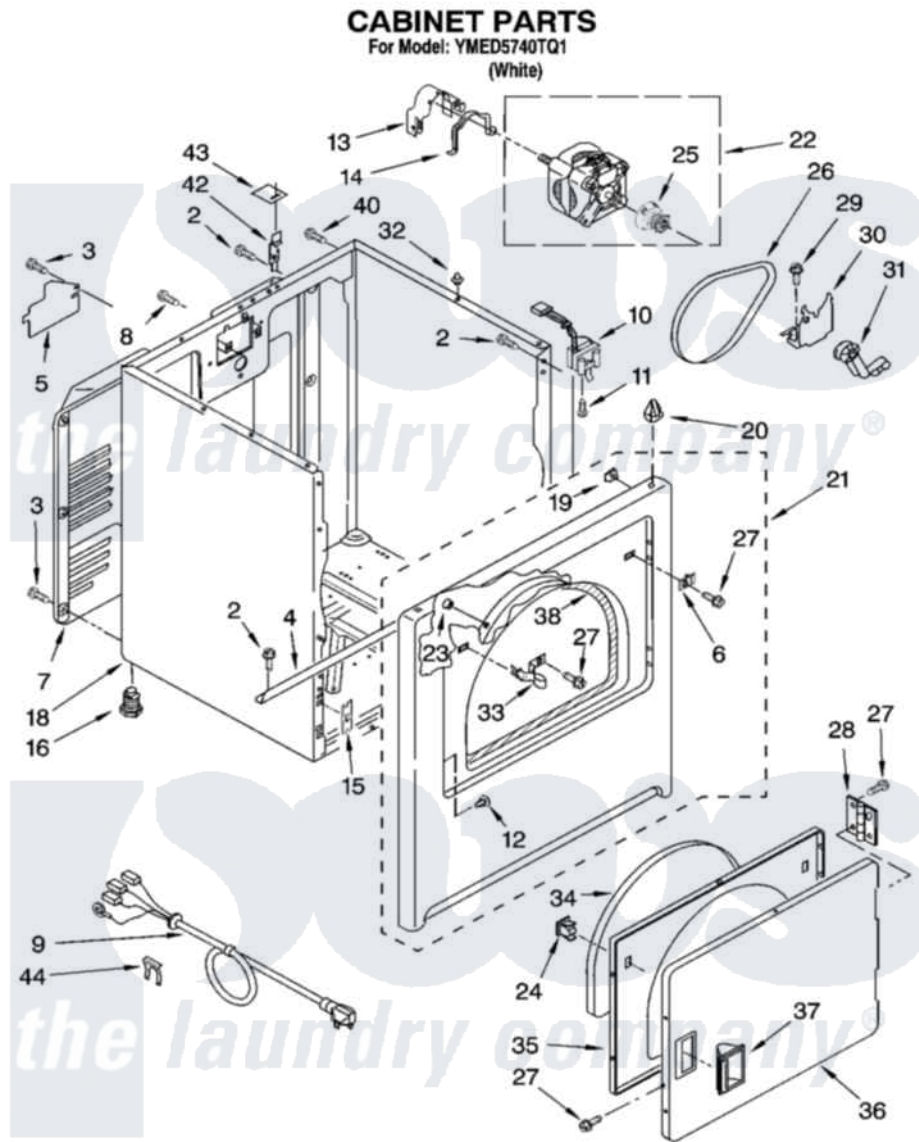

Maytag YMED5740TQ1 02 - CABINET PARTS

W10170083

3

Maytag [Residential Maytag YMED5740TQ1 Dryer Parts](#) Parts Diagram 02 - CABINET PARTS
Click on the part number to view part

Item	Original Part Number	Replaced By	Status	Part Description
2	343641	681414		Screw, 10AB X 1/2
3	693995			Screw, Hex Head
4	8541400			Bracket, Cabinet
5	3394202		Not Available	Cover, Terminal Block
6	3403630			Plug, Strike Hole
7	3396805	280043		Panel-Rear
8	3393008	308685		Side Trim)
9	3394208			Cord, Power
10	3406107			Door Switch Assembly
11	697773	3395530		Screw
12	3404413			Plug, Hinge Hole
13	3404162			Clamp, Motor
14	660658			Clamp, Motor Mounting 343481 685441
15	3394083			Clip, Front Panel
16	3392100	49621		Feet-Leveling
"	279810			Foot-Optional

18	8530603	8533643	Cabinet
19	98234		Clip, U-Bend
20	98669		Lock, Front Top
21	3403444	279852	Panel
22	8066206	279827	Motor-Drve
23	685203	279220	Clip
24	3389441		Door Catch Assembly
25	8066184		Pulley, Motor
26	W10131364	341241	Belt
27	342055	488627	Screw
28	3405514	W10362431	Hinge And Pin Assembly
29	3400500		Bolt, 3405245 5/16-18 X 3/4
30	348780		Base, Motor
31	691366		Idler And Pulley Assembly
32	18776		Lock, Front Top
33	3403431		Strike, Panel
34	3405246		Seal, Door Push-To-Start
35	3402341		Door, Inner
36	3402335		Door, Front
37	8565970		Handle, Door
38	3406129		Seal And Bearing Assembly
40	697776	4331106	Screw, No.10-32 X 7/16
42	8066217		Hinge, Top
43	18849		Pad, Top Hinge
44	694415		Clip, Strain Relief