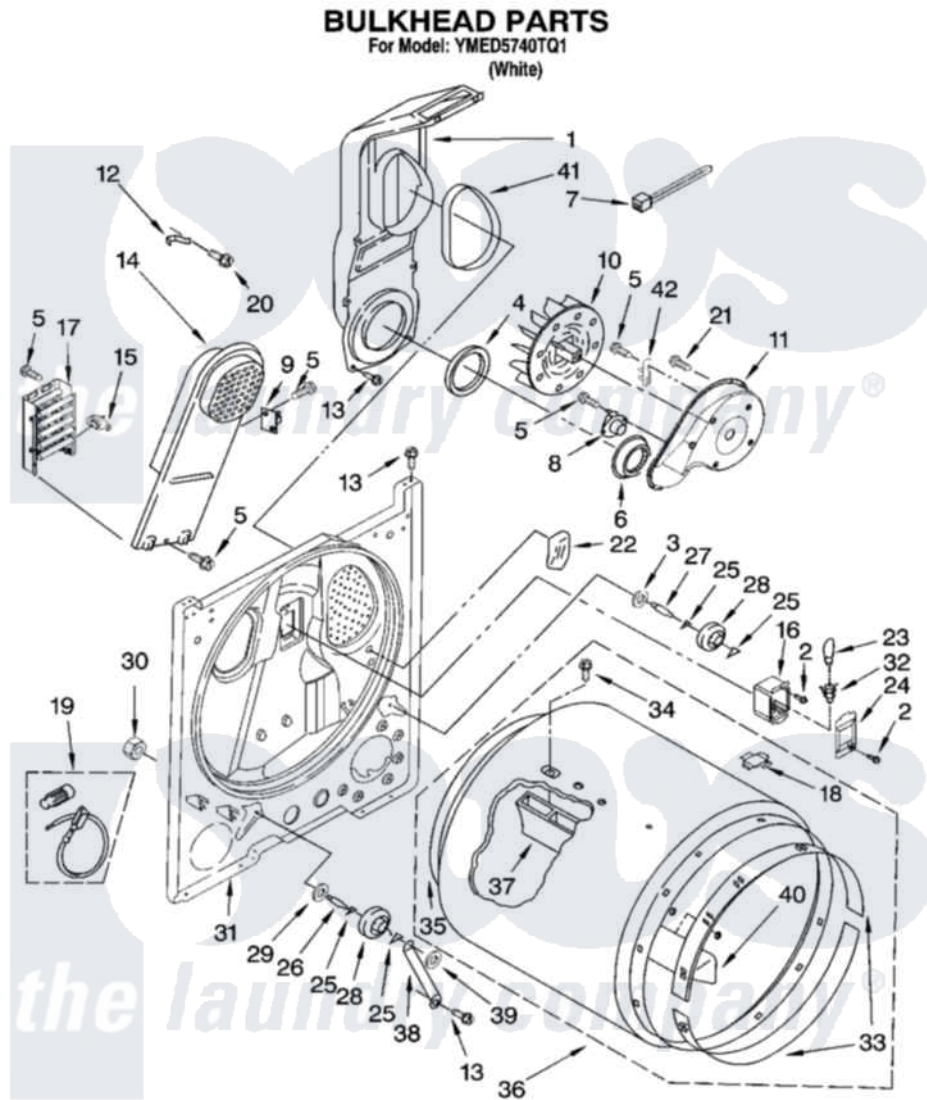

Maytag YMED5740TQ1 03 - BULKHEAD PARTS, OPTIONAL PARTS (NOT INCLUDED)

W10170083

5

Maytag [Residential Maytag YMED5740TQ1 Dryer Parts](#) Parts Diagram 03 - BULKHEAD PARTS, OPTIONAL PARTS (NOT INCLUDED)

[Click on the part number to view part](#)

Item	Original Part Number	Replaced By	Status	Part Description
1	348368			Lint Chute Assembly
2	487909	488729		Screw
3	3388703			Washer, Support
4	347139			Seal, Lint Chute
5	90767			Screw, 8A X 3/8 HeX Washer Head Tapping
6	696302			Shield, Exhaust
7	3405248			Cable Tie
8	8318268			Thermostat, Internal-Bias
9	3977393	279816		Cutoff-Tml
10	694089			Wheel, Blower
11	8577230			Housing, Blower
12	3398161			CLIP
13	343641	681414		Screw, 10AB X 1/2
14	8541818			Box, Heater

15	3977767		Thermostat, High Limit 250 F
16	3977373		Bracket, Drum Light
17	3403590	Not Available	Element, Heater
18	8066086		Plug, Drum Hole
19	279457		Wire Kit, Terminal
20	489463		Screw, 8-18 X 1/16
21	3390647	488729	Screw
22	3976479	279366	Electrode
23	3406124	22002263	Lamp
24	3402841	8532165	Lens, Drum Light
25	690997		Washer, Thrust
26	3399506	W10359270	Shaft, Drum Roller Threads
27	3399507	W10359269	Shaft, Drum Roller Threads
28	3397590	349241T	Support
29	348197		Washer, Support
30	3359452		Nut, Lock
31	3403414		Bulkhead
32	W10136369		Socket, Drum Light Assembly
33	692526	279441	BeaRng-Rng
34	W10109200		Screw, Baffle Mounting
35	3406130	279857	Seal
36	695587		Drum Assembly
37	692490		Baffle, Drum
38	3976434		Bracket, Support Shaft
39	90296		Nut, Push On
40	3403636		Baffle, Drum
41	339956		Seal, Air Duct To Bulkhead
42	3392519		Thermal Limiter
NI	BLANK	Not Available	ACCESSORY PARTS
"	279948	4392065	Kit, Dryer Repair
"	3406839		Dry Rack Assembly
"	8522199		Accessory Parts
"	72017		Paint, Touch-Up
"	350930		Paint, Pressurized Spray B
"	350938		Paint, Pressurized Spray B
"	799344		Paint, Touch-Up)