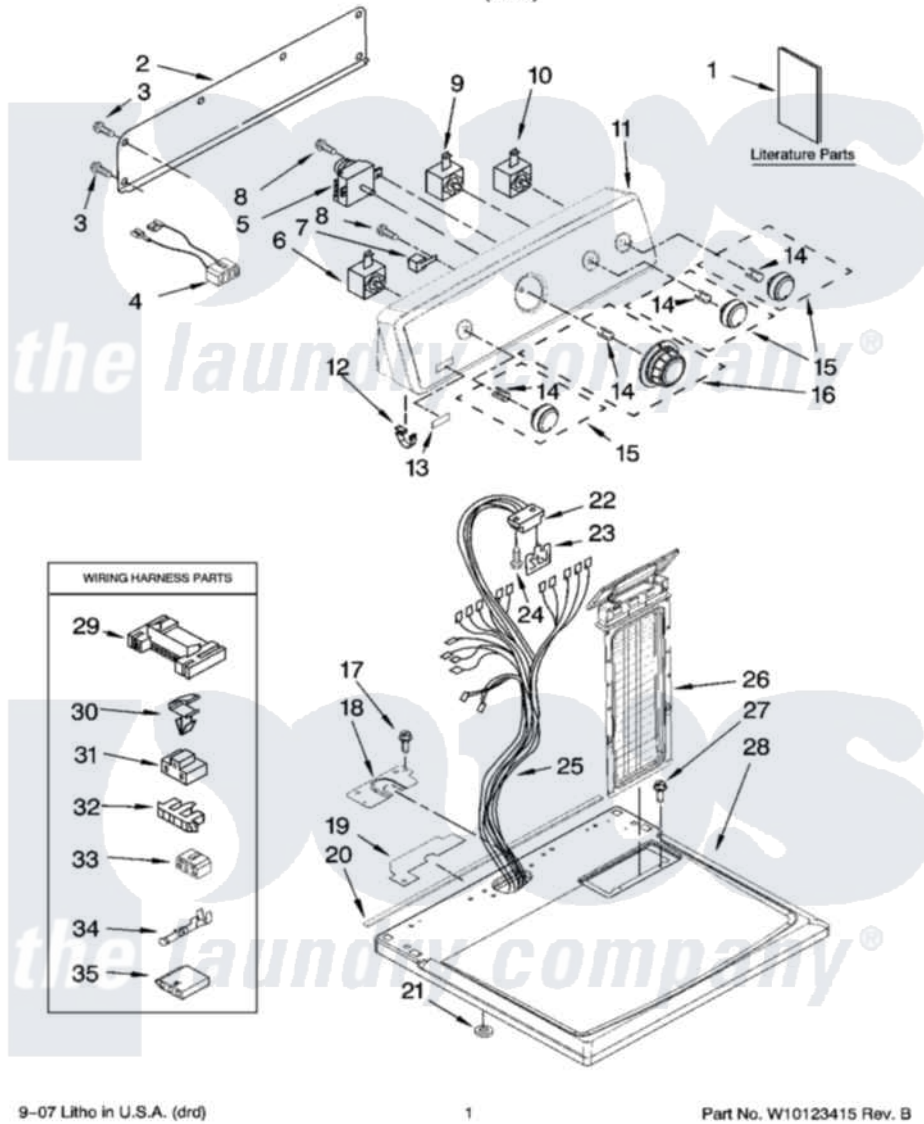

Maytag YMED5820TW0 01 - TOP AND CONSOLE PARTS

TOP AND CONSOLE PARTS

For Model: YMED5820TW0
(White)

29" ELECTRIC DRYER

9-07 Litho in U.S.A. (drd)

1

Part No. W10123415 Rev. B

Maytag Residential Maytag YMED5820TW0 Dryer Parts Parts Diagram 01 - TOP AND CONSOLE PARTS

[Click on the part number to view part](#)

Item	Original Part Number	Replaced By	Status	Part Description
1	W10089171		Not Available	Sheet, Cycle Feature
"	W10088770		Not Available	Guide, Use & Care
"	3406668		Not Available	Wiring Diagram
2	W10112576			Panel, Rear Console
3	693995			Screw, Hex Head
4	W10113080			Wire, Jumper
5	3406725			Timer Assembly
6	3405154			Switch Rotary
7	694419			Mini-Buzzer
8	8533971	90767		Screw, 8A X 3/8 HeX Washer Head Tapping
9	8578354			Switch, Temperature
10	W10117655			Switch, Push-To-Start
11	W10086713	W10142692		Console
12	8312709			Clip-Console
13	W10112569	W10203949		Medallion
14	8536939			Clip, Knob

15	W10110035		Knob
16	W10110036		Knob
17	337686	Not Available	SCREW, 8-18 X .500
18	8565981		Bracket, Harness
19	W10118608		Foam-Seal Console Bracket
20	W10112267		Foam-Seal Control Bracket
21	237446	487596	Washer
22	3391885		Connector, Edge
23	8558178		Control, Electronic
24	343641	681414	Screw, 10AB X 1/2
25	W10115066	Not Available	Harness, Wiring
26	8565972		Screen, Lint
27	688983	487240	Screw, For Mtg. Service Capacitor
28	W10112599		Top
29	3395683		Receptacle, Multi-Terminal
30	3394427		Clip-Harness
31	3401144		Connector
32	3397269		Connector, Timer
33	3347243		Block, Disconnect
34	94614		Terminal
35	3936144		Do-It-Yourself Repair Manuals