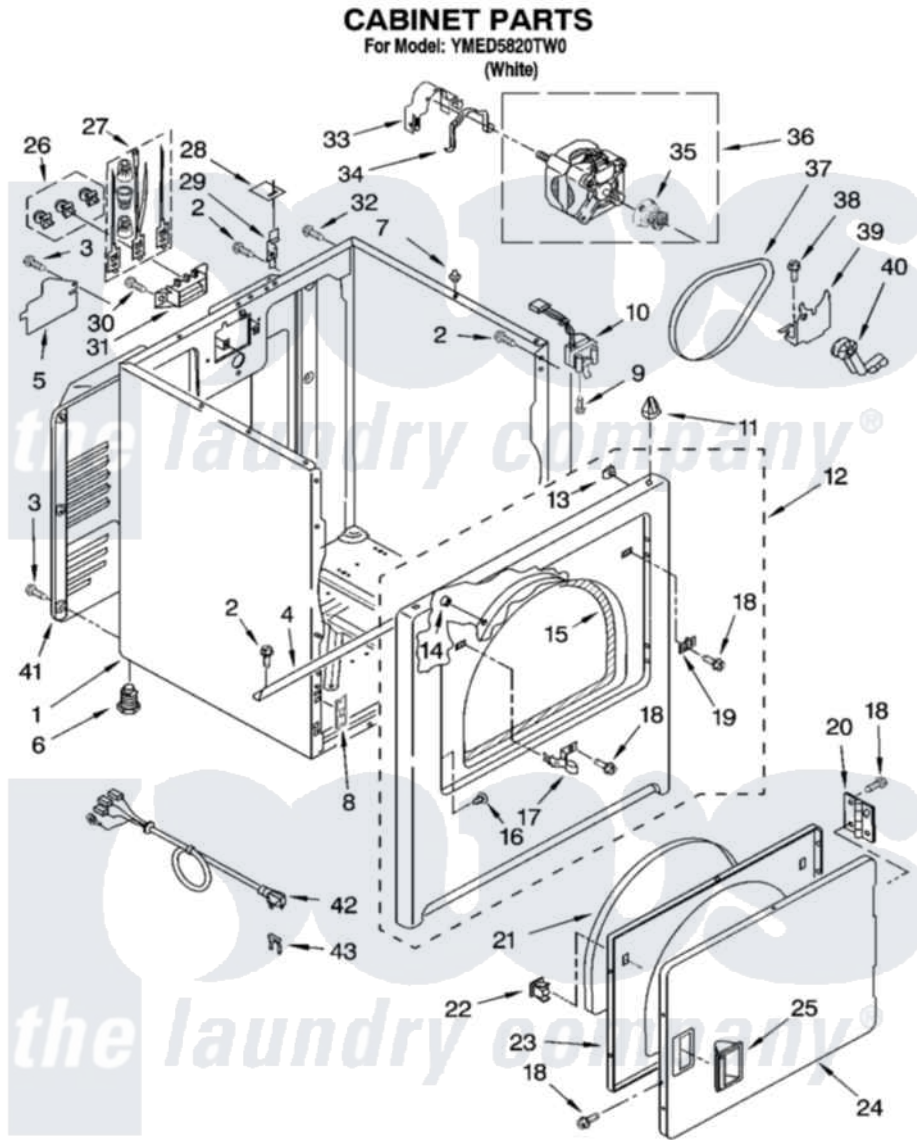

# Maytag YMED5820TW0 02 - CABINET PARTS

W10123415

3

Maytag [Residential Maytag YMED5820TW0 Dryer Parts](#) Parts Diagram 02 - CABINET PARTS  
Click on the part number to view part

Item	Original Part Number	Replaced By	Status	Part Description
1	8530603	<a href="#">8533643</a>		Cabinet
2	343641	<a href="#">681414</a>		Screw, 10AB X 1/2
3	<a href="#">693995</a>			Screw, Hex Head
4	<a href="#">8541400</a>			Bracket, Cabinet
5	3394202		Not Available	Cover, Terminal Block
6	3392100	<a href="#">49621</a>		Feet-Leveling
"	<a href="#">279810</a>			Foot-Optional
7	<a href="#">18776</a>			Lock, Front Top
8	<a href="#">3394083</a>			Clip, Front Panel
9	697773	<a href="#">3395530</a>		Screw
10	<a href="#">3406107</a>			Door Switch Assembly
11	<a href="#">98669</a>			Lock, Front Top
12	3403444	<a href="#">279852</a>		Panel
13	<a href="#">98234</a>			Clip, U-Bend
14	685203	<a href="#">279220</a>		Clip
15	<a href="#">3406129</a>			Seal And Bearing Assembly