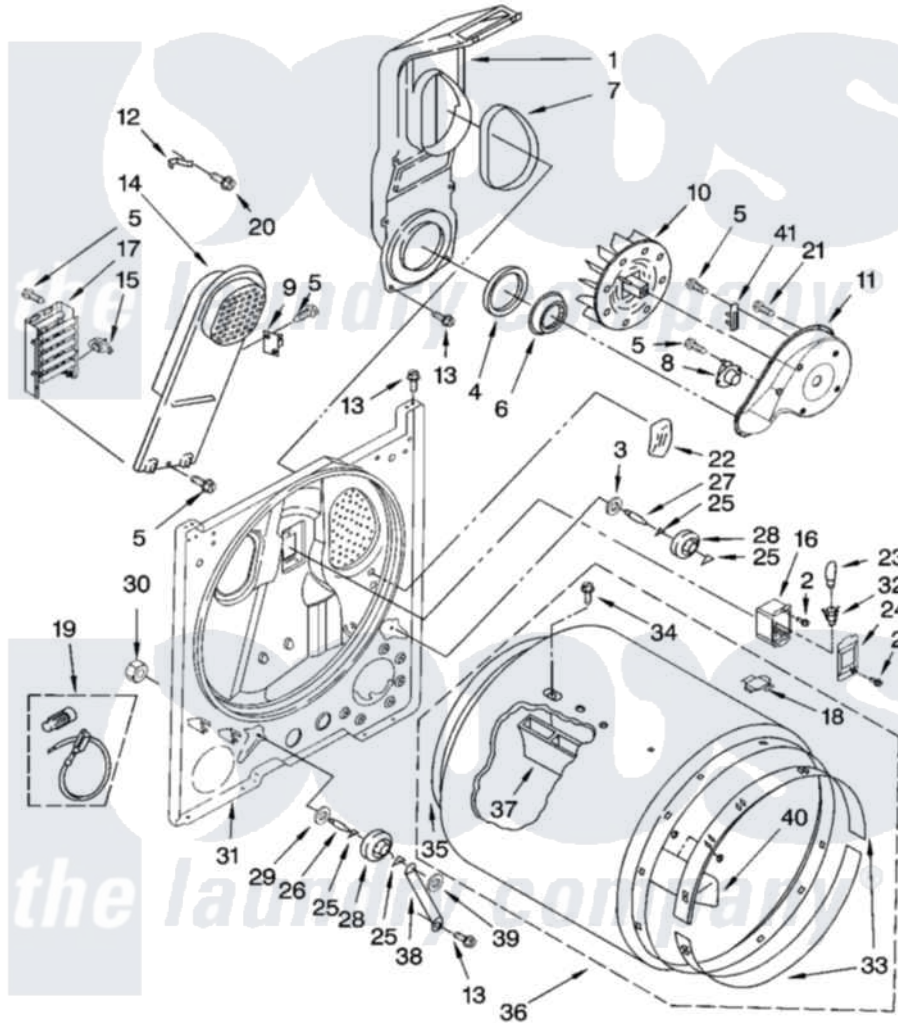

Maytag YMED5820TW0 03 - BULKHEAD PARTS, OPTIONAL PARTS (NOT INCLUDED)

BULKHEAD PARTS

For Model: YMED5820TW0
(White)

W10123415

5

Maytag [Residential Maytag YMED5820TW0 Dryer Parts](#) Parts Diagram 03 - BULKHEAD PARTS, OPTIONAL PARTS (NOT INCLUDED)

[Click on the part number to view part](#)

Item	Original Part Number	Replaced By	Status	Part Description
1	348368			Lint Chute Assembly
2	487909	488729		Screw
3	3388703			Washer, Support
4	347139			Seal, Lint Chute
5	90767			Screw, 8A X 3/8 HeX Washer Head Tapping
6	696302			Shield, Exhaust
7	339956			Seal, Air Duct To Bulkhead
8	8318268			Thermostat, Internal-Bias
9	3977393	279816		Cutoff-Tml
10	694089			Wheel, Blower
11	8577230			Housing, Blower
12	3398161			CLIP
13	343641	681414		Screw, 10AB X 1/2
14	8541818			Box, Heater

15	3977767		Thermostat, High Limit 250 F
16	3977373		Bracket, Drum Light
17	3403590	Not Available	Element, Heater
18	8066086		Plug, Drum Hole
19	279457		Wire Kit, Terminal
20	489463		Screw, 8-18 X 1/16
21	3390647	488729	Screw
22	3976479	279366	Electrode
23	3406126		Bulb
24	3402841	8532165	Lens, Drum Light
25	690997		Washer, Thrust
26	3399506	W10359270	Shaft, Drum Roller Threads
27	3399507	W10359269	Shaft, Drum Roller Threads
28	3397590	349241T	Support
29	348197		Washer, Support
30	3359452		Nut, Lock
31	3403414		Bulkhead
32	W10136369		Socket, Drum Light Assembly
33	692526	279441	BeaRng-Rng
34	W10109200		Screw, Baffle Mounting
35	3406130	279857	Seal
36	695587		Drum Assembly
37	692490		Baffle, Drum
38	3976434		Bracket, Support Shaft
39	90296		Nut, Push On
40	3403636		Baffle, Drum
41	3392519		Thermal Limiter
NI		Not Available	
"	279948	4392065	Kit, Dryer Repair
"	3406839		Dry Rack Assembly
"	8522199		Accessory Parts
"	72017		Paint, Touch-Up
"	350930		Paint, Pressurized Spray B
"	350938		Paint, Pressurized Spray B
"	799344		Paint, Touch-Up)