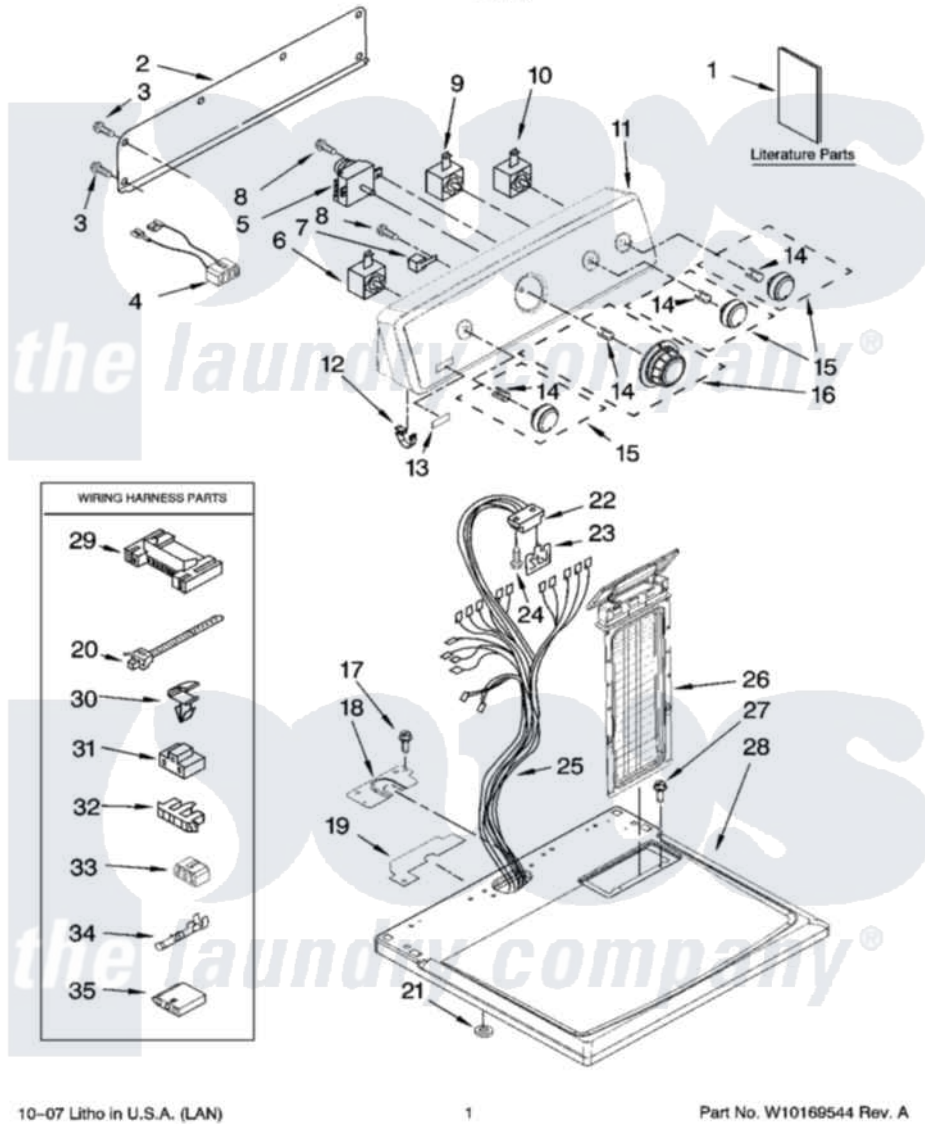

# Maytag YMED5820TW1 01 - TOP AND CONSOLE PARTS

## TOP AND CONSOLE PARTS

29" ELECTRIC DRYER

For Model: YMED5820TW1  
(White)

10-07 Litho in U.S.A. (LAN)

1

Part No. W10169544 Rev. A

Maytag Residential Maytag YMED5820TW1 Dryer Parts Parts Diagram 01 - TOP AND CONSOLE PARTS

[Click on the part number to view part](#)

Item	Original Part Number	Replaced By	Status	Part Description
1	W10089171		Not Available	Sheet, Cycle Feature
"	W10088770		Not Available	Guide, Use & Care
"	W10036370		Not Available	Label, Energy Guide
"	3406668		Not Available	Wiring Diagram
2	<a href="#">W10112577</a>			Panel, Rear Console
3	<a href="#">693995</a>			Screw, Hex Head
4	<a href="#">W10113080</a>			Wire, Jumper
5	<a href="#">3406725</a>			Timer Assembly
6	<a href="#">3405154</a>			Switch Rotary
7	<a href="#">694419</a>			Mini-Buzzer
8	8533971	<a href="#">90767</a>		Screw, 8A X 3/8 HeX Washer Head Tapping
9	<a href="#">8578354</a>			Switch, Temperature
10	<a href="#">W10117655</a>			Switch, Push-To-Start
11	W10086713	<a href="#">W10142692</a>		Console
12	<a href="#">8312709</a>			Clip-Console
13	W10112569	<a href="#">W10203949</a>		Medallion