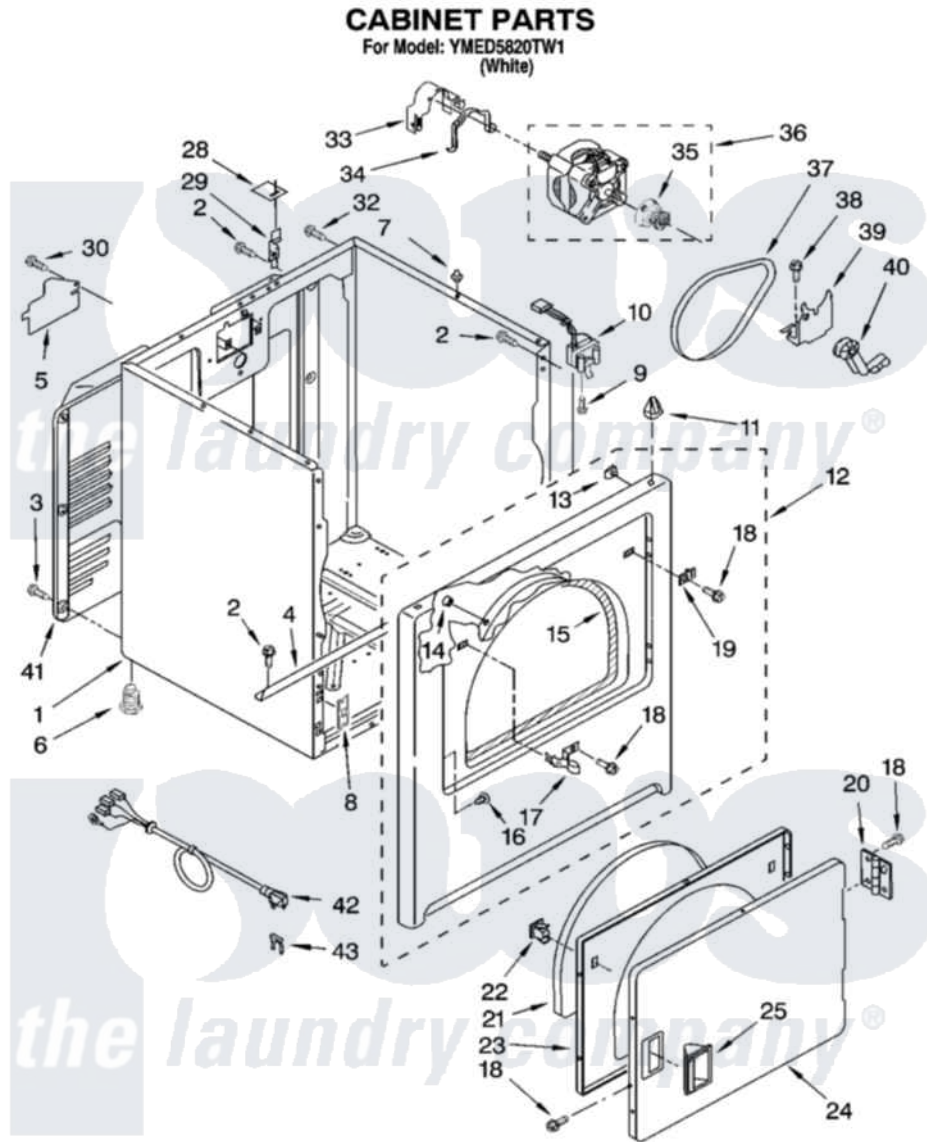

# Maytag YMED5820TW1 02 - CABINET PARTS

W10169544

3

Maytag [Residential Maytag YMED5820TW1 Dryer Parts](#) Parts Diagram 02 - CABINET PARTS  
Click on the part number to view part

Item	Original Part Number	Replaced By	Status	Part Description
1	8530603	<a href="#">8533643</a>		Cabinet
2	343641	<a href="#">681414</a>		Screw, 10AB X 1/2
3	<a href="#">693995</a>			Screw, Hex Head
4	<a href="#">8541400</a>			Bracket, Cabinet
5	3394202		Not Available	Cover, Terminal Block
6	3392100	<a href="#">49621</a>		Feet-Leveling
"	<a href="#">279810</a>			Foot-Optional
7	<a href="#">18776</a>			Lock, Front Top
8	<a href="#">3394083</a>			Clip, Front Panel
9	697773	<a href="#">3395530</a>		Screw
10	<a href="#">3406107</a>			Door Switch Assembly
11	<a href="#">98669</a>			Lock, Front Top
12	3403444	<a href="#">279852</a>		Panel
13	<a href="#">98234</a>			Clip, U-Bend
14	685203	<a href="#">279220</a>		Clip
15	<a href="#">3406129</a>			Seal And Bearing Assembly