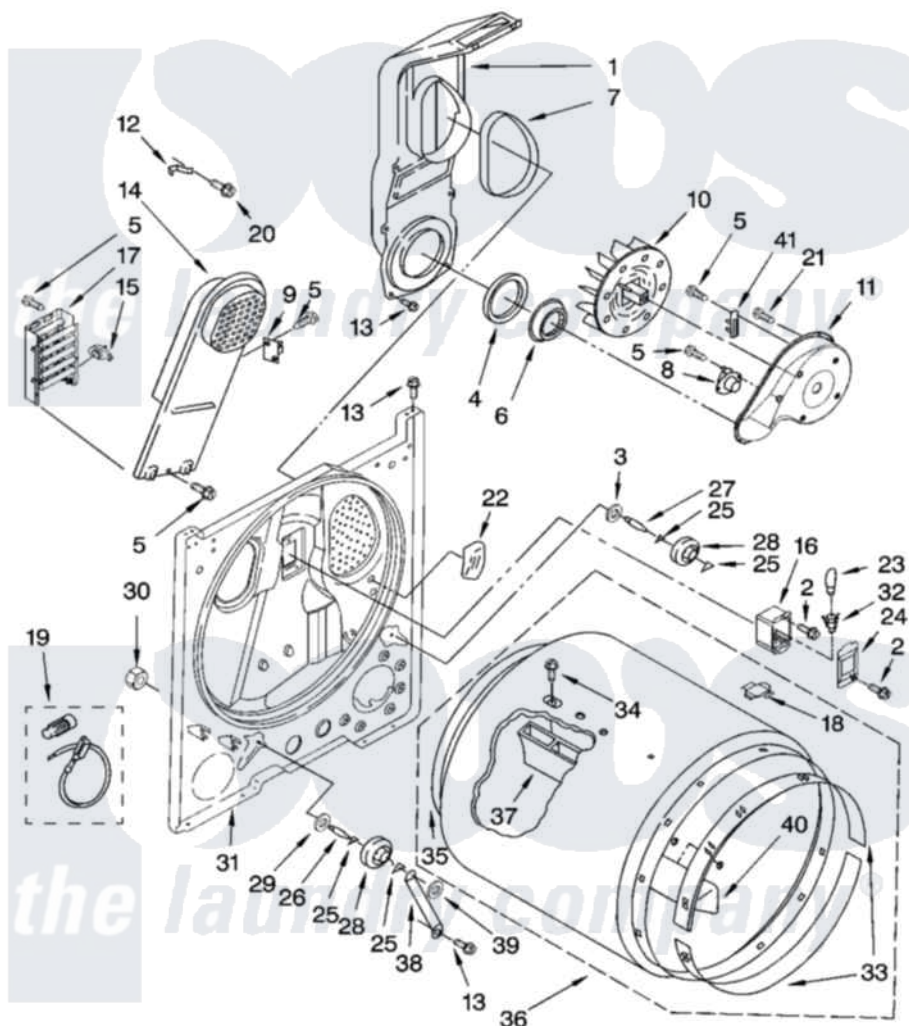

Maytag YMED5820TW1 03 - BULKHEAD PARTS, OPTIONAL PARTS (NOT INCLUDED)

BULKHEAD PARTS

For Model: YMED5820TW1
(White)

W10169544

5

Maytag [Residential Maytag YMED5820TW1 Dryer Parts](#) Parts Diagram 03 - BULKHEAD PARTS, OPTIONAL PARTS (NOT INCLUDED)

[Click on the part number to view part](#)

Item	Original Part Number	Replaced By	Status	Part Description
1	348368			Lint Chute Assembly
2	487909	488729		Screw
3	3388703			Washer, Support
4	347139			Seal, Lint Chute
5	90767			Screw, 8A X 3/8 HeX Washer Head Tapping
6	696302			Shield, Exhaust
7	339956			Seal, Air Duct To Bulkhead
8	8318268			Thermostat, Internal-Bias
9	3977393	279816		Cutoff-Tml
10	694089			Wheel, Blower
11	8577230			Housing, Blower
12	3398161			CLIP
13	343641	681414		Screw, 10AB X 1/2
14	8541818			Box, Heater

15	3977767		Thermostat, High Limit 250 F
16	3977373		Bracket, Drum Light
17	3403590	Not Available	Element, Heater
18	8066086		Plug, Drum Hole
19	279457		Wire Kit, Terminal
20	489463		Screw, 8-18 X 1/16
21	3390647	488729	Screw
22	3976479	279366	Electrode
23	3406126		Bulb
24	3402841	8532165	Lens, Drum Light
25	690997		Washer, Thrust
26	3399506	W10359270	Shaft, Drum Roller Threads
27	3399507	W10359269	Shaft, Drum Roller Threads
28	3397590	349241T	Support
29	348197		Washer, Support
30	3359452		Nut, Lock
31	3403414		Bulkhead
32	W10136369		Socket, Drum Light Assembly
33	692526	279441	BeaRng-Rng
34	W10109200		Screw, Baffle Mounting
35	3406130	279857	Seal
36	695587		Drum Assembly
37	692490		Baffle, Drum
38	3976434		Bracket, Support Shaft
39	90296		Nut, Push On
40	3403636		Baffle, Drum
41	3392519		Thermal Limiter
NI		Not Available	
"	279948	4392065	Kit, Dryer Repair
"	3406839		Dry Rack Assembly
"	8522199		Accessory Parts
"	72017		Paint, Touch-Up
"	350930		Paint, Pressurized Spray B
"	350938		Paint, Pressurized Spray B
"	799344		Paint, Touch-Up)