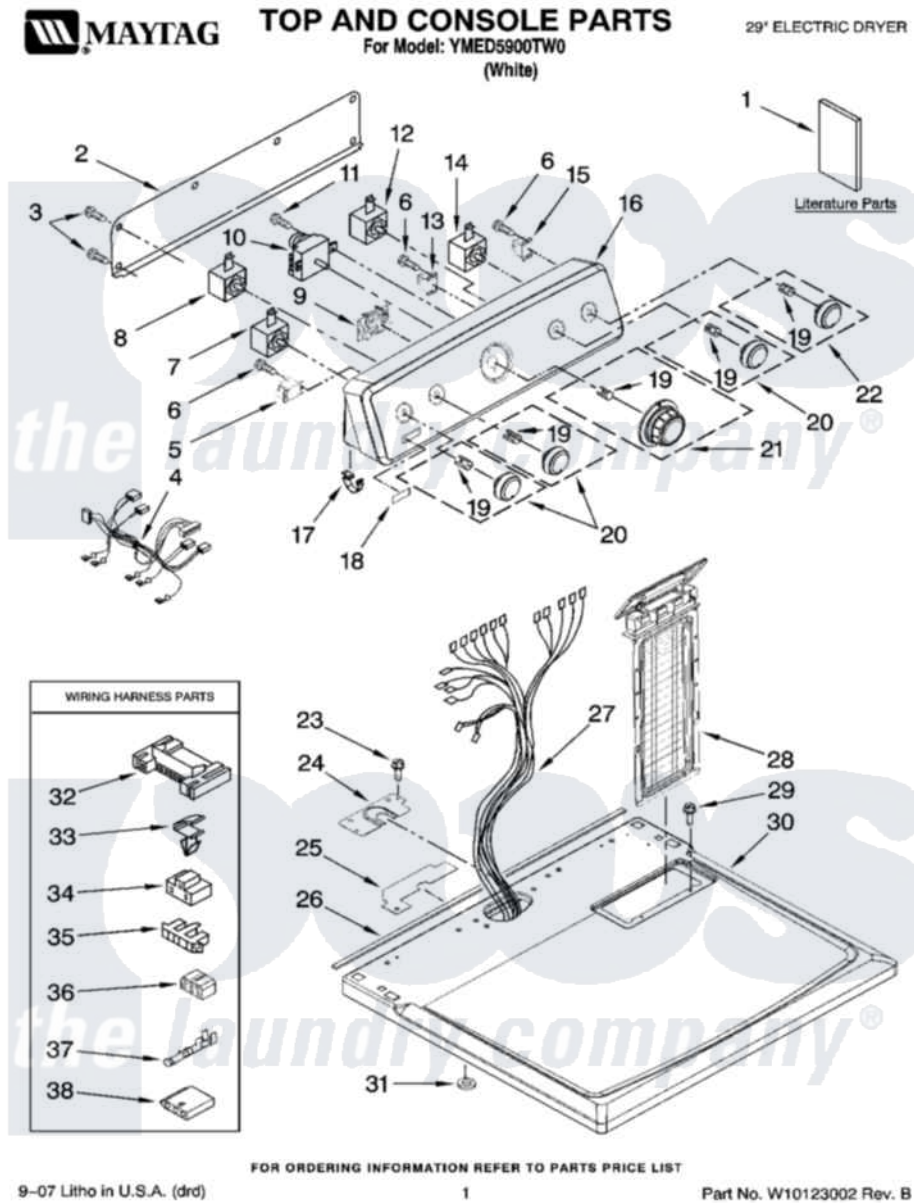

Maytag YMED5900TW0 01 - TOP AND CONSOLE PARTS

Maytag Residential Maytag YMED5900TW0 Dryer Parts Parts Diagram 01 - TOP AND CONSOLE PARTS
Click on the part number to view part

Item	Original Part Number	Replaced By	Status	Part Description
1	W10088770		Not Available	Guide, Use & Care
"	W10089172		Not Available	Dryer Cycle Sheet
"	W10118755		Not Available	Tech Sheet
2	W10112576			Panel, Rear Console
3	693995			Screw, Hex Head
4	W10108400			Harness, Center Control
5	3405281			Power Relay
6	3388228			Screw, 8-18 X 1/32
7	3405151			Switch, End Of Cycle
8	3405152			Switch, Wrinkle Shield
9	W10111812	W10116567		Control Assembly
10	8299771			Timer Assembly
11	8533971	90767		Screw, 8A X 3/8 HeX Washer Head Tapping
12	8299970			Switch, Temperature
13	8566493			Power Relay
14	W10156101			Switch, Push-To-Start

15	3405281		Power Relay
16	8579712	W10142696	Console
17	8312709		Clip-Console
18	W10112569	W10203949	Medallion
19	8536939		Clip, Knob
20	W10110035		Knob
21	W10110036		Knob
22	W10110037		Knob
23	337686	Not Available	SCREW, 8-18 X .500
24	8565981		Bracket, Harness
25	W10118608		Foam-Seal Console Bracket
26	W10112267		Foam-Seal Control Bracket
27	W10115065	Not Available	Harness, Wiring
28	8565972		Screen, Lint
29	688983	487240	Screw, For Mtg. Service Capacitor
30	W10112599		Top
31	237446	487596	Washer
32	3395683		Receptacle, Multi-Terminal
33	3394427		Clip-Harness
34	3401144		Connector
35	3397269		Connector, Timer
36	3347243		Block, Disconnect
37	94614		Terminal
38	3936144		Do-It-Yourself Repair Manuals