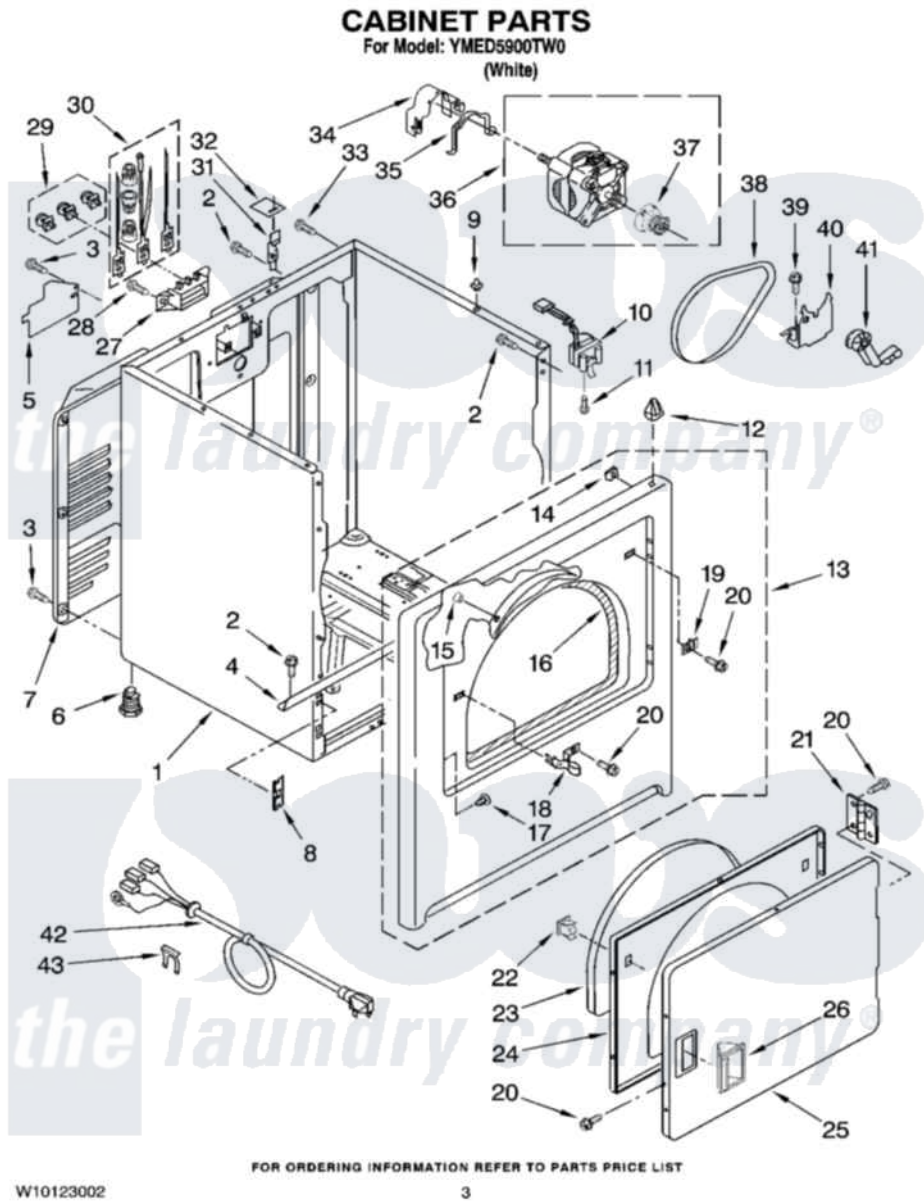

Maytag YMED5900TW0 02 - CABINET PARTS

Maytag [Residential Maytag YMED5900TW0 Dryer Parts](#) Parts Diagram 02 - CABINET PARTS
Click on the part number to view part

Item	Original Part Number	Replaced By	Status	Part Description
1	8530603	8533643		Cabinet
2	343641	681414		Screw, 10AB X 1/2
3	693995			Screw, Hex Head
4	8541400			Bracket, Cabinet
5	3394202		Not Available	Cover, Terminal Block
6	3392100	49621		Feet-Leveling
"	279810			Foot-Optional
7	3396805	280043		Panel-Rear
8	3394083			Clip, Front Panel
9	98669			Lock, Front Top
10	3406107			Door Switch Assembly
11	697773	3395530		Screw
12	18776			Lock, Front Top
13	3403444	279852		Panel
14	98234			Clip, U-Bend
15	685203	279220		Clip

16	3406129		Seal And Bearing Assembly
17	3404413		Plug, Hinge Hole
18	3403431		Strike, Panel
19	3403630		Plug, Strike Hole
20	342055	488627	Screw
21	3405514	W10362431	Hinge And Pin Assembly
22	3389441		Door Catch Assembly
23	3405246		Seal, Door Push-To-Start
24	3402341		Door, Inner
25	3402335		Door, Front
26	8565970		Handle, Door
27	3397659		Block, Terminal
28	3393008	308685	Side Trim)
29	279393		Terminal Block Screw Kit
30	279318		Terminal Tinned And Brass Panel
31	8066217		Hinge, Top
32	18849		Pad, Top Hinge
33	697776	4331106	Screw, No.10-32 X 7/16
34	3404162		Clamp, Motor
35	660658		Clamp, Motor Mounting 343481 685441
36	8066206	279827	Motor-Drve
37	8066184		Pulley, Motor
38	W10131364	341241	Belt
39	3400500		Bolt, 3405245 5/16-18 X 3/4
40	348780		Base, Motor
41	691366		Idler And Pulley Assembly
42	3394208		Cord, Power
43	694415		Clip, Strain Relief