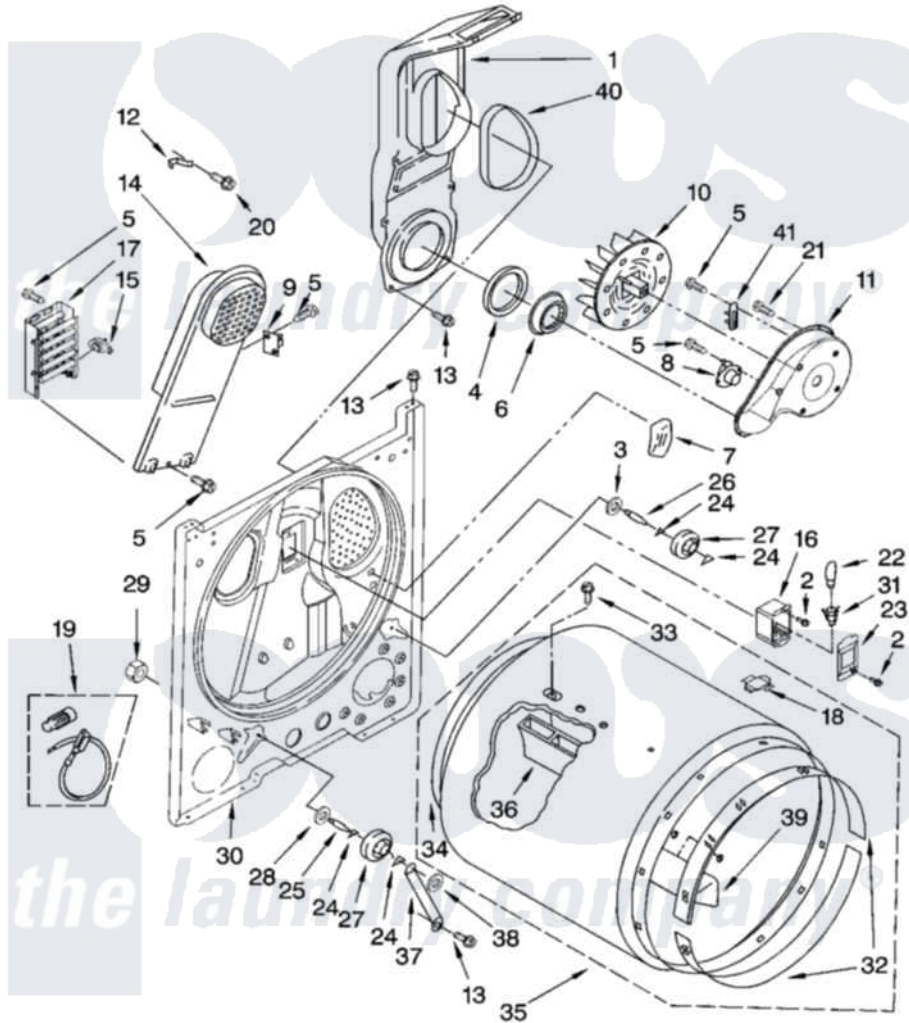

Maytag YMED5900TW0 03 - BULKHEAD PARTS, OPTIONAL PARTS (NOT INCLUDED)

BULKHEAD PARTS

For Model: YMED5900TW0
(White)

W10123002

5

Maytag [Residential Maytag YMED5900TW0 Dryer Parts](#) Parts Diagram 03 - BULKHEAD PARTS, OPTIONAL PARTS (NOT INCLUDED)

[Click on the part number to view part](#)

Item	Original Part Number	Replaced By	Status	Part Description
1	348368			Lint Chute Assembly
2	487909	488729		Screw
3	3388703			Washer, Support
4	347139			Seal, Lint Chute
5	90767			Screw, 8A X 3/8 HeX Washer Head Tapping
6	696302			Shield, Exhaust
7	3976479	279366		Electrode
8	8577274			Thermostat 295F
9	3977393	279816		Cutoff-Tml
10	694089			Wheel, Blower
11	8577231			Housing, Blower
12	3398161			CLIP
13	343641	681414		Screw, 10AB X 1/2
14	8541818			Box, Heater

15	3404153		Thermostat, 180F
16	3977373		Bracket, Drum Light
17	W10044520	Not Available	Element, Heater
18	8066086		Plug, Drum Hole
19	279457		Wire Kit, Terminal
20	489463		Screw, 8-18 X 1/16
21	3390647	488729	Screw
22	3406126		Bulb
23	3402841	8532165	Lens, Drum Light
24	690997		Washer, Thrust
25	3399506	W10359270	Shaft, Drum Roller Threads
26	3399507	W10359269	Shaft, Drum Roller Threads
27	3397590	349241T	Support
28	348197		Washer, Support
29	3359452		Nut, Lock
30	3403413		Bulkhead
31	W10136369		Socket, Drum Light Assembly
32	692526	279441	BeaRng-Rng
33	W10109200		Screw, Baffle Mounting
34	3406130	279857	Seal
35	695587		Drum Assembly
36	692490		Baffle, Drum
37	3976434		Bracket, Support Shaft
38	90296		Nut, Push On
39	3403636		Baffle, Drum
40	339956		Seal, Air Duct To Bulkhead
41	3390719		Thermal-Fuse
NI		Not Available	
"	279948	4392065	Kit, Dryer Repair
"	3406839		Dry Rack Assembly
"	8522199		Accessory Parts
"	72017		Paint, Touch-Up
"	350930		Paint, Pressurized Spray B
"	350938		Paint, Pressurized Spray B
"	799344		Paint, Touch-Up)