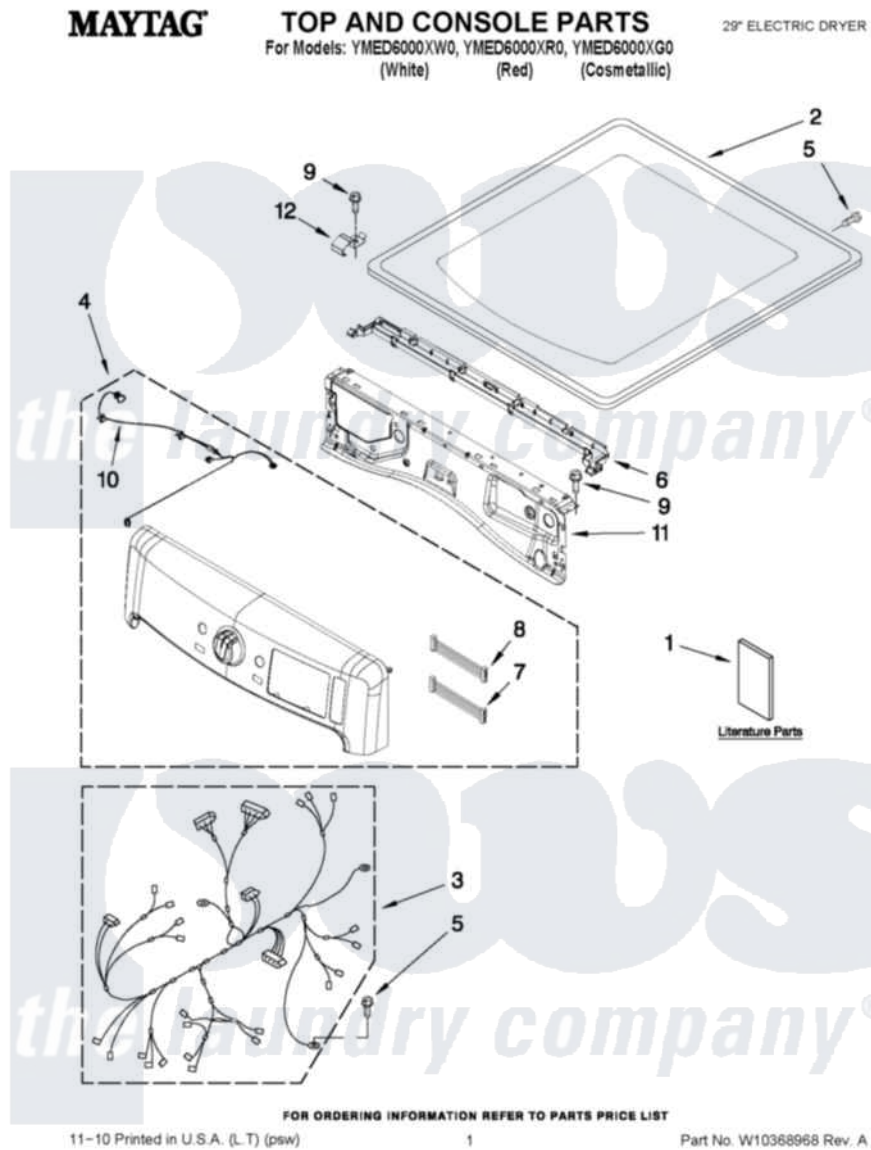

Maytag YMED6000XG0 01 - TOP AND CONSOLE PARTS

Maytag Residential Maytag YMED6000XG0 Dryer Parts Parts Diagram 01 - TOP AND CONSOLE PARTS
 Click on the part number to view part

Item	Original Part Number	Replaced By	Status	Part Description
1	W10312954		Not Available	USE & CARE GUIDE
"	W10316958		Not Available	TECH SHEET
"	W10057364		Not Available	INSTALLATION INSTRUCTIONS
2	W10208383			Top
"	W10337792			Top
"	W10301057			Top
3	W10295040		Not Available	HARNES, MAIN
4	W10350674	W10464555		Panel, Console
"	W10350675	W10464556		Panel, Console
"	W10350676	W10388470		Console
5	693995			Screw, Hex Head
6	W10317570			Water Channel
7	W10309986			Cable, Jumper
8	W10309987			Cable, Jumper
9	3390647	488729		Screw
10	W10267833			Cable, Led User-Interface