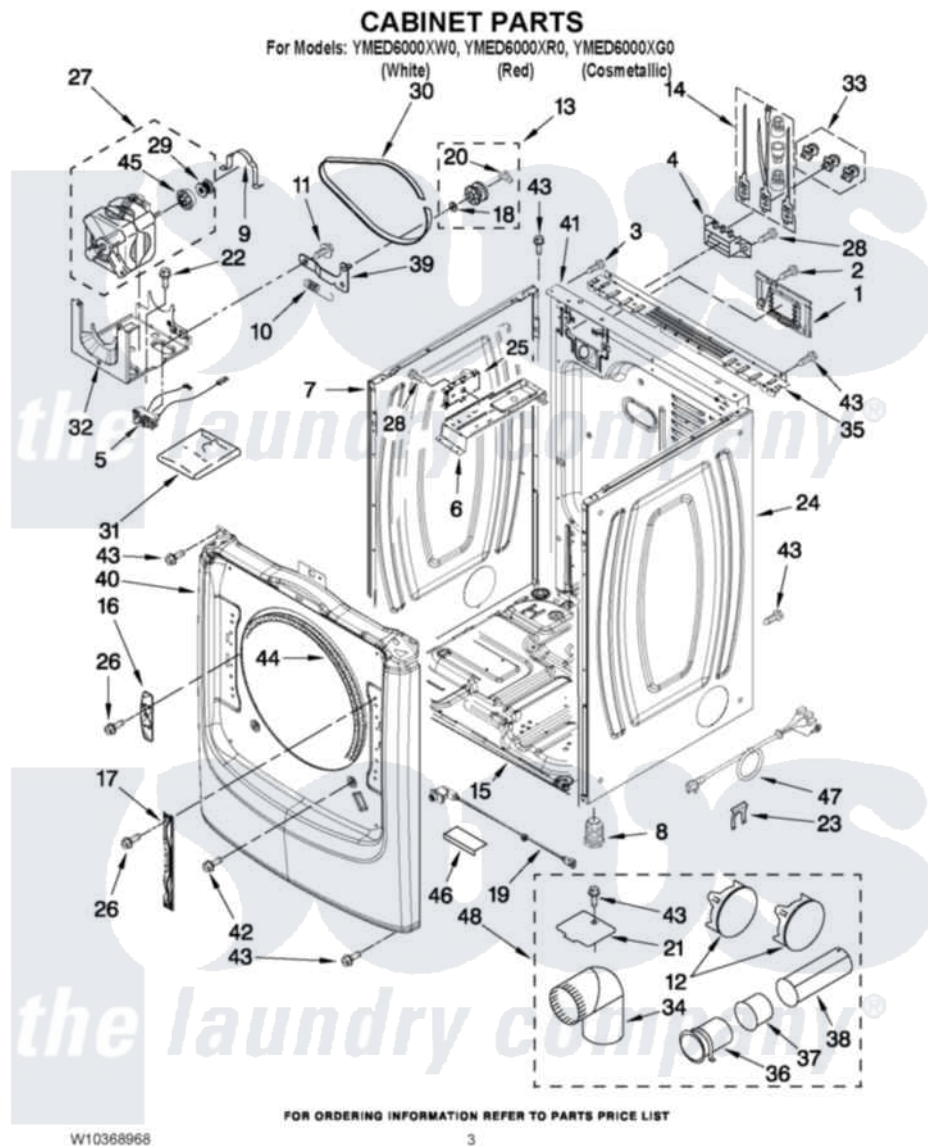

Maytag YMED6000XG0 02 - CABINET PARTS

Maytag [Residential Maytag YMED6000XG0 Dryer Parts](#) Parts Diagram 02 - CABINET PARTS
Click on the part number to view part

Item	Original Part Number	Replaced By	Status	Part Description
1	W10316167			Cover,
2	3390814	90767		Screw, 8A X 3/8 HeX Washer Head Tapping
3	8533974	4331106		Screw, No.10-32 X 7/16
4	3397659			Block, Terminal
5	W10246525	W10314253		Switch, Assembly Broken Belt
6	W10259611			Bracket, Control
7	W10192435			Panel, Side
"	W10337789	W10468502		Panel, Side
"	W10301058			Panel, Side
8	3392100	49621		Feet-Leveling
NI	279810			Foot-Optional
9	660658			Clamp, Motor Mounting 343481 685441
10	3387374			Spring, Idler
11	3389420			Retainer-Idler 1/4-20 X 1/16
12	49252			Plug, Multivent