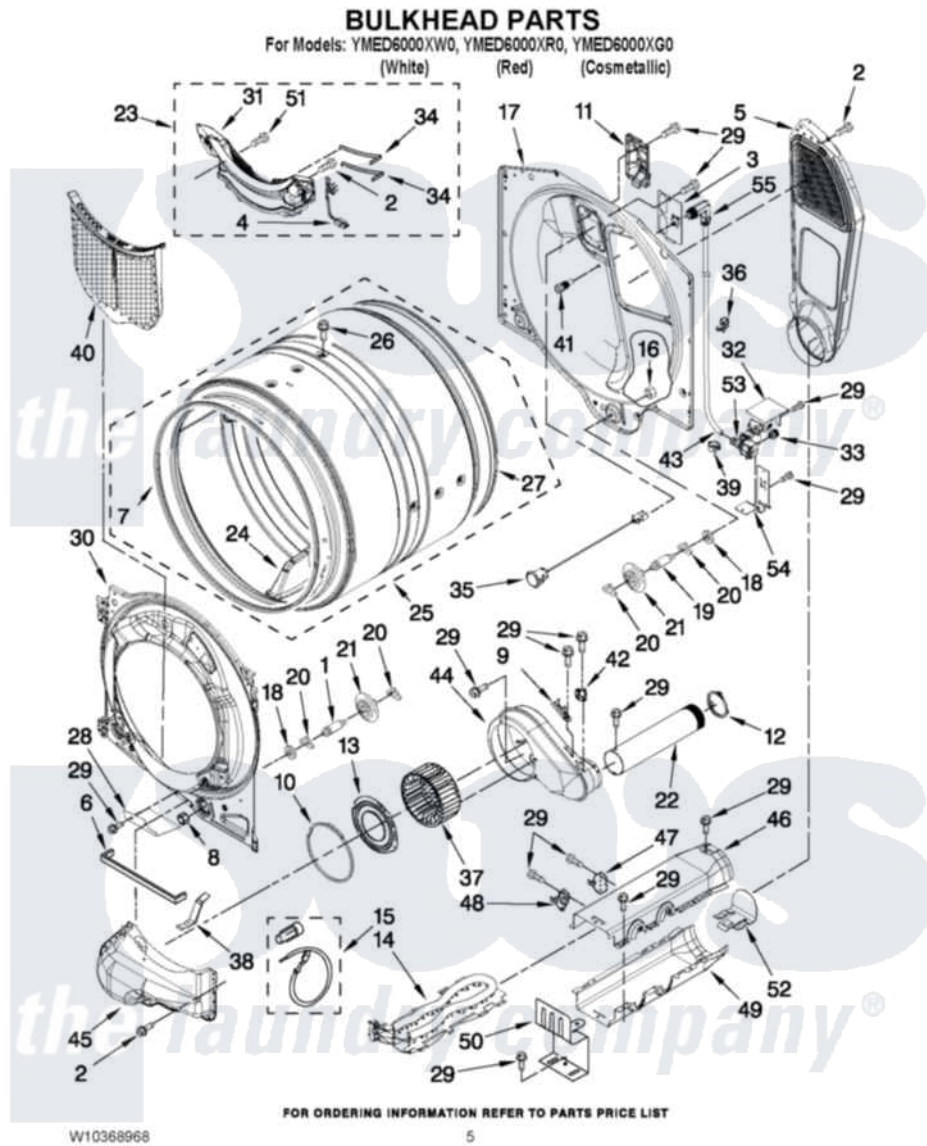

Maytag YMED6000XG0 03 - BULKHEAD PARTS

Maytag [Residential Maytag YMED6000XG0 Dryer Parts](#) Parts Diagram 03 - BULKHEAD PARTS
Click on the part number to view part

Item	Original Part Number	Replaced By	Status	Part Description
1	W10359271			Shaft, Drum Roller Threads
2	3390647	488729		Screw
3	W10249422			Nozzle, Bracket Rear
4	W10298258			Harness, Sensor
5	697354	3387911		Duct-Air
6	W10211950			Seal, Outlet Housing
7	W10273050			Seal, Drum Front
8	3934666	W10080210		Nut, 3/8 X 16
9	3392519			Thermal Limiter
10	697770			Seal, Cover Plate Blower Housing
11	W10208422			Rear Deflector
12	W10344699			Collar, Duct
13	W10211901			Collar Assembly
14	W10044440		Not Available	HEATER ELEMENT
15	279457			Wire Kit, Terminal
16	W10001120	W10080190		Nut, 3/8-16