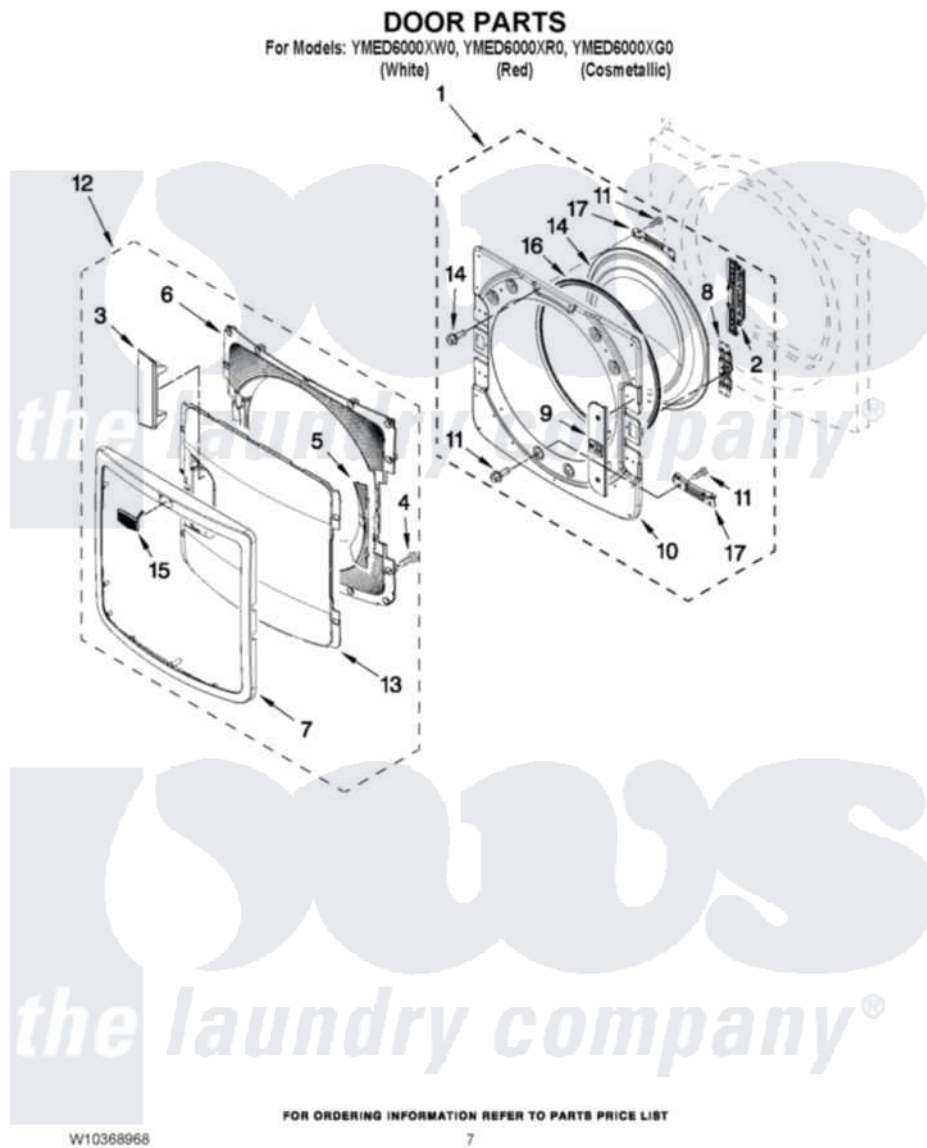

Maytag YMED6000XG0 04 - DOOR PARTS

Maytag [Residential Maytag YMED6000XG0 Dryer Parts](#) Parts Diagram 04 - DOOR PARTS
Click on the part number to view part

Item	Original Part Number	Replaced By	Status	Part Description
1	W10272387			Door Assembly Inner
2	W10208414			Door Hinge Assembly
3	W10272398			Door Handle
4	9742177			Screw, 8-18 X .625
5	W10272400			Door Plug
6	W10272392			Door-Intermediate
7	W10272390			Trim Door
8	W10208254			Door Inner Screw, 10-32 X 1/2
9	W10272404			Cover, Door Catch
10	W10285652			Inner Door
11	W10288126			Screw, 10-32 X 1/2
12	W10272389			Door, Outer Assembly
13	W10272391			Screen, Outer Door
14	W10208417			Window Inner Door
15	W10316087			Badge Assembly
16	W10208417			Window Inner Door