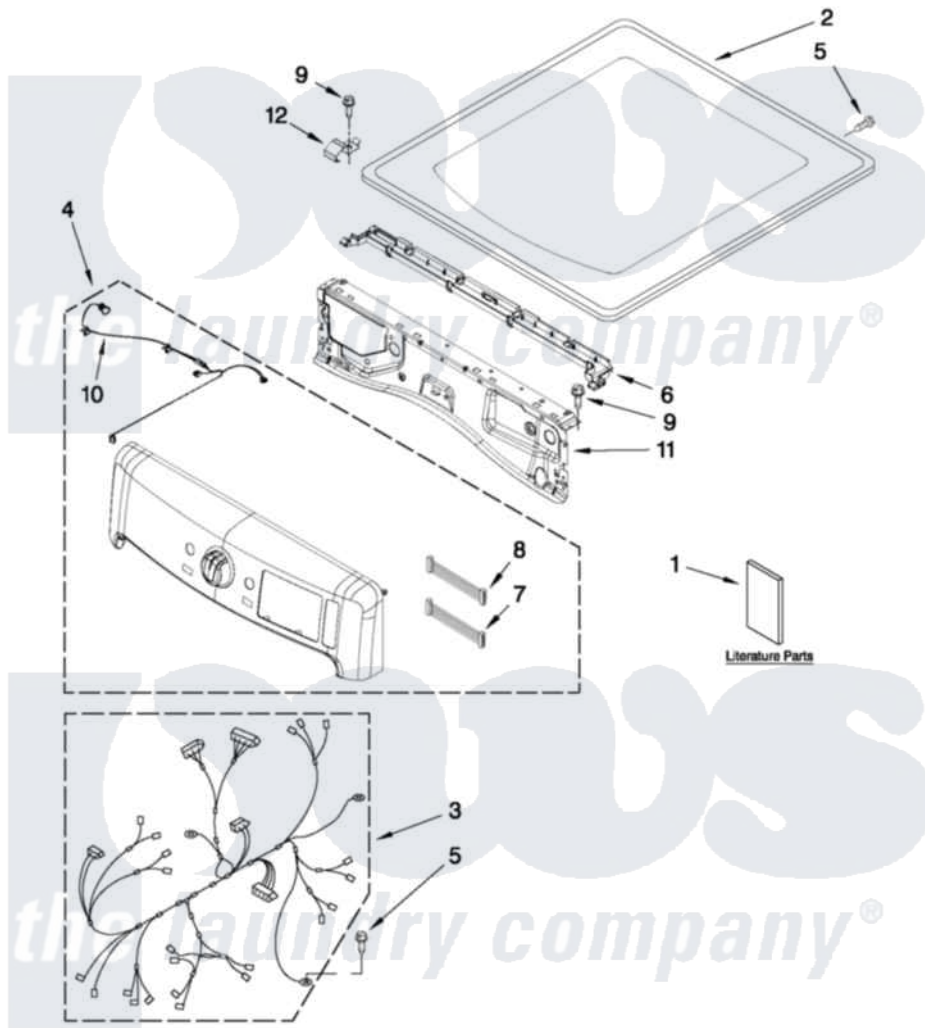

Maytag YMED6000XG1 01 - TOP AND CONSOLE PARTS

MAYTAG

TOP AND CONSOLE PARTS
 For Models: YMED6000XW1, YMED6000XR1, YMED6000XG1
 (White) (Red) (Cosmetallic)

29" ELECTRIC DRYER

FOR ORDERING INFORMATION REFER TO PARTS PRICE LIST

4-11 Printed in U.S.A. (JLP)(bay)

1

Part No. W10406219 Rev. A

Maytag Residential Maytag YMED6000XG1 Dryer Parts Parts Diagram 01 - TOP AND CONSOLE PARTS

Click on the part number to view part

Item	Original Part Number	Replaced By	Status	Part Description
1	W10312954		Not Available	USE & CARE GUIDE
"	W10316958		Not Available	TECH SHEET
"	W10057364		Not Available	INSTALLATION INSTRUCTIONS
2	W10208383			Top
"	W10337792			Top
"	W10301057			Top
3	W10355895		Not Available	HARNES, MAIN
4	W10350674	W10464555		Panel, Console
"	W10350675	W10464556		Panel, Console
"	W10350676	W10388470		Console
5	693995			Screw, Hex Head
6	W10317570			Water Channel
7	W10309986			Cable, Jumper
8	W10309987			Cable, Jumper
9	3390647	488729		Screw
10	W10267833			Cable, Led User-Interface