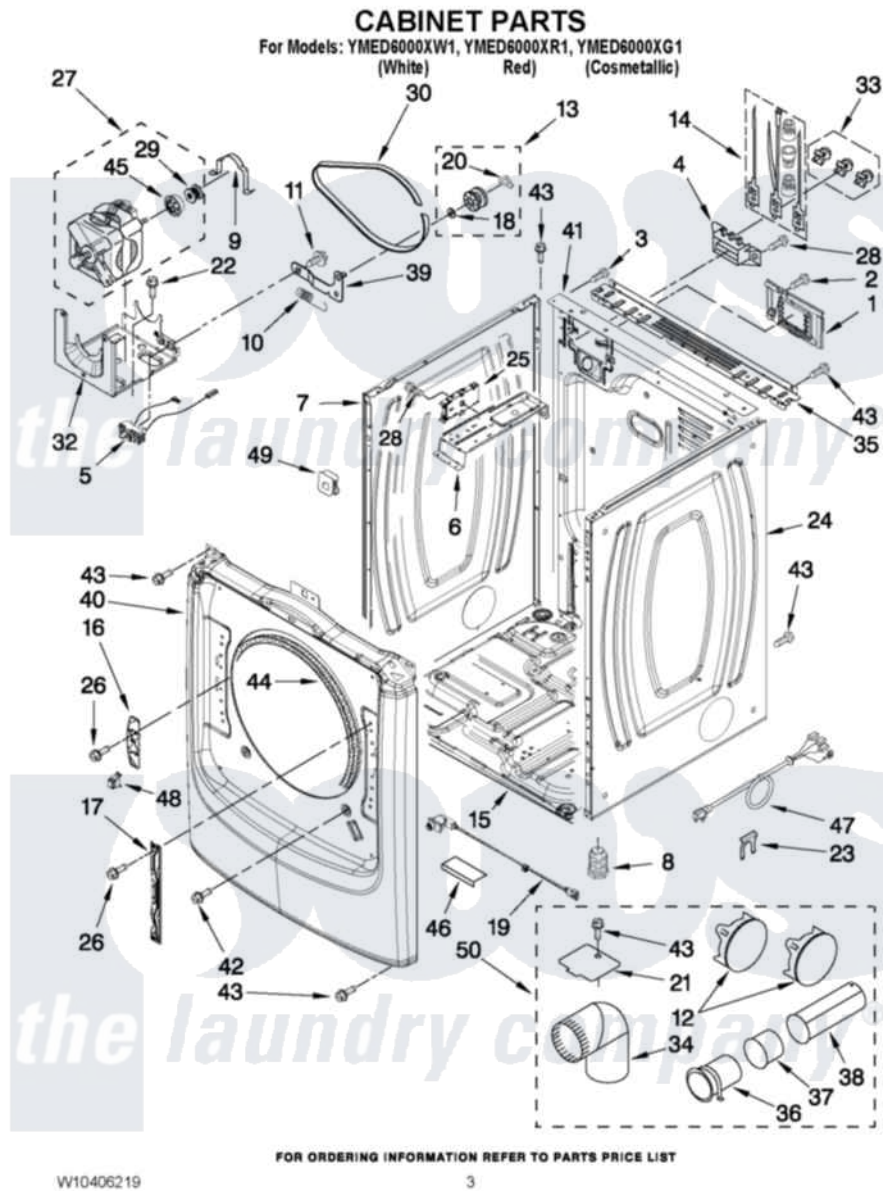

Maytag YMED6000XG1 02 - CABINET PARTS

Maytag [Residential Maytag YMED6000XG1 Dryer Parts](#) Parts Diagram 02 - CABINET PARTS
Click on the part number to view part

Item	Original Part Number	Replaced By	Status	Part Description
1	W10316167			Cover,
2	3390814	90767		Screw, 8A X 3/8 HeX Washer Head Tapping
3	8533974	4331106		Screw, No.10-32 X 7/16
4	3397659			Block, Terminal
5	W10246525	W10314253		Switch, Assembly Broken Belt
6	W10259611			Bracket, Control
7	W10192435			Panel, Side
"	W10337789	W10468502		Panel, Side
"	W10301058			Panel, Side
8	3392100	49621		Feet-Leveling
NI	279810			Foot-Optional
9	660658			Clamp, Motor Mounting 343481 685441
10	3387374			Spring, Idler
11	3389420			Retainer-Idler 1/4-20 X 1/16
12	49252			Plug, Multivent