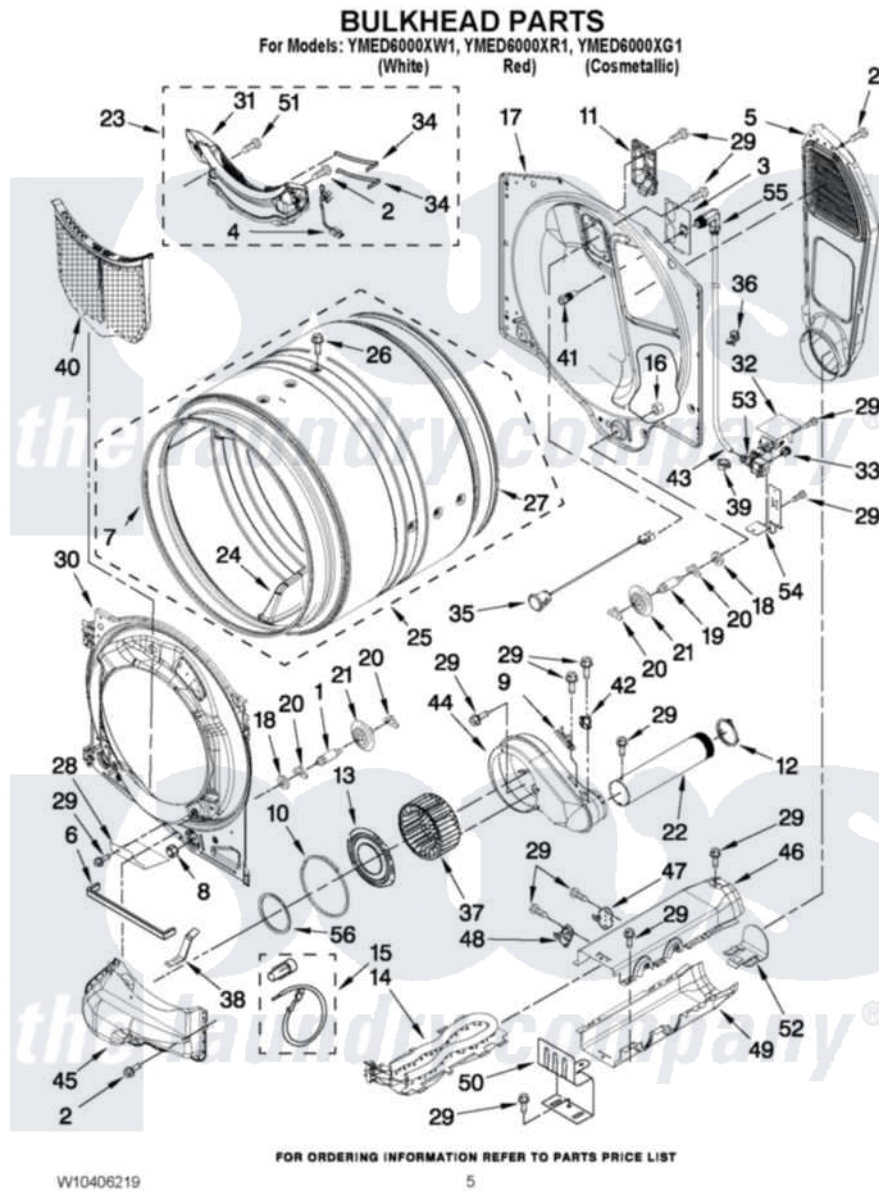

# Maytag YMED6000XG1 03 - BULKHEAD PARTS

Maytag [Residential Maytag YMED6000XG1 Dryer Parts](#) Parts Diagram 03 - BULKHEAD PARTS  
Click on the part number to view part

Item	Original Part Number	Replaced By	Status	Part Description
1	8575324	<a href="#">W10359271</a>		Shaft, Drum Roller Threads
2	3390647	<a href="#">488729</a>		Screw
3	<a href="#">W10249422</a>			Nozzle, Bracket Rear
4	<a href="#">W10298258</a>			Harness, Sensor
5	697354	<a href="#">3387911</a>		Duct-Air
6	<a href="#">W10211950</a>			Seal, Outlet Housing
7	<a href="#">W10273050</a>			Seal, Drum Front
8	3934666	<a href="#">W10080210</a>		Nut, 3/8 X 16
9	<a href="#">3392519</a>			Thermal Limiter
10	<a href="#">697770</a>			Seal, Cover Plate Blower Housing
11	<a href="#">W10208422</a>			Rear Deflector
12	<a href="#">W10344699</a>			Collar, Duct
13	<a href="#">W10211901</a>			Collar Assembly
14	<a href="#">8544771</a>			Heater Element
15	<a href="#">279457</a>			Wire Kit, Terminal
16	W10001120	<a href="#">W10080190</a>		Nut, 3/8-16