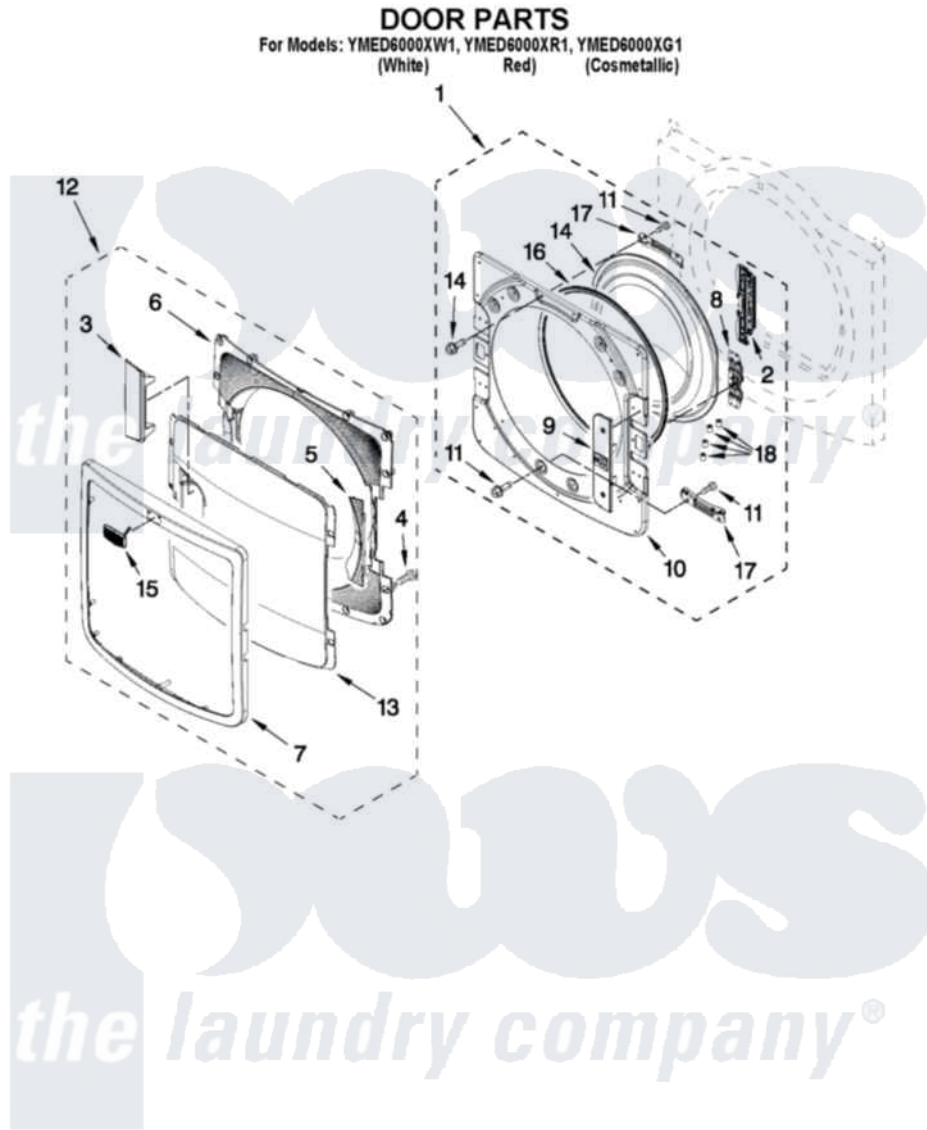

# Maytag YMED6000XG1 04 - DOOR PARTS

FOR ORDERING INFORMATION REFER TO PARTS PRICE LIST

W10406219

7

Maytag [Residential Maytag YMED6000XG1 Dryer Parts](#) Parts Diagram 04 - DOOR PARTS  
Click on the part number to view part

Item	Original Part Number	Replaced By	Status	Part Description
1	<a href="#">W10272387</a>			Door Assembly Inner
2	<a href="#">W10208414</a>			Door Hinge Assembly
3	<a href="#">W10272398</a>			Door Handle
4	<a href="#">9742177</a>			Screw, 8-18 X .625
5	<a href="#">W10272400</a>			Door Plug
6	<a href="#">W10272392</a>			Door-Intermediate
7	<a href="#">W10272390</a>			Trim Door
8	<a href="#">W10208254</a>			Door Inner Screw, 10-32 X 1/2
9	<a href="#">W10272404</a>			Cover, Door Catch
10	<a href="#">W10285652</a>			Inner Door
11	<a href="#">W10288126</a>			Screw, 10-32 X 1/2
12	<a href="#">W10272389</a>			Door, Outer Assembly
13	<a href="#">W10272391</a>			Screen, Outer Door
14	<a href="#">W10208417</a>			Window Inner Door
15	<a href="#">W10316087</a>			Badge Assembly
16	<a href="#">W10208417</a>			Window Inner Door