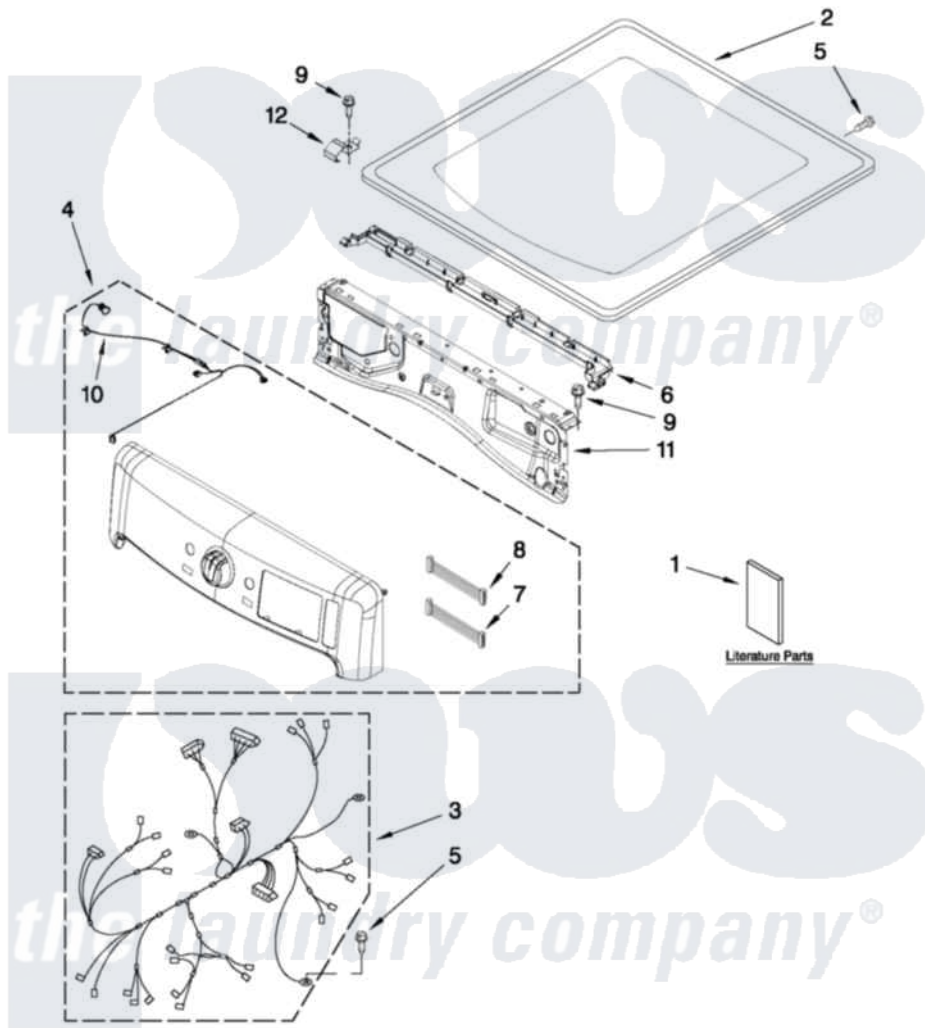

# Maytag YMED6000XG2 01 - TOP AND CONSOLE PARTS

**MAYTAG**

**TOP AND CONSOLE PARTS**  
 For Models: YMED6000XW2, YMED6000XR2, YMED6000XG2  
 (White) (Red) (Cosmetallic)

29" ELECTRIC DRYER

FOR ORDERING INFORMATION REFER TO PARTS PRICE LIST

7-11 Printed in U.S.A. (JLP)(bay)

1

Part No. W10435260 Rev. A

Maytag Residential Maytag YMED6000XG2 Dryer Parts Parts Diagram 01 - TOP AND CONSOLE PARTS  
 Click on the part number to view part

Item	Original Part Number	Replaced By	Status	Part Description
1	W10312954		Not Available	USE & CARE GUIDE
"	W10316958		Not Available	TECH SHEET
"	W10423115		Not Available	INSTALLATION, INSTRUCTION
2	<a href="#">W10208383</a>			Top
"	<a href="#">W10337792</a>			Top
"	<a href="#">W10301057</a>			Top
3	W10355895		Not Available	HARNES, MAIN
4	W10350674	<a href="#">W10464555</a>		Panel, Console
"	W10350675	<a href="#">W10464556</a>		Panel, Console
"	W10350676	<a href="#">W10388470</a>		Console
5	<a href="#">693995</a>			Screw, Hex Head
6	<a href="#">W10317570</a>			Water Channel
7	<a href="#">W10309986</a>			Cable, Jumper
8	<a href="#">W10309987</a>			Cable, Jumper
9	3390647	<a href="#">488729</a>		Screw
10	<a href="#">W10267833</a>			Cable, Led User-Interface