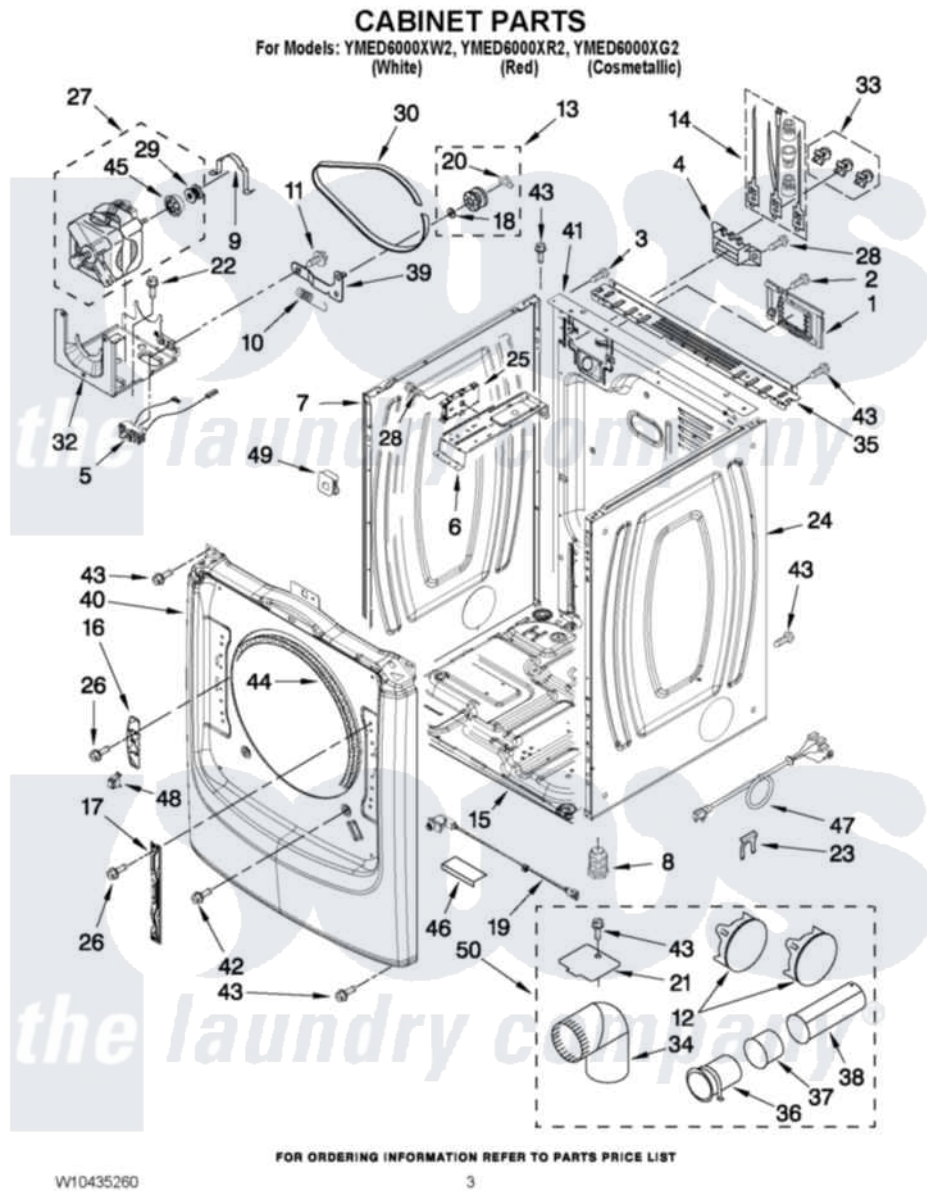

Maytag YMED6000XG2 02 - CABINET PARTS

Maytag [Residential Maytag YMED6000XG2 Dryer Parts](#) Parts Diagram 02 - CABINET PARTS
Click on the part number to view part

Item	Original Part Number	Replaced By	Status	Part Description
1	W10316167			Cover,
2	3390814	90767		Screw, 8A X 3/8 HeX Washer Head Tapping
3	8533974	4331106		Screw, No.10-32 X 7/16
4	3397659			Block, Terminal
5	W10246525	W10314253		Switch, Assembly Broken Belt
6	W10259611			Bracket, Control
7	W10192435			Panel, Side
"	W10337789	W10468502		Panel, Side
"	W10301058			Panel, Side
8	3392100	49621		Feet-Leveling
NI	279810			Foot-Optional
9	W10121316			Plug, Multivent
10	3387374			Spring, Idler
11	3389420			Retainer-Idler 1/4-20 X 1/16
12	49252			Plug, Multivent
"	W10151499	W10404617		Plug, Multivent