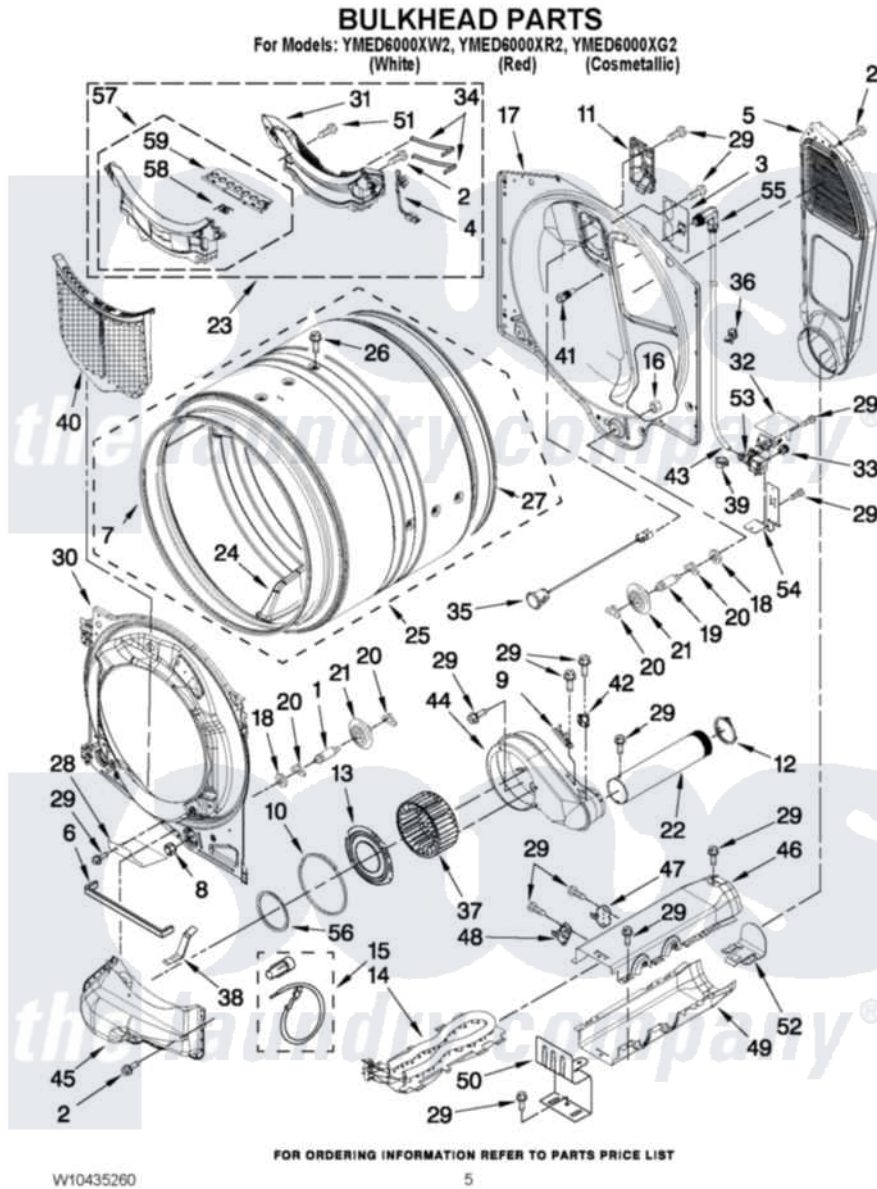

# Maytag YMED6000XG2 03 - BULKHEAD PARTS

Maytag [Residential Maytag YMED6000XG2 Dryer Parts](#) Parts Diagram 03 - BULKHEAD PARTS  
Click on the part number to view part

Item	Original Part Number	Replaced By	Status	Part Description
1	<a href="#">W10359271</a>			Shaft, Drum Roller Threads
2	3390647	<a href="#">488729</a>		Screw
3	<a href="#">W10249422</a>			Nozzle, Bracket Rear
4	<a href="#">W10298258</a>			Harness, Sensor
5	697354	<a href="#">3387911</a>		Duct-Air
6	<a href="#">W10211950</a>			Seal, Outlet Housing
7	<a href="#">W10273050</a>			Seal, Drum Front
8	3934666	<a href="#">W10080210</a>		Nut, 3/8 X 16
9	<a href="#">3392519</a>			Thermal Limiter
10	<a href="#">697770</a>			Seal, Cover Plate Blower Housing
11	<a href="#">W10208422</a>			Rear Deflector
12	<a href="#">W10344699</a>			Collar, Duct
13	<a href="#">W10211901</a>			Collar Assembly
14	<a href="#">8544771</a>			Heater Element
15	<a href="#">279457</a>			Wire Kit, Terminal
16	W10001120	<a href="#">W10080190</a>		Nut, 3/8-16