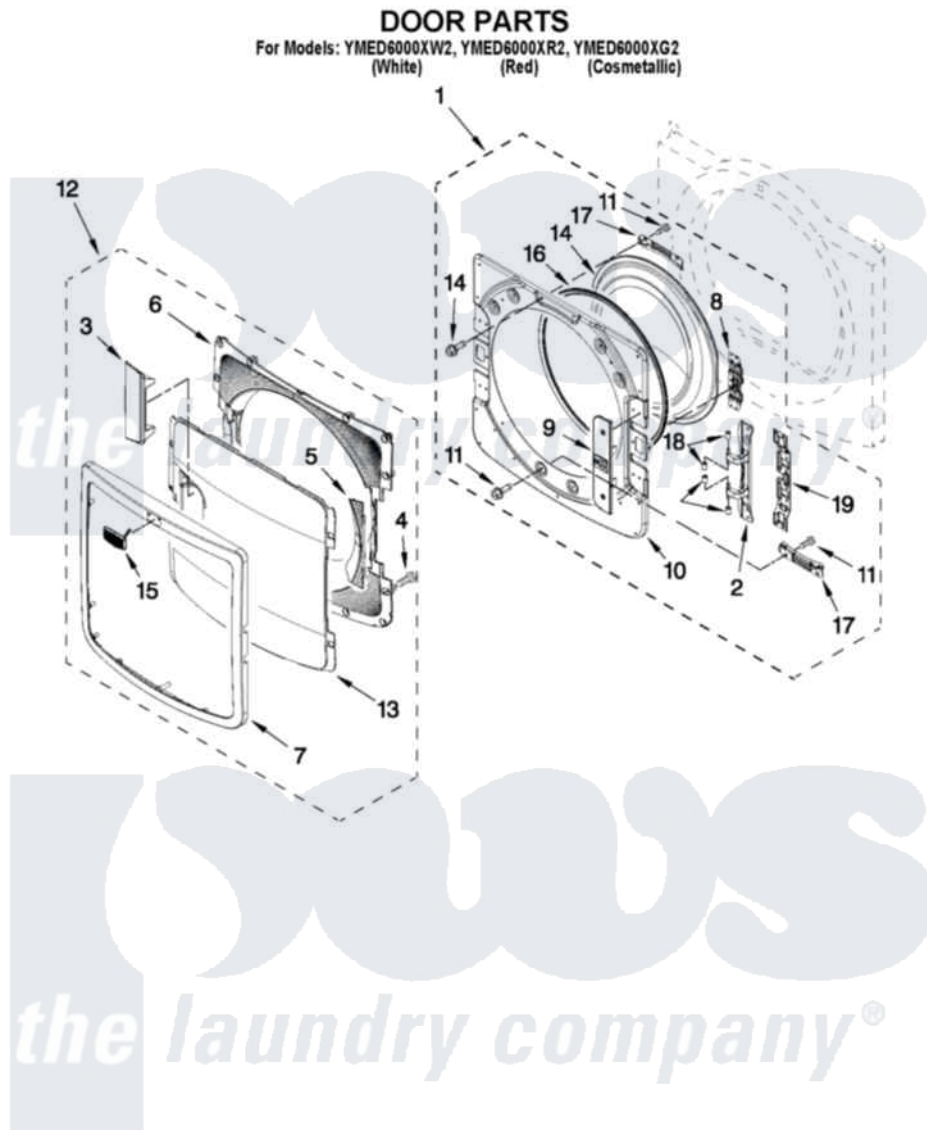

Maytag YMED6000XG2 04 - DOOR PARTS

FOR ORDERING INFORMATION REFER TO PARTS PRICE LIST

W10435260

7

Maytag [Residential Maytag YMED6000XG2 Dryer Parts](#) Parts Diagram 04 - DOOR PARTS
Click on the part number to view part

Item	Original Part Number	Replaced By	Status	Part Description
1	W10272387			Door Assembly Inner
2	W10208415			Hinge Base
3	W10272398			Door Handle
4	9742177			Screw, 8-18 X .625
5	W10272400			Door Plug
6	W10272392			Door-Intermediate
7	W10272390			Trim Door
8	W10208254			Door Inner Screw, 10-32 X 1/2
9	W10272404			Cover, Door Catch
10	W10285652			Inner Door
11	W10288126			Screw, 10-32 X 1/2
12	W10272389			Door, Outer Assembly
13	W10272391			Screen, Outer Door
14	W10208417			Window Inner Door
15	W10316087			Badge Assembly
16	W10208417			Window Inner Door