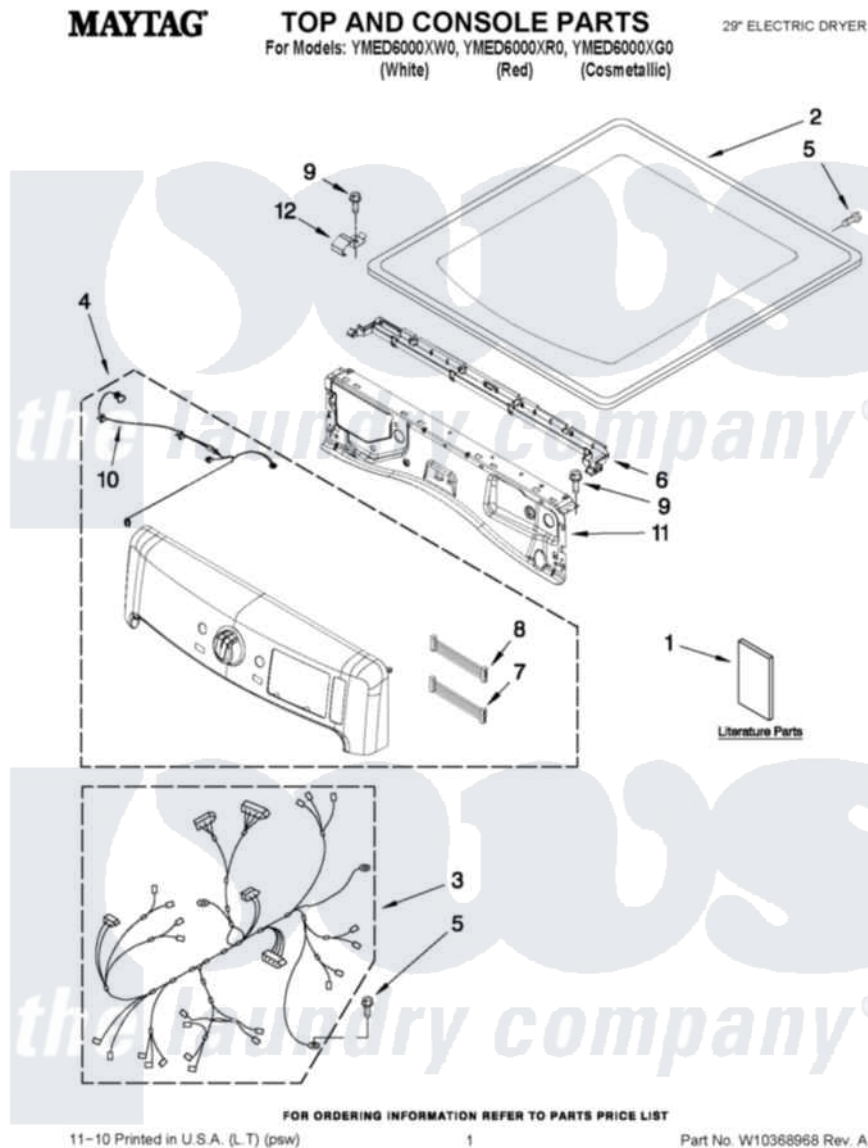

Maytag YMED6000XR0 01 - TOP AND CONSOLE PARTS

Maytag Residential Maytag YMED6000XR0 Dryer Parts Parts Diagram 01 - TOP AND CONSOLE PARTS
 Click on the part number to view part

Item	Original Part Number	Replaced By	Status	Part Description
1	W10312954		Not Available	USE & CARE GUIDE
"	W10316958		Not Available	TECH SHEET
"	W10057364		Not Available	INSTALLATION INSTRUCTIONS
2	W10208383			Top
"	W10337792			Top
"	W10301057			Top
3	W10295040		Not Available	HARNES, MAIN
4	W10350674	W10464555		Panel, Console
"	W10350675	W10464556		Panel, Console
"	W10350676	W10388470		Console
5	693995			Screw, Hex Head
6	W10317570			Water Channel
7	W10309986			Cable, Jumper
8	W10309987			Cable, Jumper
9	3390647	488729		Screw
10	W10267833			Cable, Led User-Interface