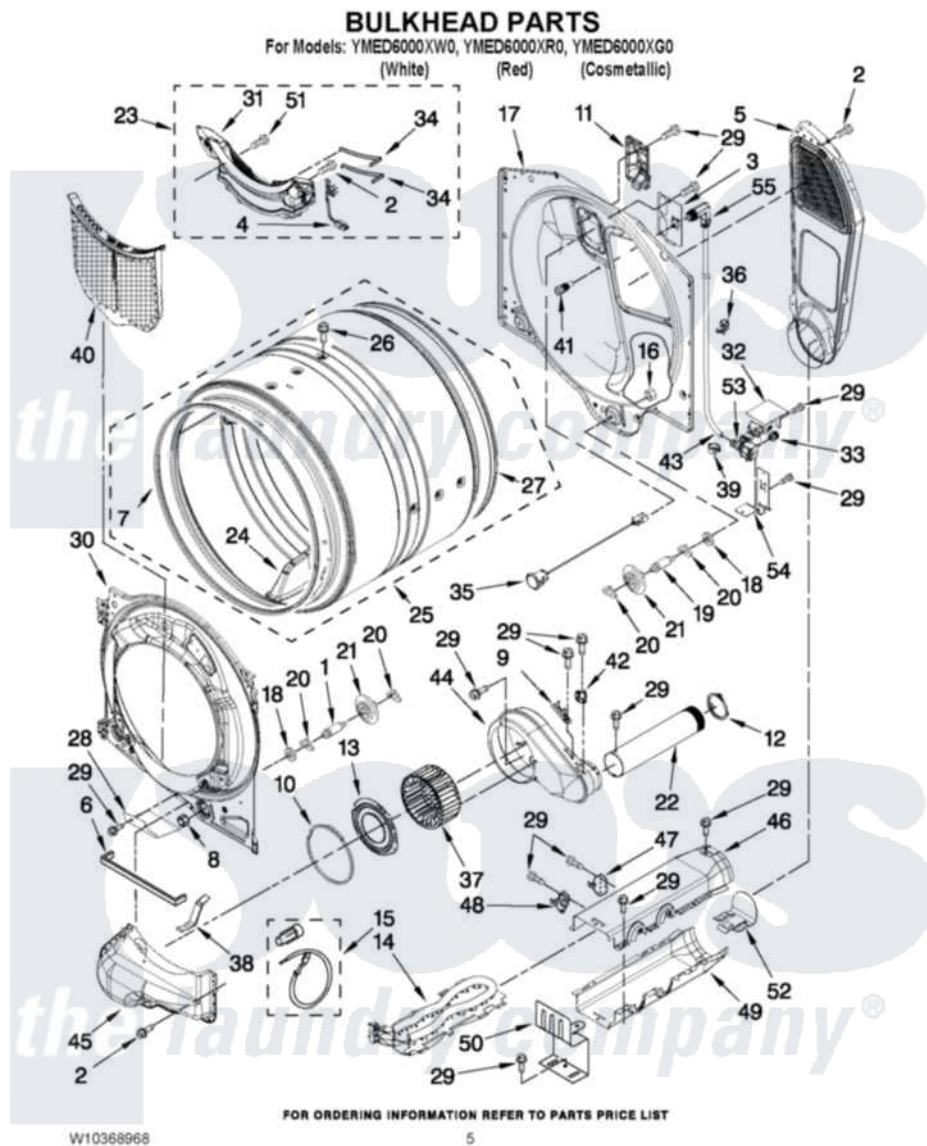

Maytag YMED6000XR0 03 - BULKHEAD PARTS

Maytag Residential Maytag YMED6000XR0 Dryer Parts Parts Diagram 03 - BULKHEAD PARTS
Click on the part number to view part

Item	Original Part Number	Replaced By	Status	Part Description
1	W10359271			Shaft, Drum Roller Threads
2	3390647	488729		Screw
3	W10249422			Nozzle, Bracket Rear
4	W10298258			Harness, Sensor
5	697354	3387911		Duct-Air
6	W10211950			Seal, Outlet Housing
7	W10273050			Seal, Drum Front
8	3934666	W10080210		Nut, 3/8 X 16
9	3392519			Thermal Limiter
10	697770			Seal, Cover Plate Blower Housing
11	W10208422			Rear Deflector
12	W10344699			Collar, Duct
13	W10211901			Collar Assembly
14	W10044440		Not Available	HEATER ELEMENT
15	279457			Wire Kit, Terminal
16	W10001120	W10080190		Nut, 3/8-16