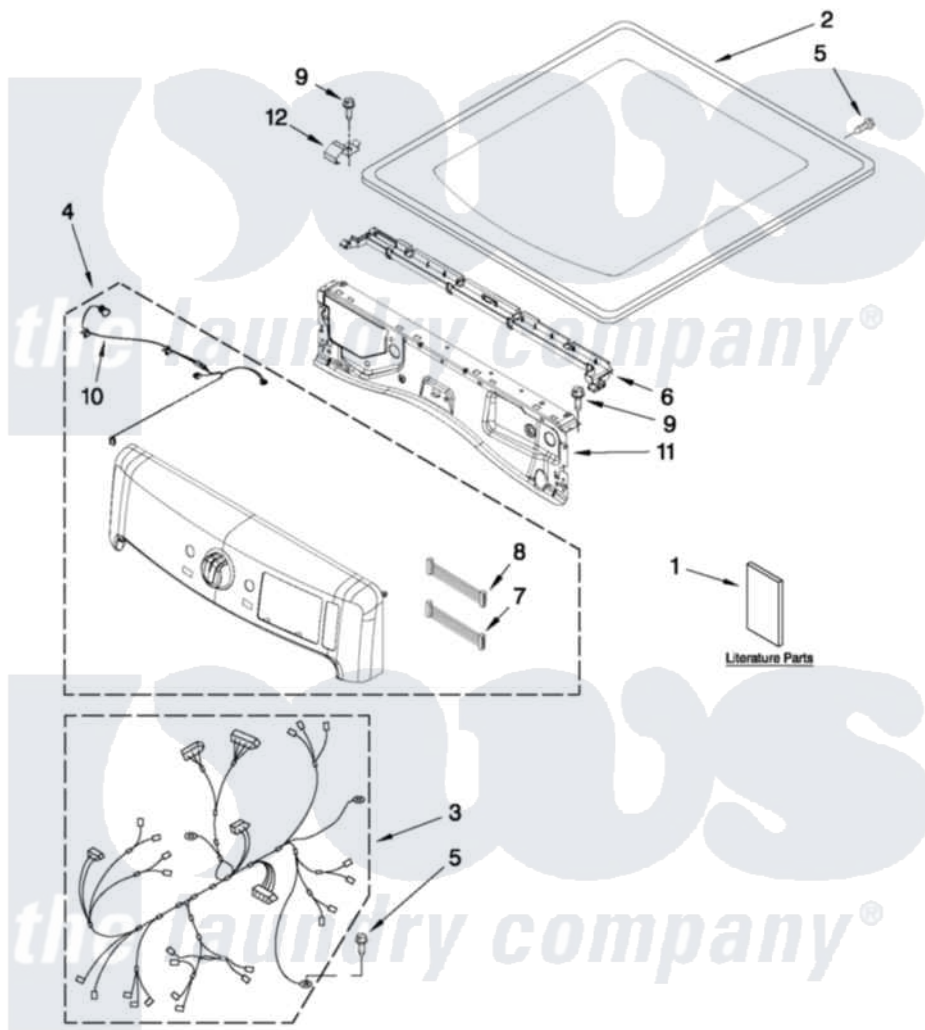

# Maytag YMED6000XR3 01 - TOP AND CONSOLE PARTS

**MAYTAG**

**TOP AND CONSOLE PARTS**  
 For Models: YMED6000XW3, YMED6000XR3, YMED6000XG3  
 (White) (Red) (Cosmetallic)

29" ELECTRIC DRYER

FOR ORDERING INFORMATION REFER TO PARTS PRICE LIST

4-12 Printed in U.S.A. (BMN) (psw)

1

Part No. W10504082 Rev. A

Maytag Residential Maytag YMED6000XR3 Dryer Parts Parts Diagram 01 - TOP AND CONSOLE PARTS  
 Click on the part number to view part

Item	Original Part Number	Replaced By	Status	Part Description
1	W10312954		Not Available	USE & CARE GUIDE
"	W10420007		Not Available	TECH SHEET
"	W10423115		Not Available	INSTALLATION, INSTRUCTION
2	<a href="#">W10208383</a>			Top
"	<a href="#">W10337792</a>			Top
"	<a href="#">W10301057</a>			Top
3	W10441588		Not Available	HARNES, MAIN
4	<a href="#">W10464555</a>			Panel, Console
"	<a href="#">W10464556</a>			Panel, Console
"	<a href="#">W10464557</a>			Panel, Console
5	<a href="#">693995</a>			Screw, Hex Head
6	<a href="#">W10317570</a>			Water Channel
7	<a href="#">W10309986</a>			Cable, Jumper
8	<a href="#">W10309987</a>			Cable, Jumper
9	3390647	<a href="#">488729</a>		Screw
10	W10450060		Not Available	CABLE, USER INTERFACE