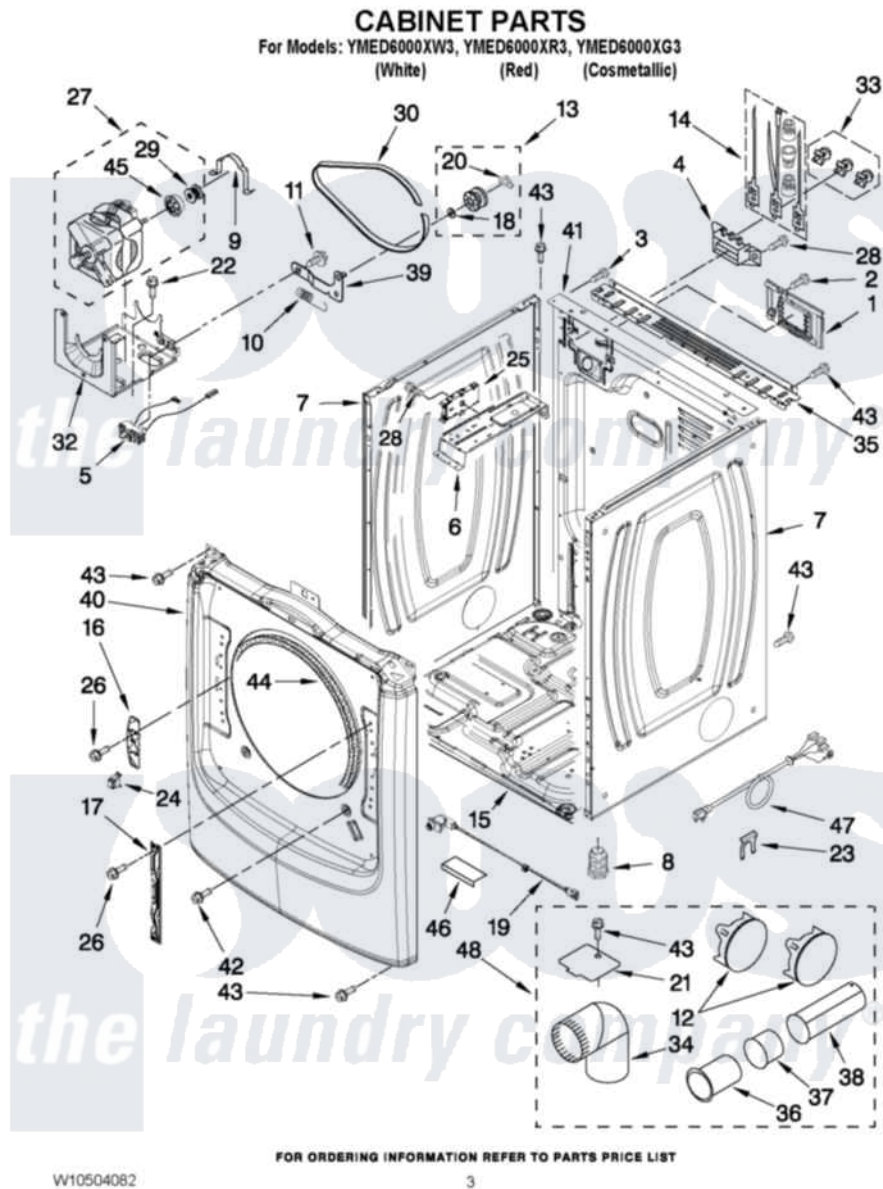

# Maytag YMED6000XR3 02 - CABINET PARTS

W10504082

3

Maytag [Residential Maytag YMED6000XR3 Dryer Parts](#) Parts Diagram 02 - CABINET PARTS  
Click on the part number to view part

Item	Original Part Number	Replaced By	Status	Part Description
1	<a href="#">W10316167</a>			Cover,
2	<a href="#">3390631</a>			Screw, 10-16 X 3/8
3	8533974	<a href="#">4331106</a>		Screw, No.10-32 X 7/16
4	<a href="#">3397659</a>			Block, Terminal
5	<a href="#">W10411936</a>			Switch, Broken Belt
6	<a href="#">W10259611</a>			Bracket, Control
7	<a href="#">W10468495</a>			Panel, Side
"	<a href="#">W10468502</a>			Panel, Side
"	<a href="#">W10468501</a>			Panel, Side
8	3392100	<a href="#">49621</a>		Feet-Leveling
NI	<a href="#">279810</a>			Foot-Optional
9	<a href="#">W10121316</a>			Plug, Multivent
10	<a href="#">3387374</a>			Spring, Idler
11	<a href="#">3389420</a>			Retainer-Idler 1/4-20 X 1/16
12	<a href="#">W10404617</a>			Plug, Multivent
13	3388672	<a href="#">279640</a>		Pulley-ldr